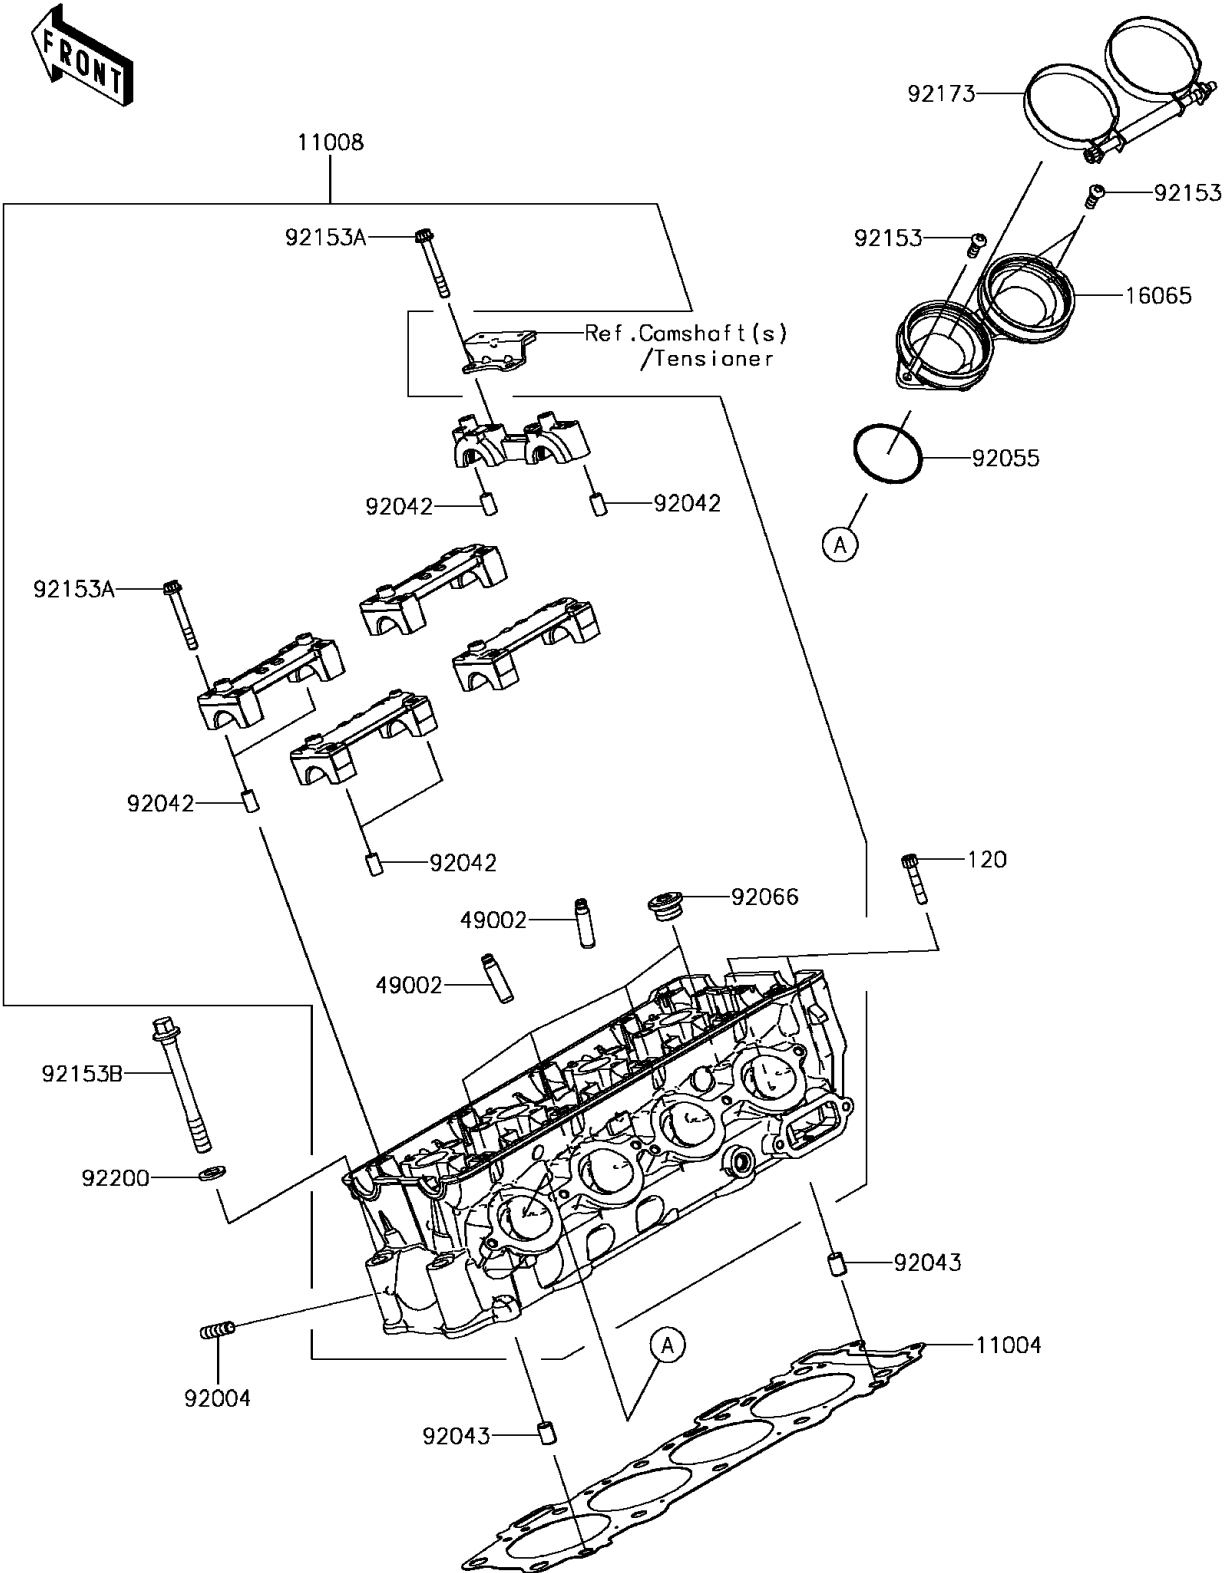

# 2016 Ninja ZX-10R ABS KRT Edition PARTS DIAGRAM

Cylinder Head

E1111

## 2016 Ninja ZX-10R ABS KRT Edition PARTS LIST

### Cylinder Head

ITEM NAME	PART NUMBER	QUANTITY
BOLT-SOCKET,6X30 (Ref # 120)	120CD0630	2
GASKET-HEAD (Ref # 11004)	11004-0759	1
HEAD-COMP-CYLINDER (Ref # 11008)	11008-0869	1
HOLDER-CARBURETOR (Ref # 16065)	16065-0115	2
GUIDE-VALVE (Ref # 49002)	49002-0009	16
STUD,8X18 (Ref # 92004)	92004-0049	8
PIN,DOWEL,6.3X8X14 (Ref # 92042)	92042-007	10
PIN,8.2X10X14 (Ref # 92043)	92043-1264	2
RING-O,47X1.9 (Ref # 92055)	92055-1600	4
PLUG,18X10 (Ref # 92066)	92066-0832	4
BOLT,TORX,6X18 (Ref # 92153)	92153-0454	6
BOLT,SOCKET,6X45 (Ref # 92153A)	92153-0656	20
BOLT,FLANGED,10X90 (Ref # 92153B)	92153-0893	10
CLAMP (Ref # 92173)	92173-0222	2
WASHER,10.5X19X2.3 (Ref # 92200)	92200-0114	10