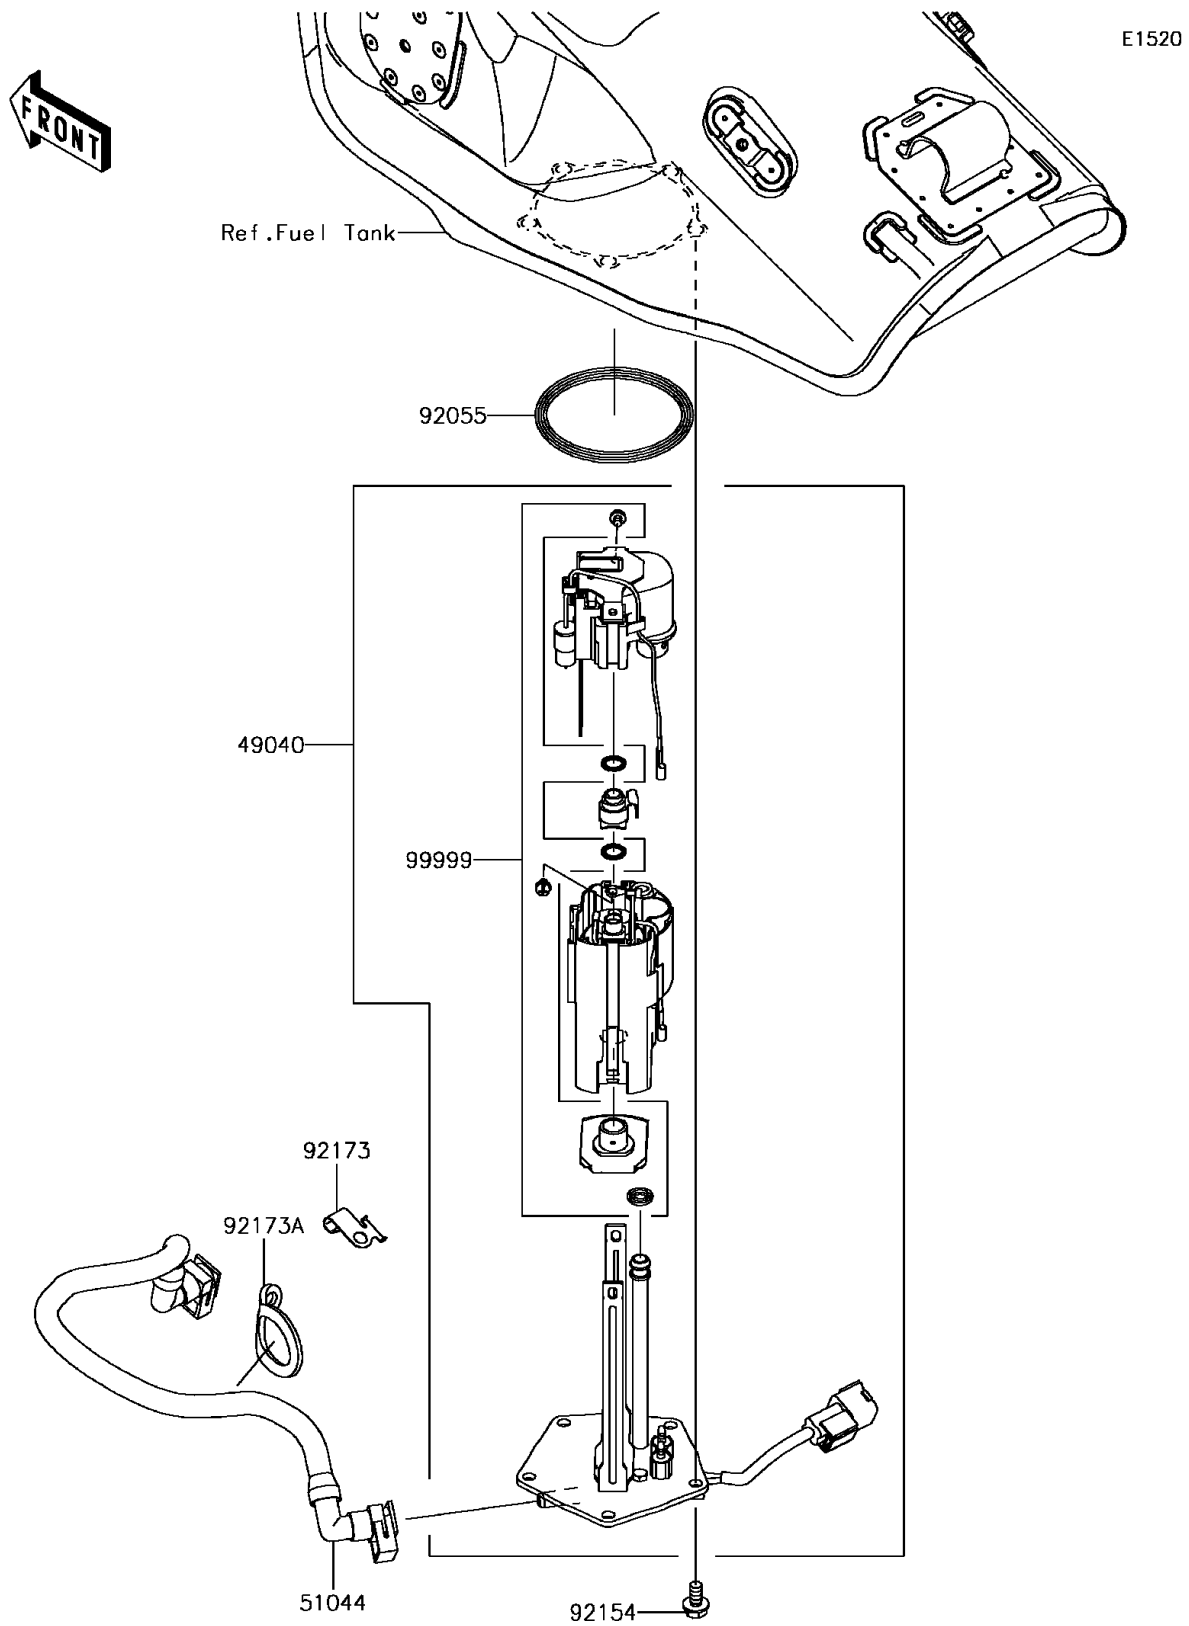

2016 Ninja® ZX™-10R PARTS DIAGRAM

Fuel Pump

2016 Ninja® ZX™-10R PARTS LIST

Fuel Pump

ITEM NAME	PART NUMBER	QUANTITY
PUMP-FUEL (Ref # 49040)	49040-0750	1
TUBE-ASSY,FUEL (Ref # 51044)	51044-0118	1
RING-O,70.6X5.7 (Ref # 92055)	92055-0210	1
BOLT,FLANGED,6X12 (Ref # 92154)	92154-1848	1
CLAMP (Ref # 92173)	92173-0831	1
CLAMP (Ref # 92173A)	92173-0832	1
KIT,FUEL FILTER (Ref # 99999)	99999-0521	1