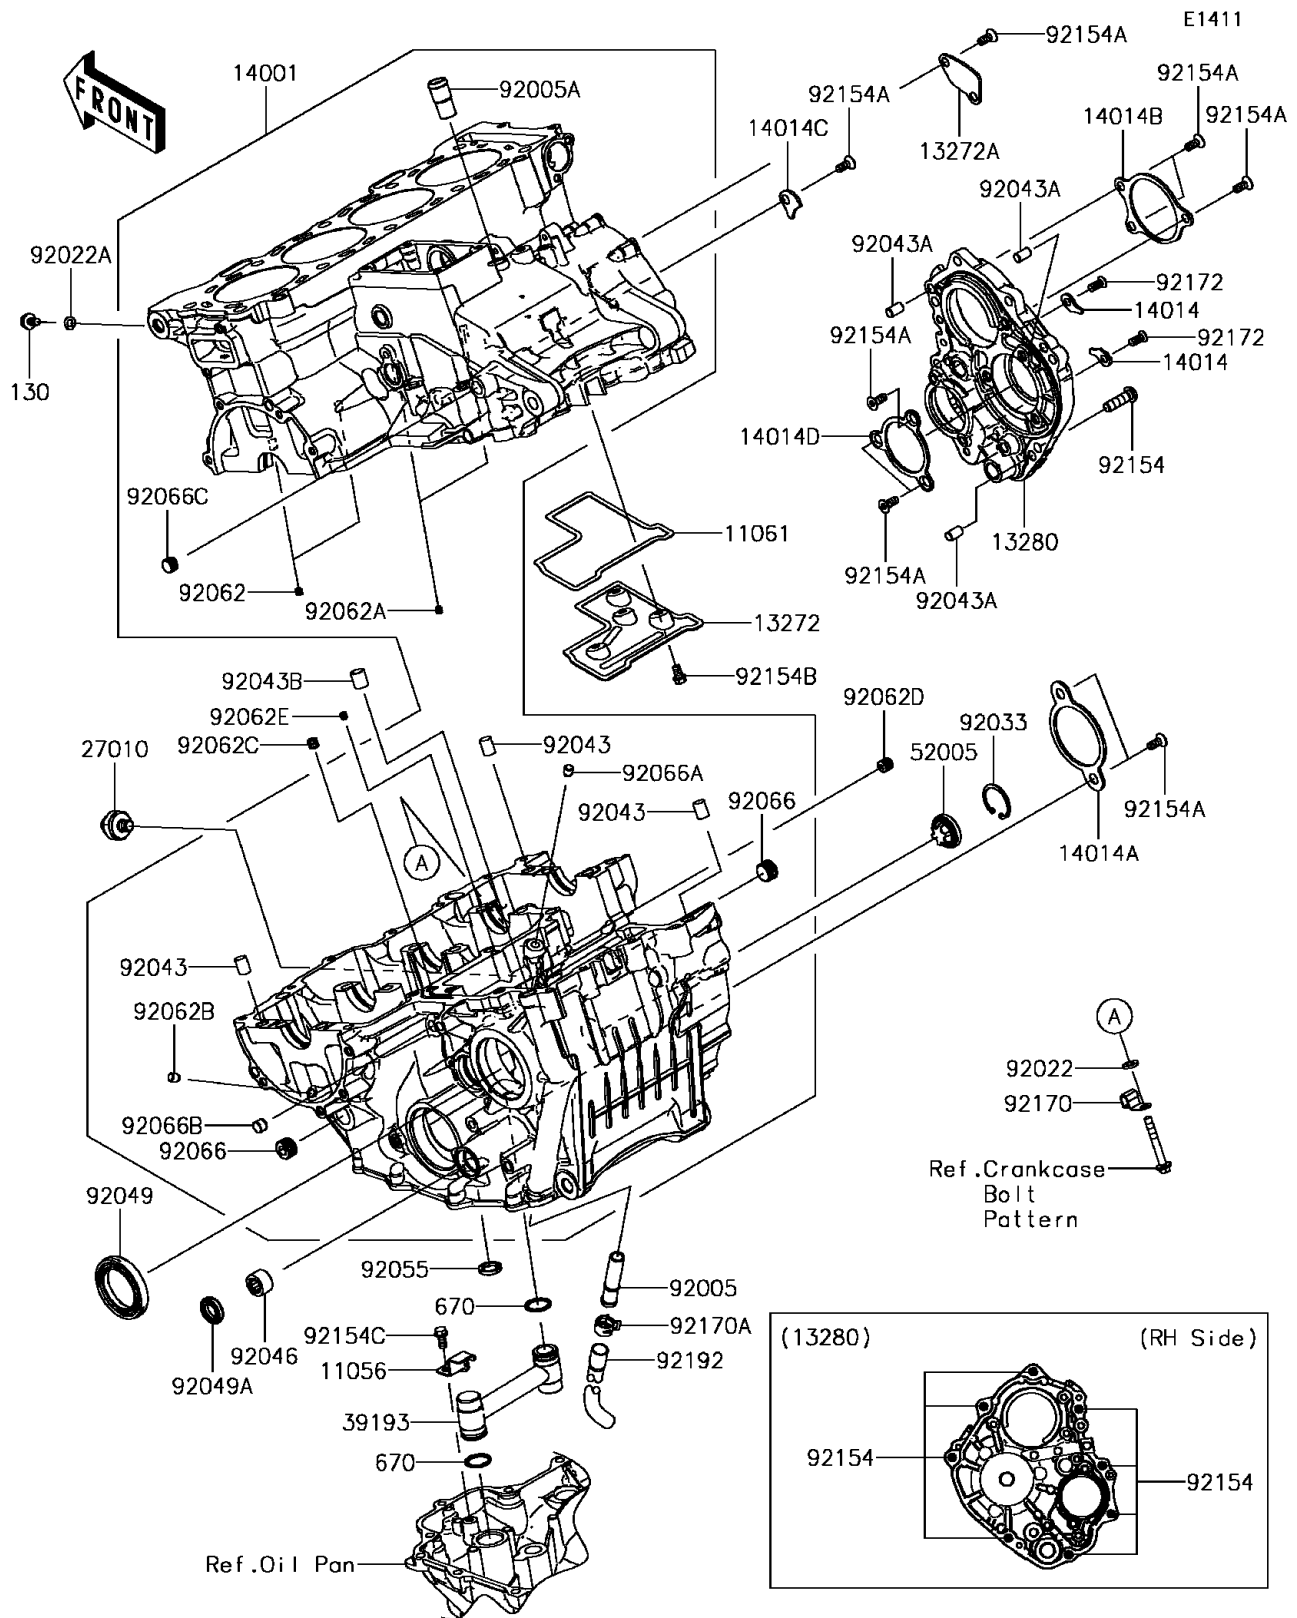

2016 Ninja ZX-10R KRT Edition

PARTS DIAGRAM

Crankcase

2016 Ninja ZX-10R KRT Edition

PARTS LIST

Crankcase

| ITEM NAME | PART NUMBER | QUANTITY |
|-----------|-------------|----------|
|-----------|-------------|----------|
