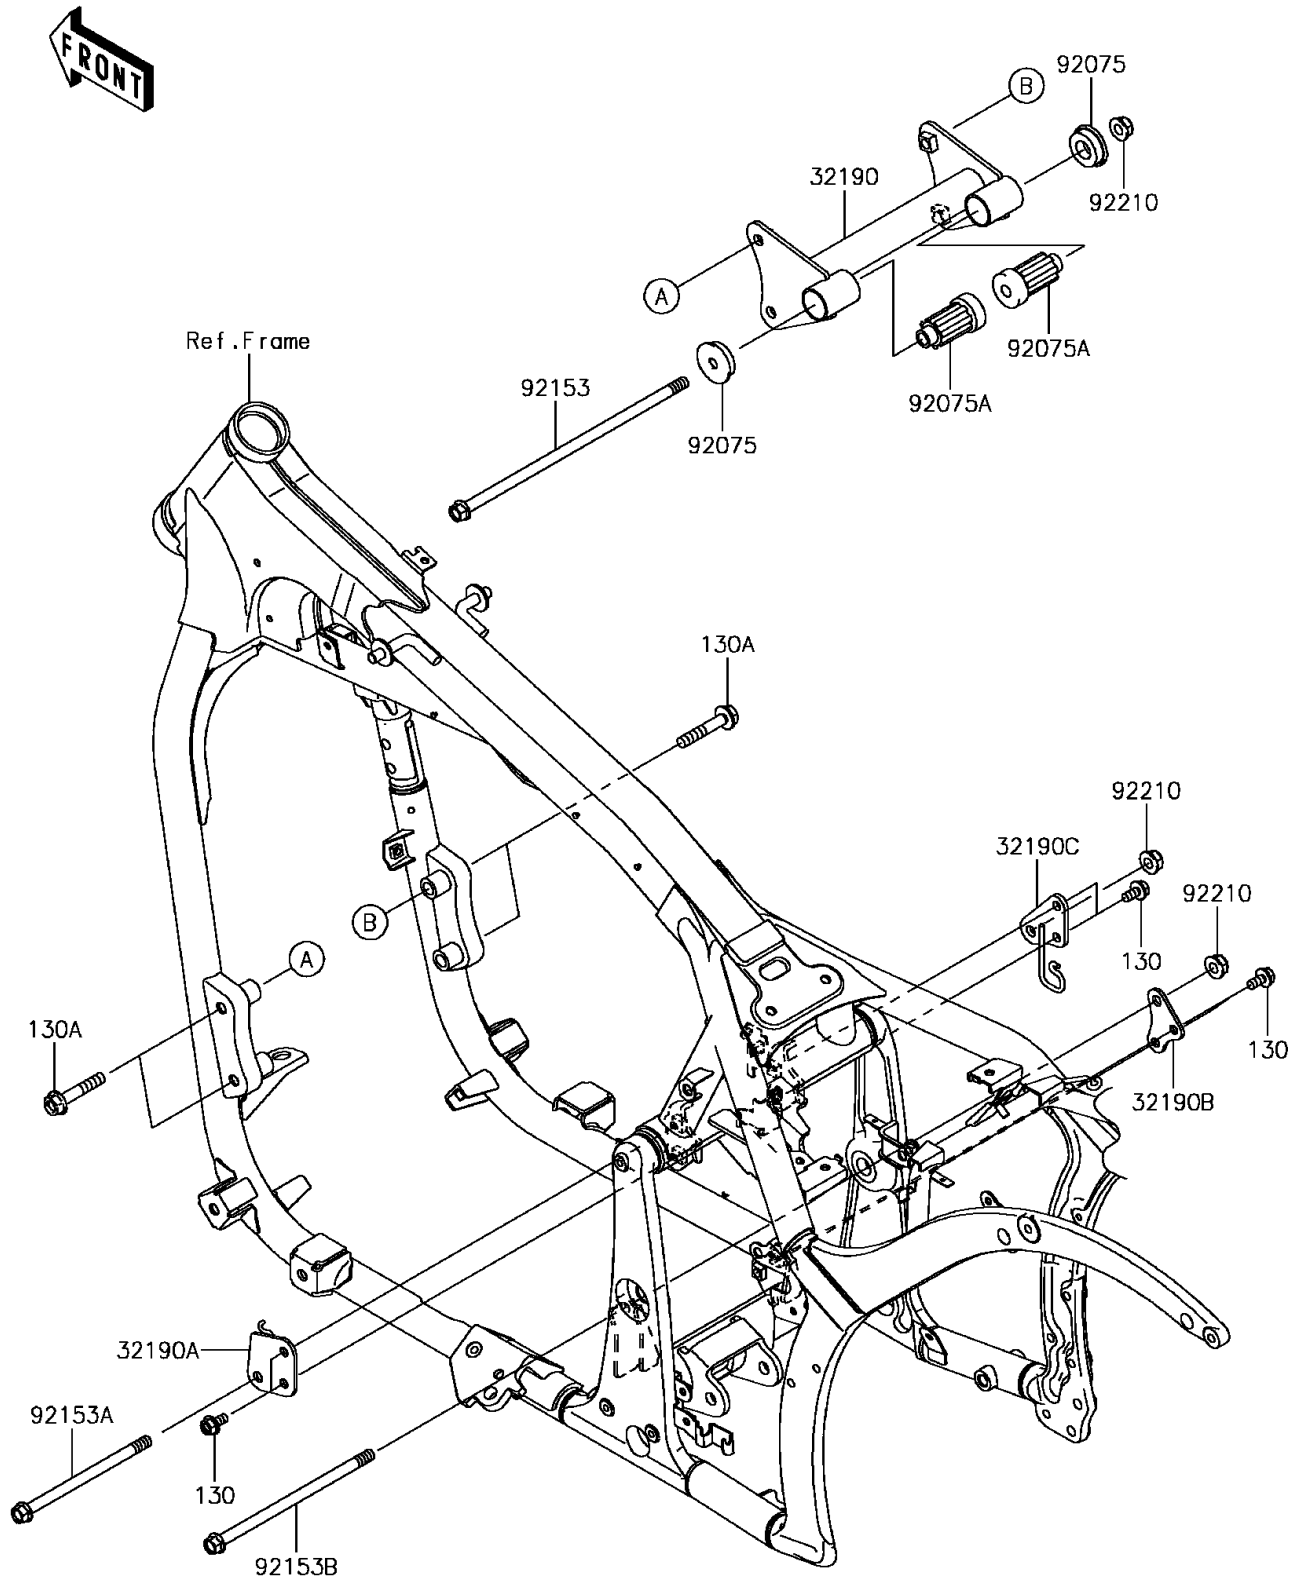

2016 VULCAN® 900 CUSTOM

PARTS DIAGRAM

Engine Mount

F2122

2016 VULCAN® 900 CUSTOM

PARTS LIST Engine Mount

ITEM NAME	PART NUMBER	QUANTITY
-----------	-------------	----------
