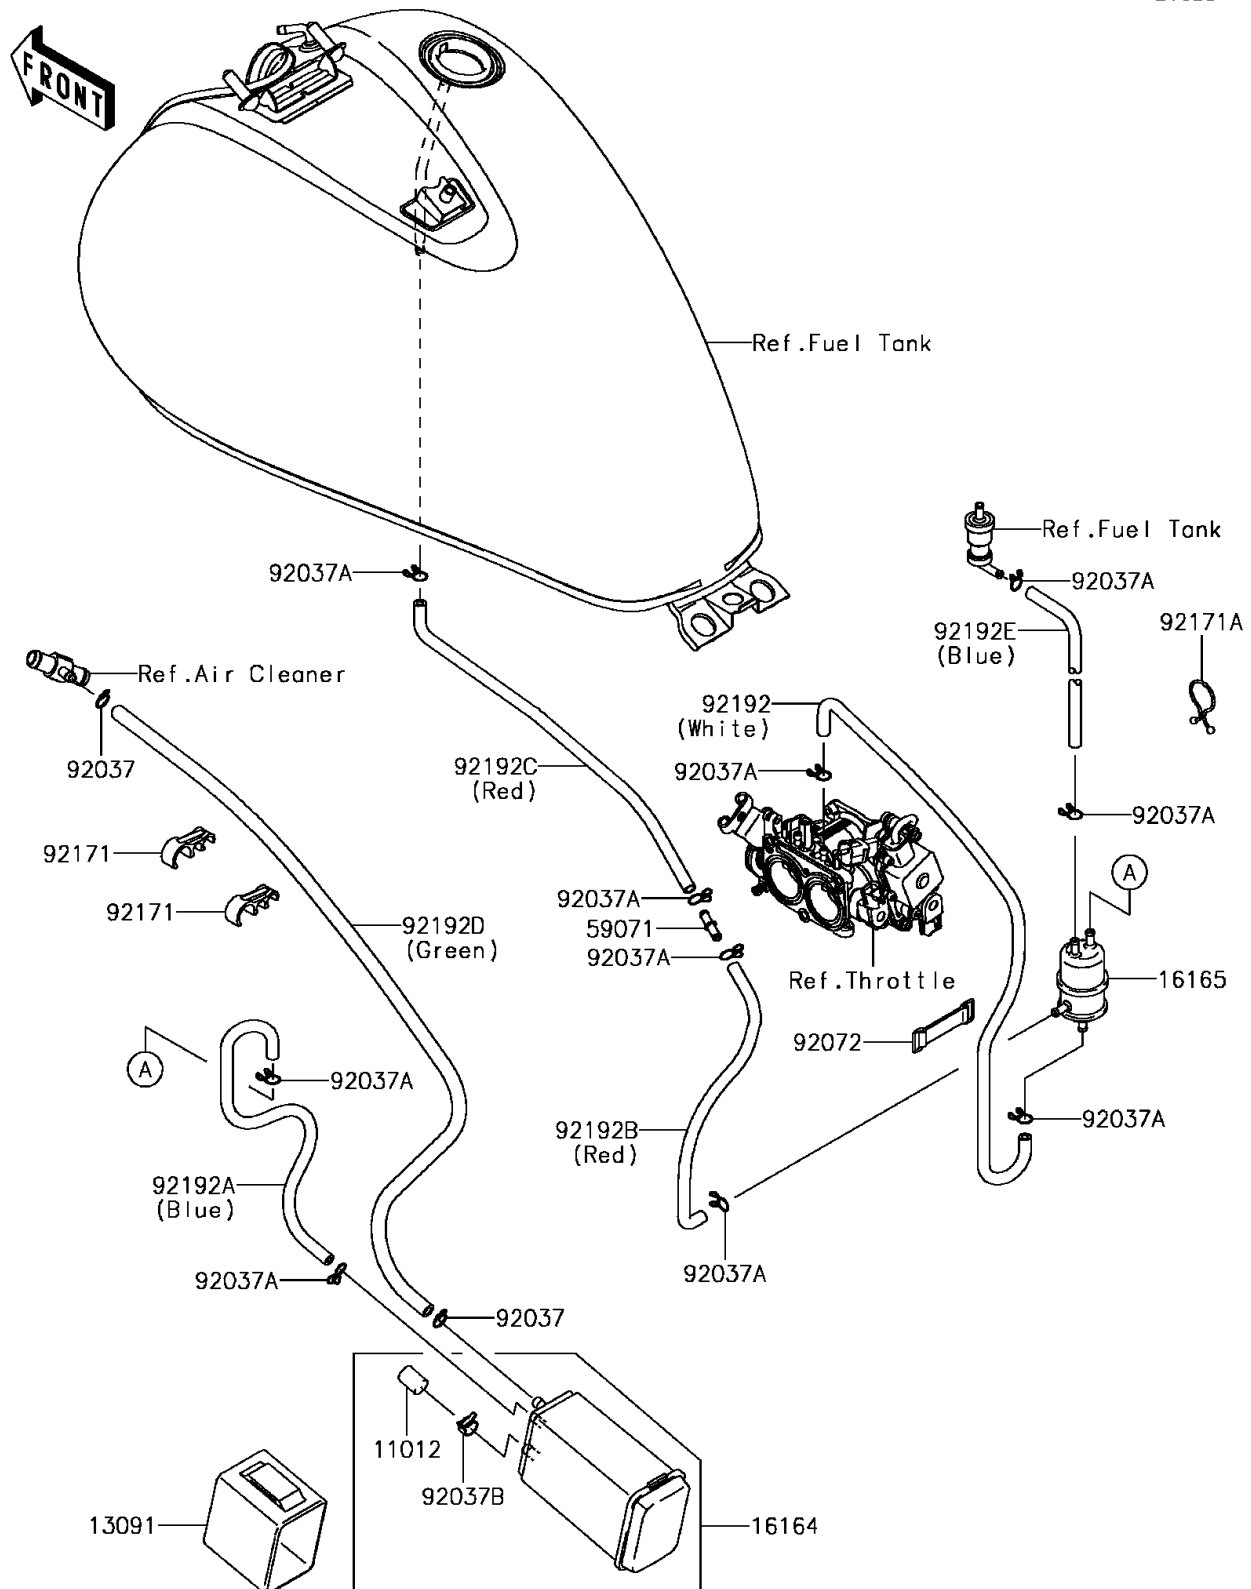

2016 VULCAN® 900 CUSTOM

PARTS DIAGRAM

Fuel Evaporative System(CA)

E1650

2016 VULCAN® 900 CUSTOM

PARTS LIST

Fuel Evaporative System(CA)

ITEM NAME

PART NUMBER

QUANTITY
