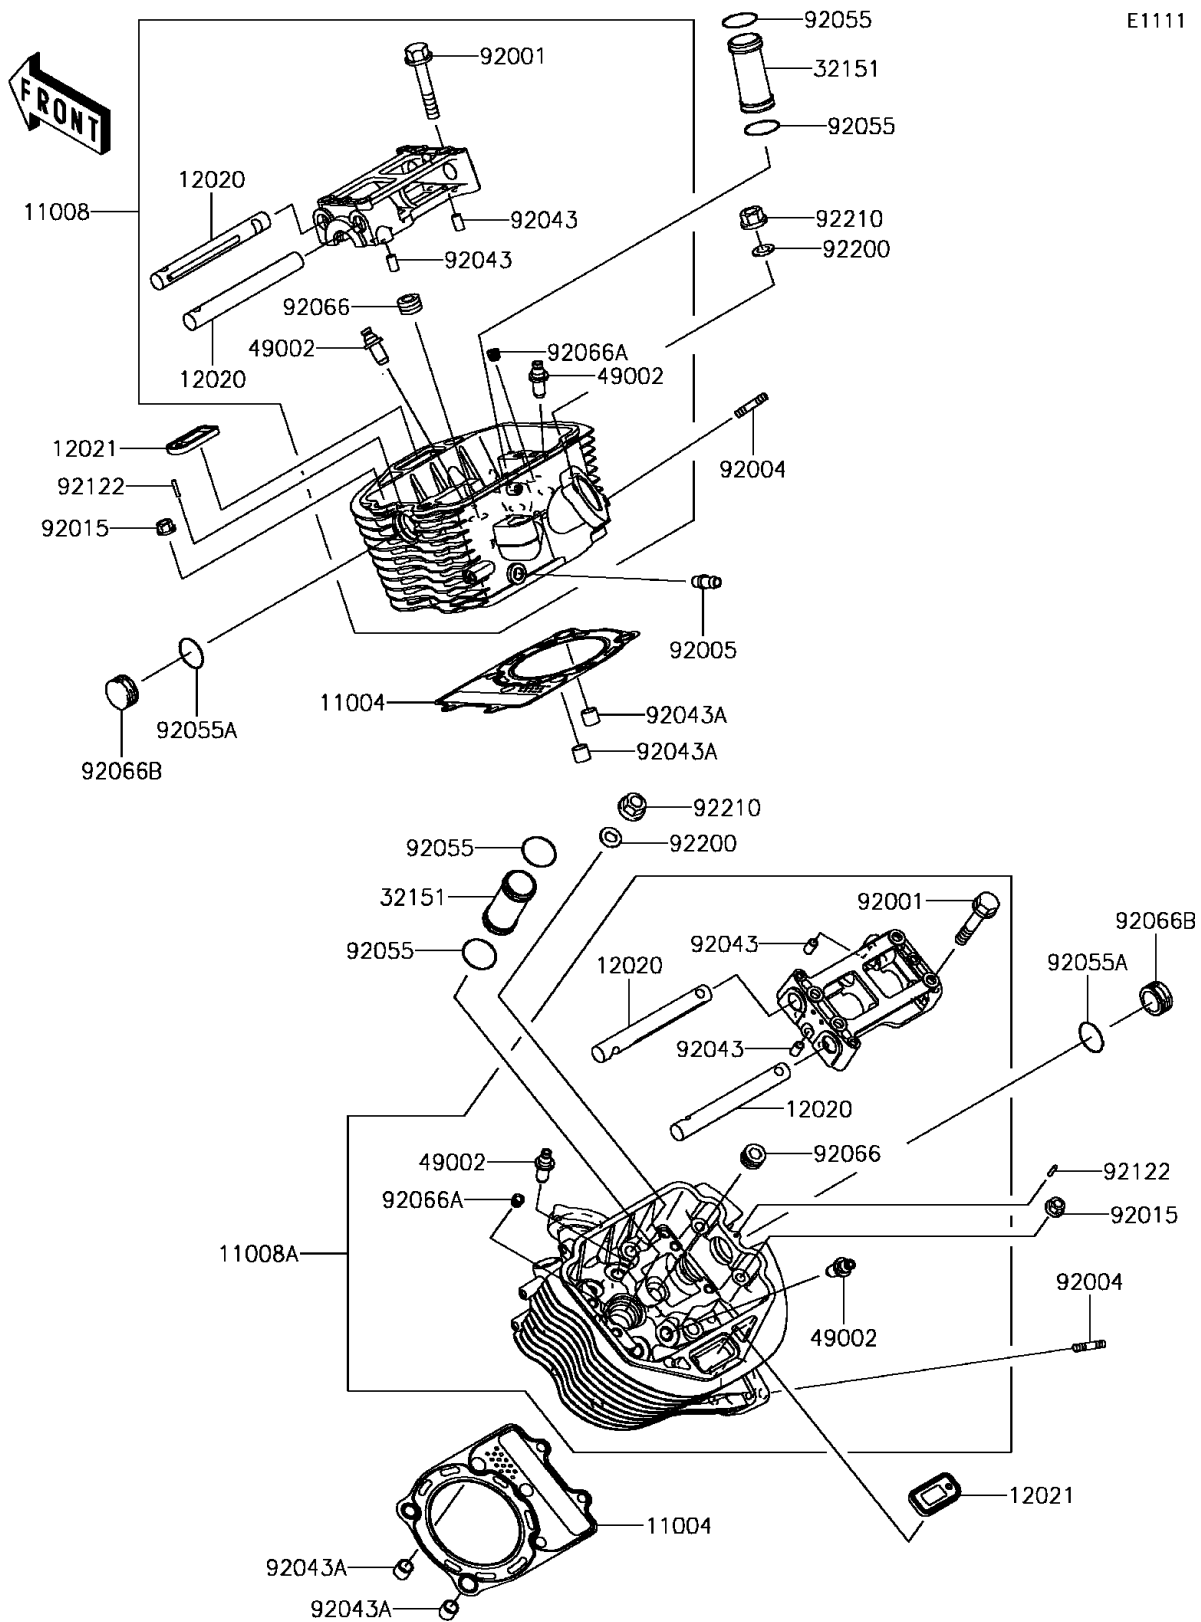

2016 VULCAN® 900 CUSTOM

PARTS DIAGRAM

Cylinder Head

2016 VULCAN® 900 CUSTOM

PARTS LIST

Cylinder Head

ITEM NAME

PART NUMBER

QUANTITY
