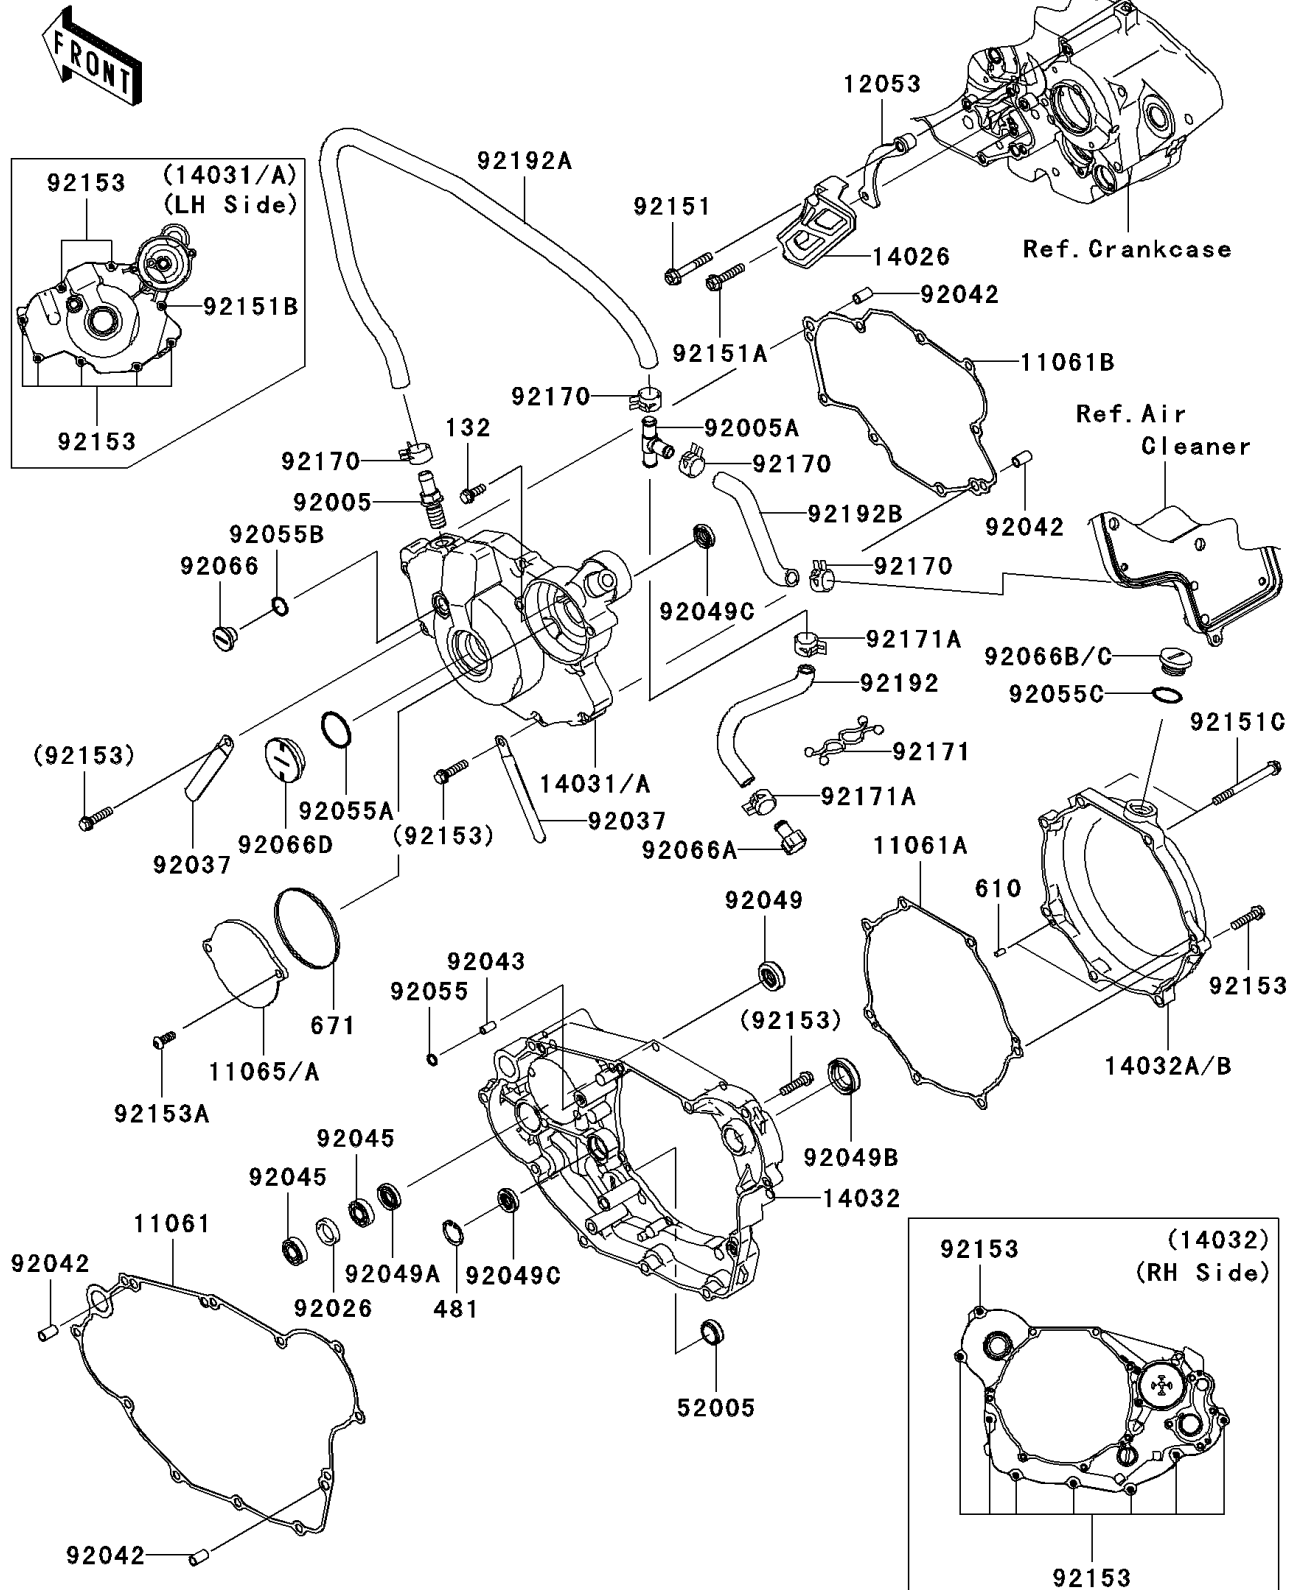

2008 KLX® 450R PARTS DIAGRAM

Engine Cover(s)

E1431

2008 KLX® 450R PARTS LIST

Engine Cover(s)

ITEM NAME	PART NUMBER	QUANTITY
GASKET,CLUTCH COVER,INNER (Ref # 11061)	11061-0224	1
GASKET,CLUTCH OUTER COVER (Ref # 11061A)	11061-0259	1
GASKET,GENERATOR COVER (Ref # 11061B)	11061-0271	1
CAP,LIMITER (Ref # 11065)	11065-0169	1
GUIDE-CHAIN (Ref # 12053)	12053-0098	1
COVER-CHAIN (Ref # 14026)	14026-0045	1
COVER-GENERATOR (Ref # 14031)	14031-0087	1
COVER-CLUTCH,INNER (Ref # 14032)	14032-0062	1
COVER-CLUTCH,OUTER (Ref # 14032A)	14032-0101	1
GAUGE,OIL LEVEL (Ref # 52005)	52005-0019	1
FITTING,BREATHER (Ref # 92005)	92005-0014	1
FITTING,3WAY (Ref # 92005A)	92005-0083	1
SPACER,16X22X4.3 (Ref # 92026)	92026-0064	1
CLAMP (Ref # 92037)	92037-1993	2
PIN,DOWEL,6.3X8X14 (Ref # 92042)	92042-007	4
PIN,4.2X6X12 (Ref # 92043)	92043-1262	1
BEARING-BALL,6900C3 (Ref # 92045)	92045-0039	2
SEAL-OIL (Ref # 92049)	92049-0040	1
SEAL-OIL (Ref # 92049A)	92049-0041	1
SEAL-OIL (Ref # 92049B)	92049-1541	1
SEAL-OIL (Ref # 92049C)	92049-1542	2
RING-O (Ref # 92055)	92055-0113	1
RING-O (Ref # 92055A)	92055-091	1
RING-O,13.0X1.9 (Ref # 92055B)	92055-1011	1
RING-O,20X2 (Ref # 92055C)	92055-1146	1
PLUG,12X9.1 (Ref # 92066)	92066-0039	1
PLUG (Ref # 92066A)	92066-0104	1
PLUG,OIL,18X9 (Ref # 92066B)	92066-0106	1
PLUG (Ref # 92066D)	92066-1404	1