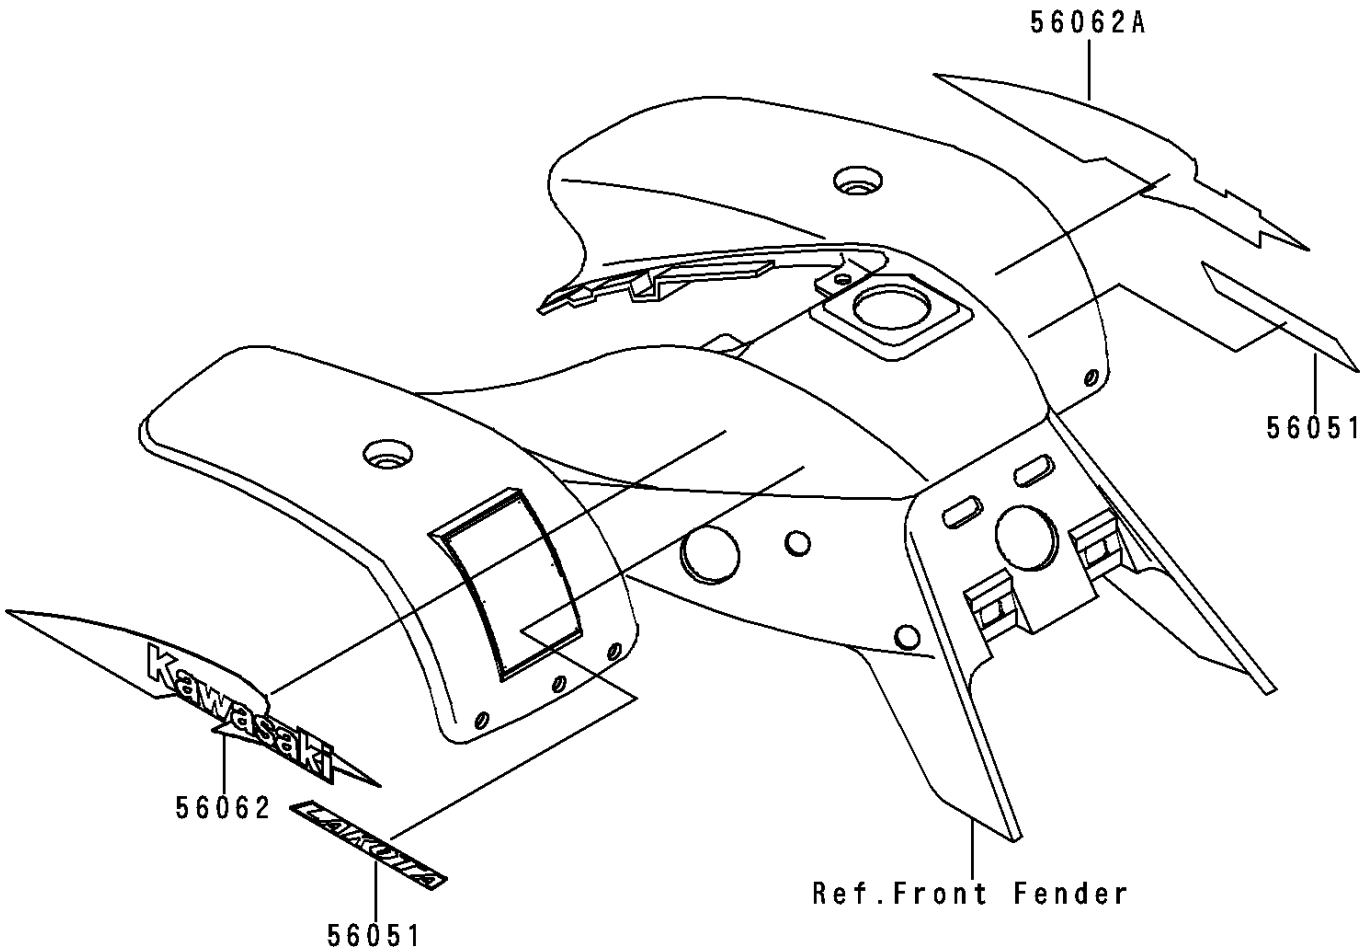

1999 Lakota 300 PARTS DIAGRAM

Decals(Red)(KEF300-A5)

F28611

1999 Lakota 300 PARTS LIST

Decals(Red)(KEF300-A5)

ITEM NAME	PART NUMBER	QUANTITY
MARK,FR FENDER,LAKOTA (Ref # 56051)	56051-1848	2
PATTERN,FR FENDER,LH (Ref # 56062)	56062-1491	1
PATTERN,FR FENDER,RH (Ref # 56062A)	56062-1492	1