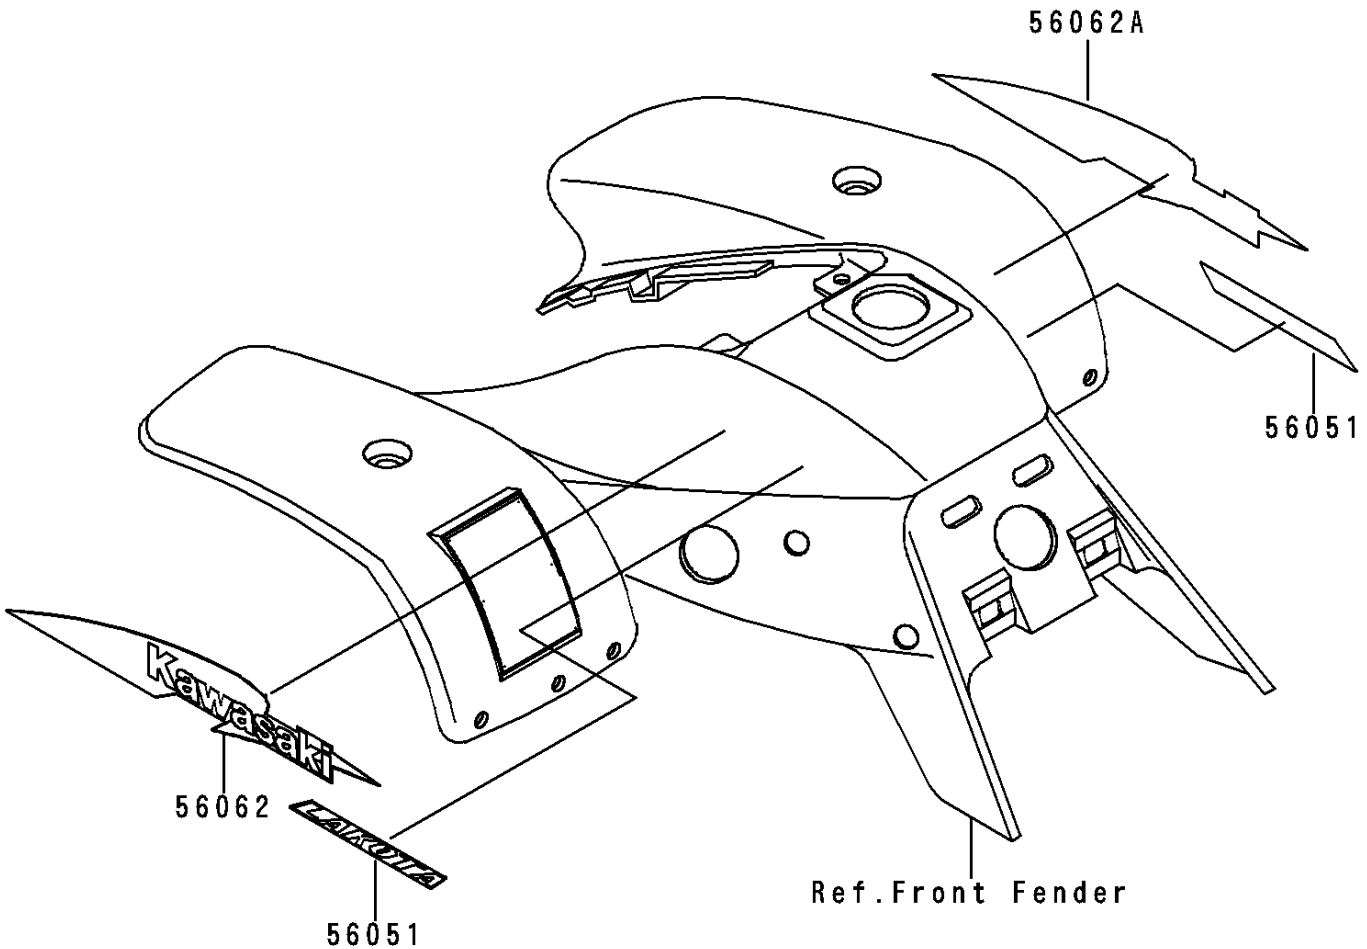

1999 Lakota 300 PARTS DIAGRAM

Decals(Green)(KEF300-A5)

F2861H

1999 Lakota 300 PARTS LIST

Decals(Green)(KEF300-A5)

ITEM NAME	PART NUMBER	QUANTITY
MARK,FR FENDER,LAKOTA (Ref # 56051)	56051-1847	2
PATTERN,FR FENDER,LH (Ref # 56062)	56062-1489	1
PATTERN,FR FENDER,RH (Ref # 56062A)	56062-1490	1