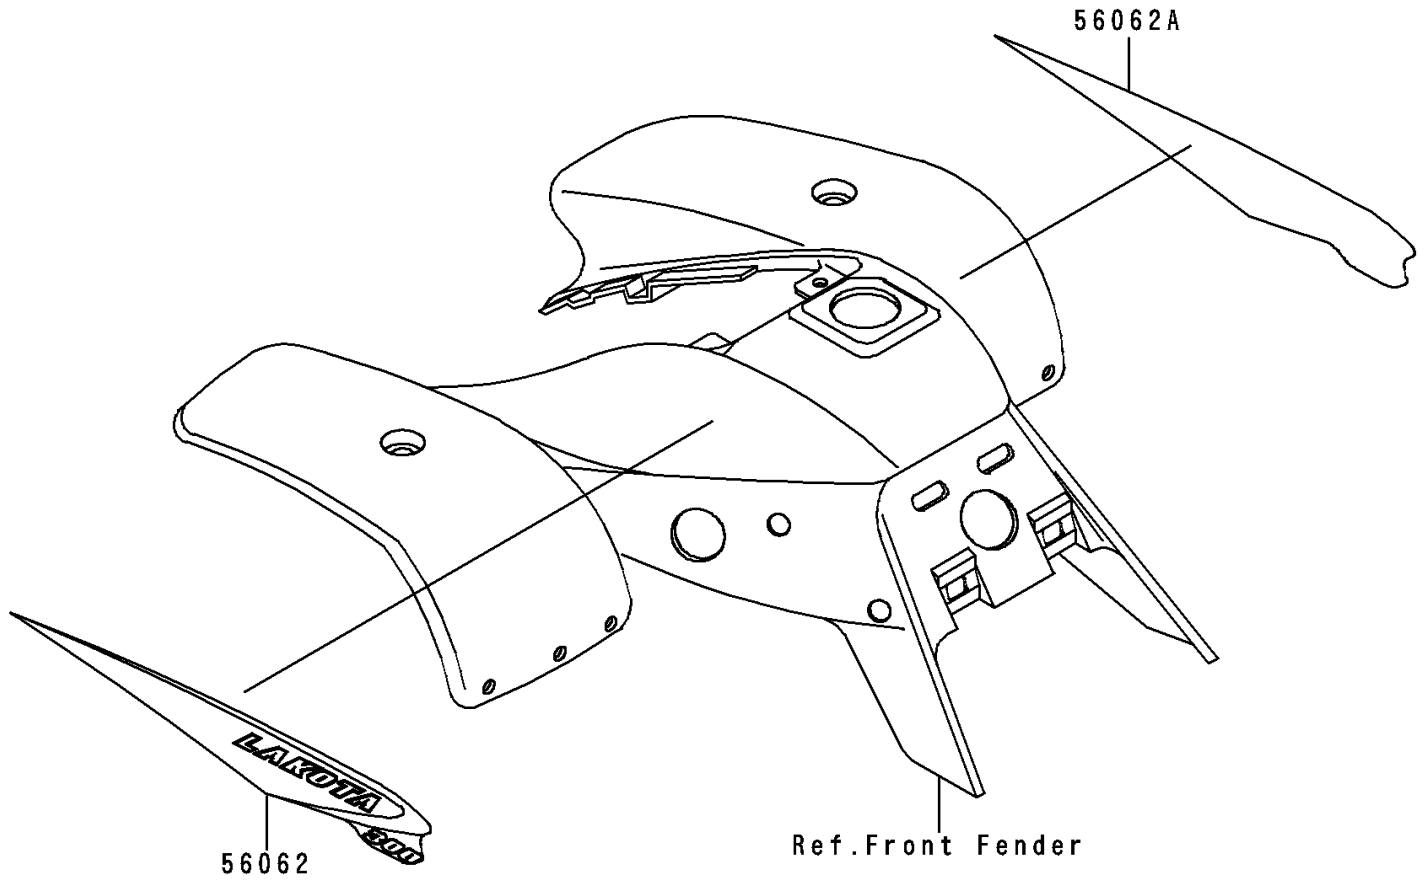

1998 Lakota 300 PARTS DIAGRAM

Decals(Red)(KEF300-A4)

F2861G

1998 Lakota 300 PARTS LIST

Decals(Red)(KEF300-A4)

ITEM NAME	PART NUMBER	QUANTITY
MARK,FR FENDER COVER,KAWASAKI (Ref # 56051)	56051-1657	1
PATTERN,FR FENDER,LH (Ref # 56062)	56062-1139	1
PATTERN,FR FENDER,RH (Ref # 56062A)	56062-1140	1