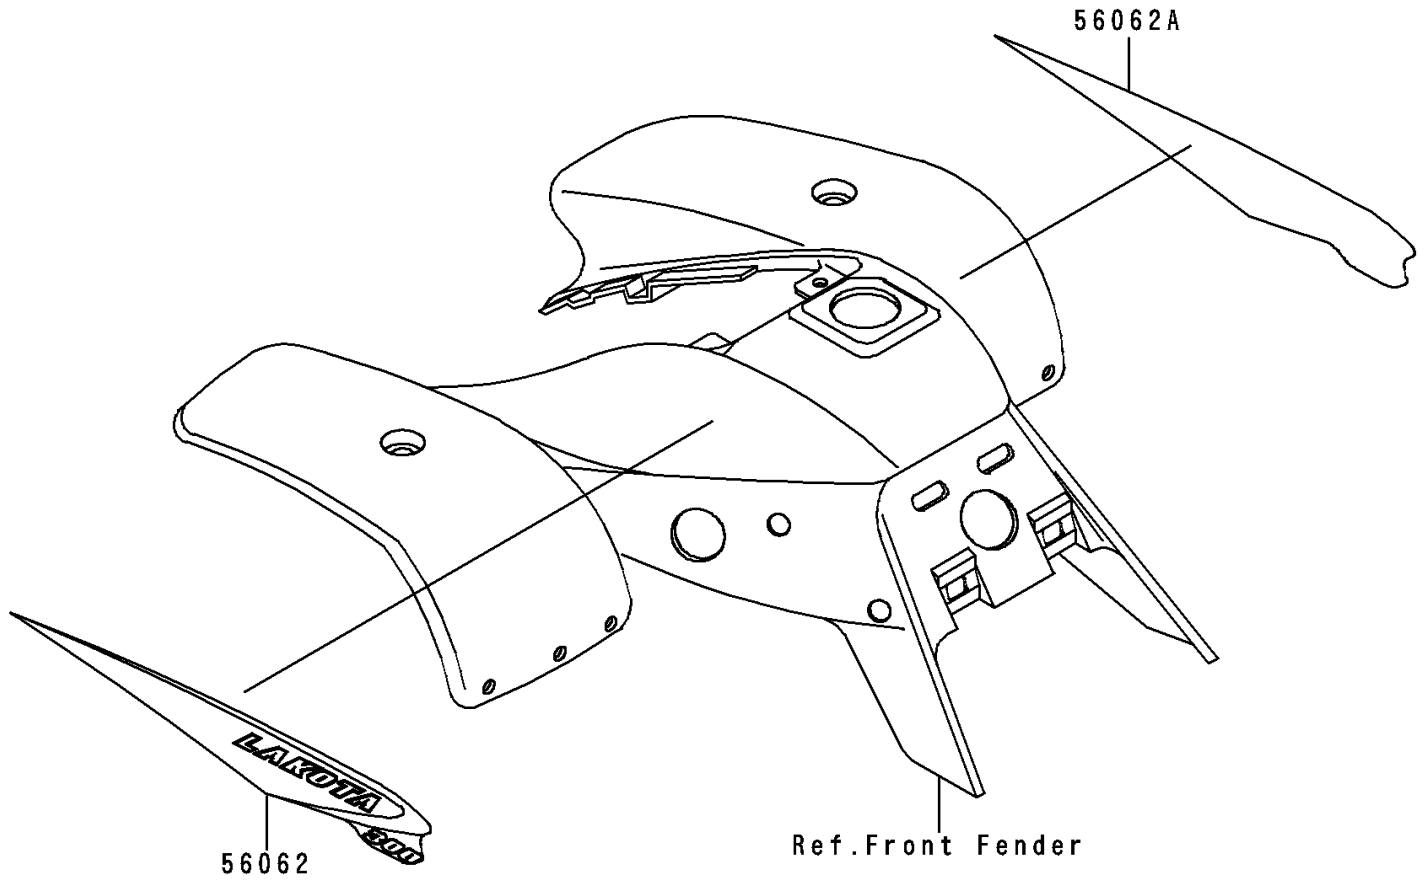

1998 Lakota 300 PARTS DIAGRAM

Decals(Green)(KEF300-A4)

F2861F

1998 Lakota 300 PARTS LIST

Decals(Green)(KEF300-A4)

ITEM NAME	PART NUMBER	QUANTITY
MARK,FR FENDER COVER,KAWASAKI (Ref # 56051)	56051-1657	1
PATTERN,FR FENDER,LH (Ref # 56062)	56062-1137	1
PATTERN,FR FENDER,RH (Ref # 56062A)	56062-1138	1