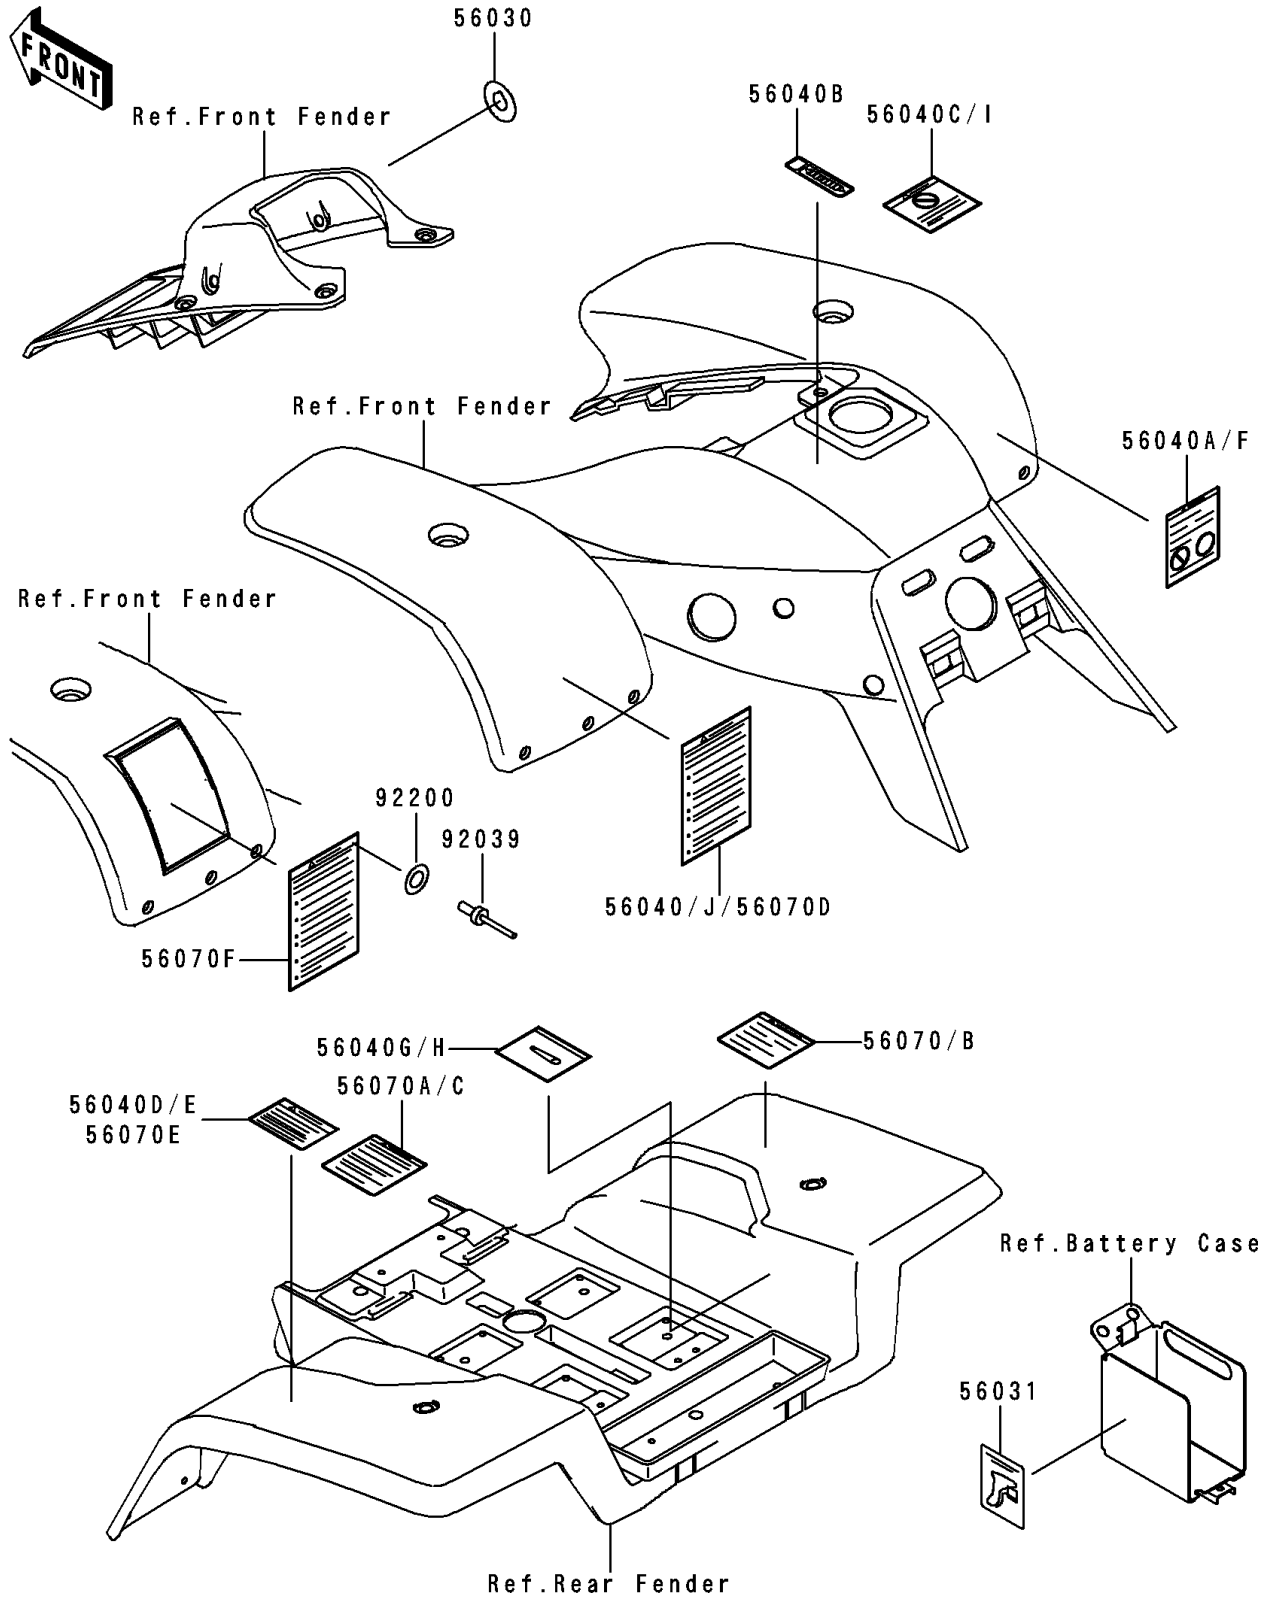

1996 Lakota 300 PARTS DIAGRAM

Labels

F2860

1996 Lakota 300 PARTS LIST

Labels

ITEM NAME	PART NUMBER	QUANTITY
LABEL,IGNITION SWITCH (Ref # 56030)	56030-1086	1
LABEL-MANUAL,BATTERY VENT (Ref # 56031)	56031-1891	1
LABEL-WARNING,SERIOUS INJURY (Ref # 56040)	56040-1256	1
LABEL-WARNING,TRANSPORT (Ref # 56040A)	56040-1261	1
LABEL-WARNING,SHIFT PATTERN (Ref # 56040B)	56040-1262	1
LABEL-WARNING,UNDER 16 (Ref # 56040C)	56040-1276	1
LABEL-WARNING,NO PASSENGER (Ref # 56040D)	56040-1277	1
LABEL-WARNING,CHAIN SLACK (Ref # 56040G)	56040-1289	1
LABEL-WARNING,TIRE PRESSURE (Ref # 56070)	56070-1080	1
LABEL-WARNING,MAX VEHICLE LOAD (Ref # 56070A)	56070-1081	1
LABEL-WARNING,NO PASSENGER (Ref # 56040E)	56040-1280	1
LABEL-WARNING,TRANSPORT (Ref # 56040F)	56040-1283	1
LABEL-WARNING,CHAIN SLACK (Ref # 56040H)	56040-1297	1
LABEL-WARNING,AGE (Ref # 56040I)	56040-1325	1
LABEL-WARNING,GENERAL (Ref # 56040J)	56040-1326	1
LABEL-WARNING,TIRE PRESSURE (Ref # 56070B)	56070-1086	1
LABEL-WARNING,MAX VEHICLE LOAD (Ref # 56070C)	56070-1087	1