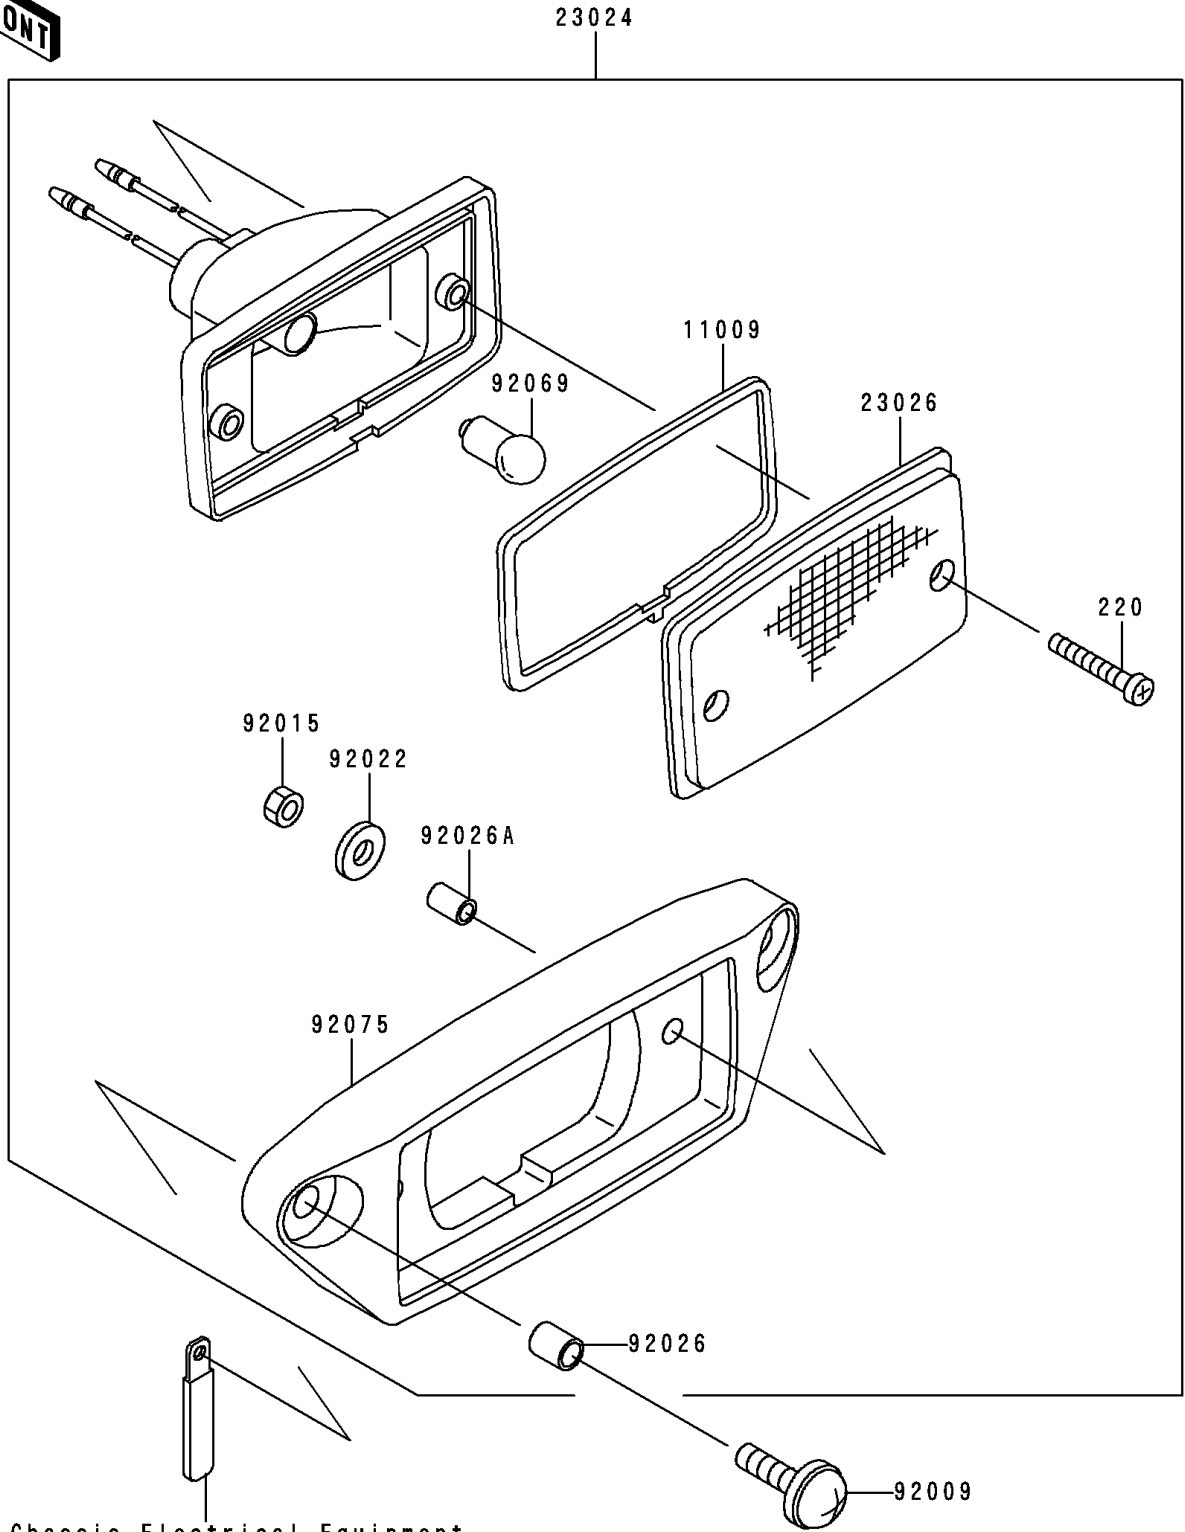

# 1999 Lakota 300 PARTS DIAGRAM

Taillight(s)

F 27 20

## 1999 Lakota 300 PARTS LIST

Taillight(s)

ITEM NAME	PART NUMBER	QUANTITY
SCREW-PAN-CROS (Ref # 220)	220B0430	2
GASKET,TAIL LAMP (Ref # 11009)	11009-4004	1
LAMP-ASSY-TAIL (Ref # 23024)	23024-1123	1
LENS,TAIL LAMP (Ref # 23026)	23026-4003	1
SCREW,6X22,BLACK (Ref # 92009)	92009-1256	2
NUT,4MM (Ref # 92015)	92015-1550	2
WASHER,PLAIN,4MM (Ref # 92022)	92022-1762	2
SPACER,6.3X8.3X10 (Ref # 92026)	92026-1260	2
SPACER,4.5X6.5X10 (Ref # 92026A)	92026-1261	2
BULB,12V 8W (Ref # 92069)	92069-1012	1
DAMPER,TAIL LAMP (Ref # 92075)	92075-1782	1