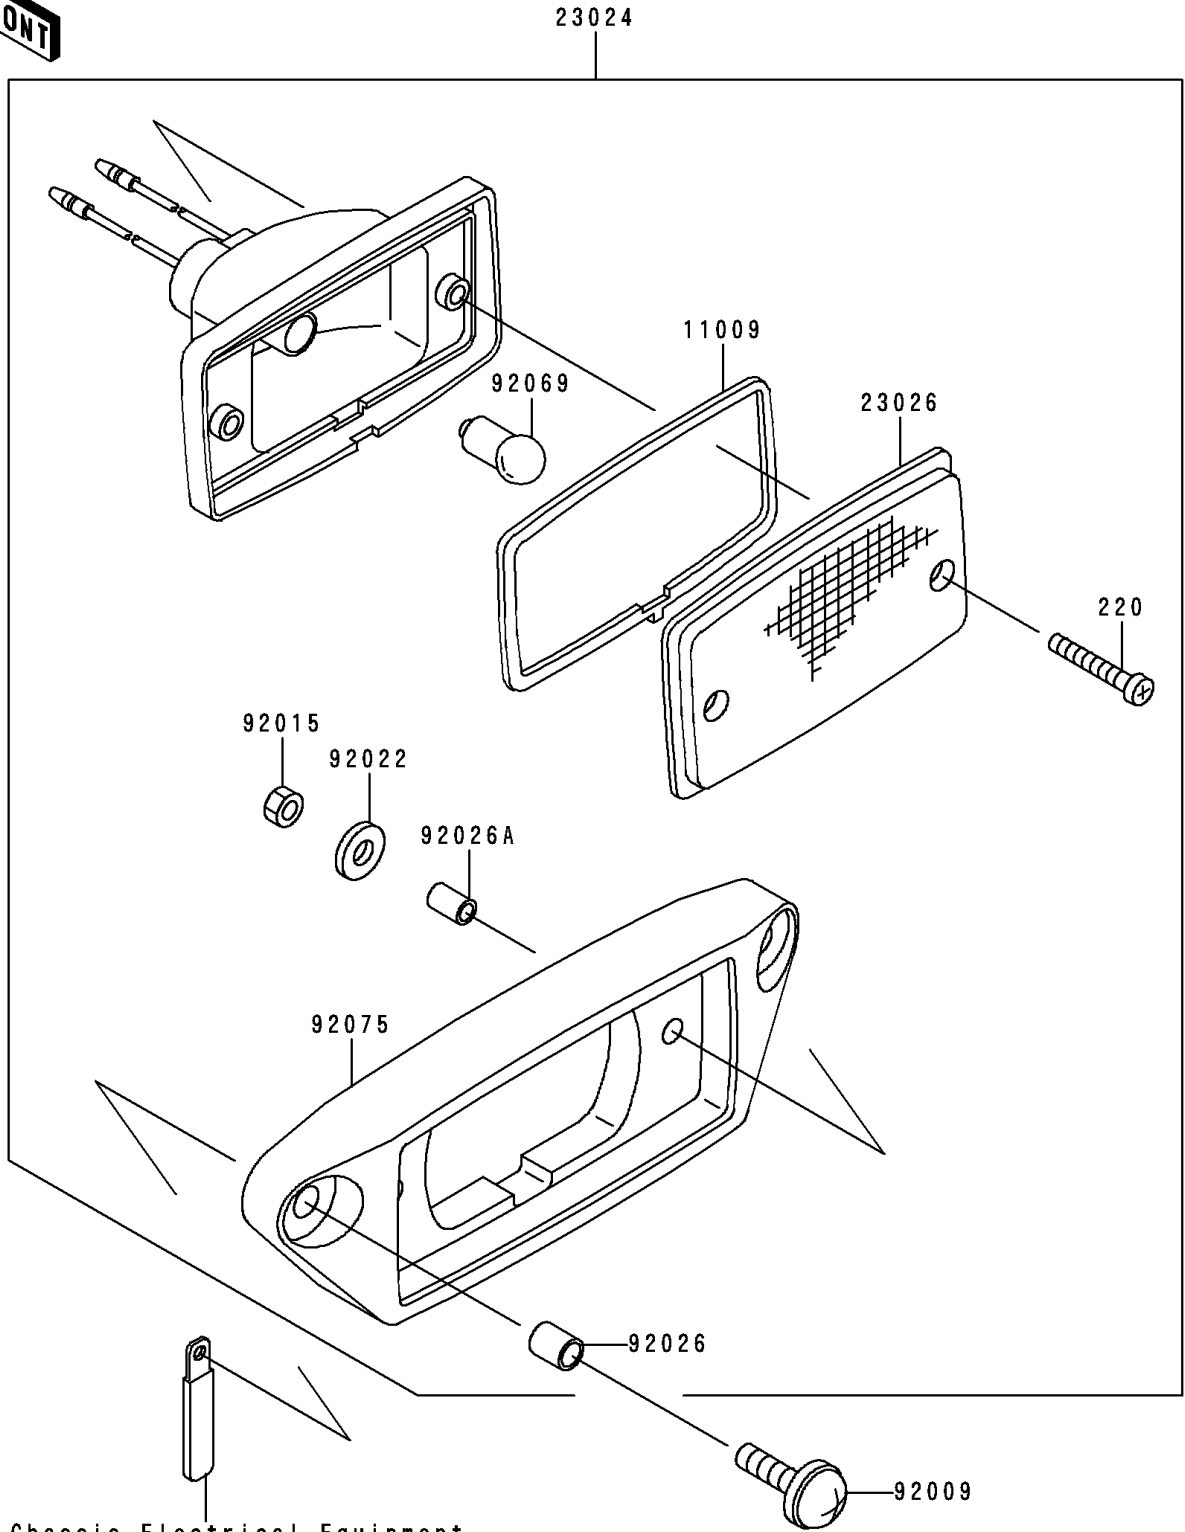

1997 Lakota 300 PARTS DIAGRAM

Taillight(s)

F 27 20

1997 Lakota 300 PARTS LIST

Taillight(s)

ITEM NAME	PART NUMBER	QUANTITY
SCREW-PAN-CROS (Ref # 220)	220B0430	1
GASKET,TAIL LAMP (Ref # 11009)	11009-4004	1
LAMP-ASSY-TAIL (Ref # 23024)	23024-1123	1
LENS,TAIL LAMP (Ref # 23026)	23026-4003	1
SCREW,6X22,BLACK (Ref # 92009)	92009-1256	1
NUT,4MM (Ref # 92015)	92015-1550	1
WASHER,PLAIN,4MM (Ref # 92022)	92022-1762	1
SPACER,6.3X8.3X10 (Ref # 92026)	92026-1260	1
SPACER,4.5X6.5X10 (Ref # 92026A)	92026-1261	1
BULB,12V 8W (Ref # 92069)	92069-1012	1
DAMPER,TAIL LAMP (Ref # 92075)	92075-1782	1