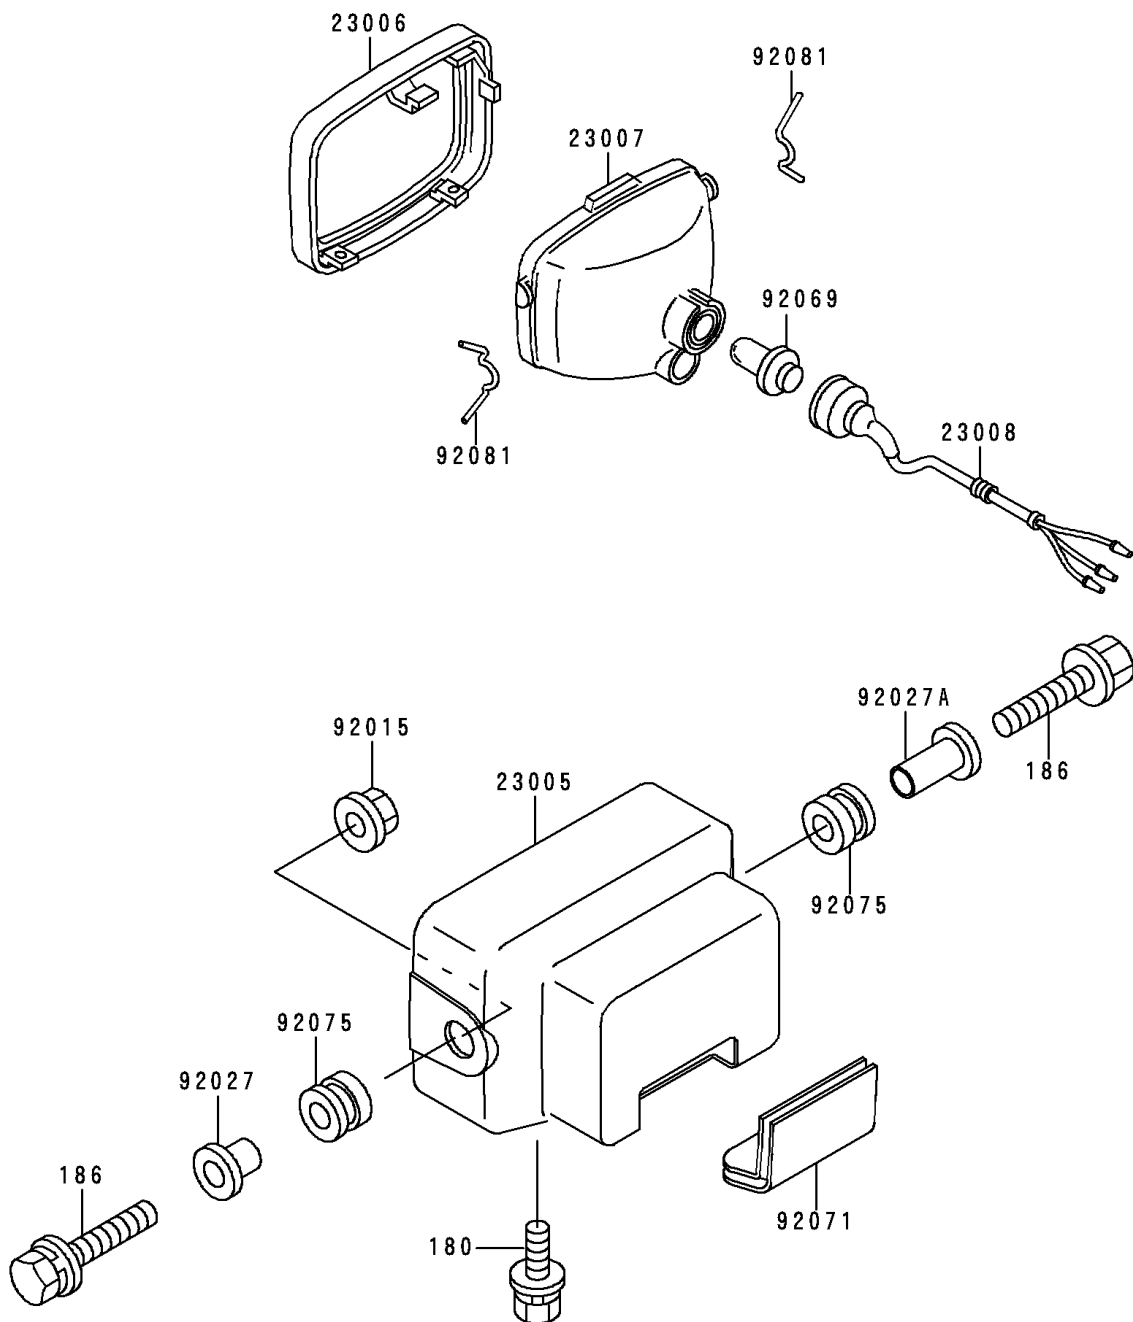

## 1997 Lakota 300 PARTS DIAGRAM

Headlight(s)

F2710

## 1997 Lakota 300 PARTS LIST

Headlight(s)

ITEM NAME	PART NUMBER	QUANTITY
BOLT-UPSET-WS (Ref # 180)	180C0512	1
BOLT-UPSET-WP (Ref # 186)	186B0630	1
BODY-COMP-HEAD LAMP,BLACK (Ref # 23005)	23005-1018-6Z	1
RIM-LAMP (Ref # 23006)	23006-1058	1
LENS-COMP,HEAD LAMP (Ref # 23007)	23007-1274	1
SOCKET-ASSY,HEAD LAMP (Ref # 23008)	23008-1357	1
NUT,FLANGED,6MM (Ref # 92015)	92015-1367	1
COLLAR,L=9.6 (Ref # 92027)	92027-1045	1
COLLAR,L=13.1 (Ref # 92027A)	92027-251	1
BULB,12V 25/25W (Ref # 92069)	92069-1010	1
GROMMET,HEAD LAMP (Ref # 92071)	92071-1205	1
DAMPER (Ref # 92075)	92075-277	1
SPRING (Ref # 92081)	92081-1421	1