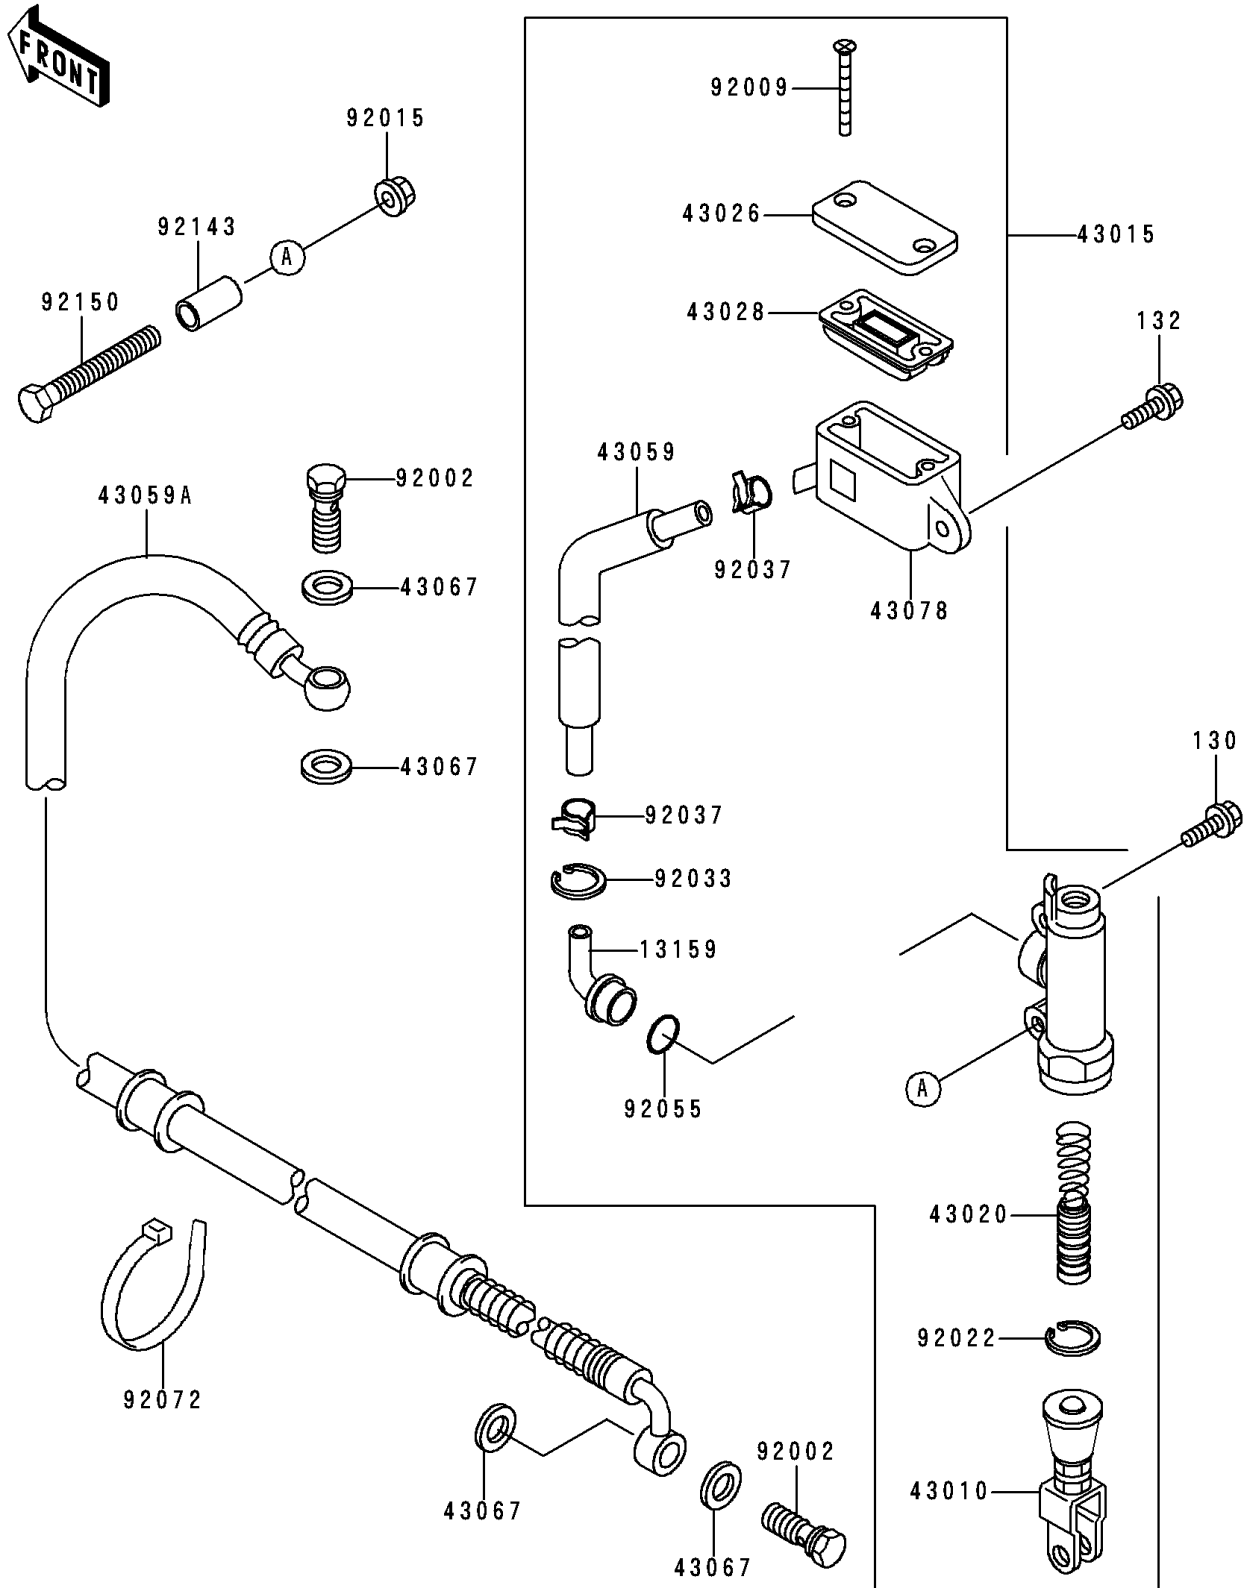

1996 Lakota 300 PARTS DIAGRAM

Rear Master Cylinder

F2293

1996 Lakota 300 PARTS LIST

Rear Master Cylinder

ITEM NAME	PART NUMBER	QUANTITY
-----------	-------------	----------