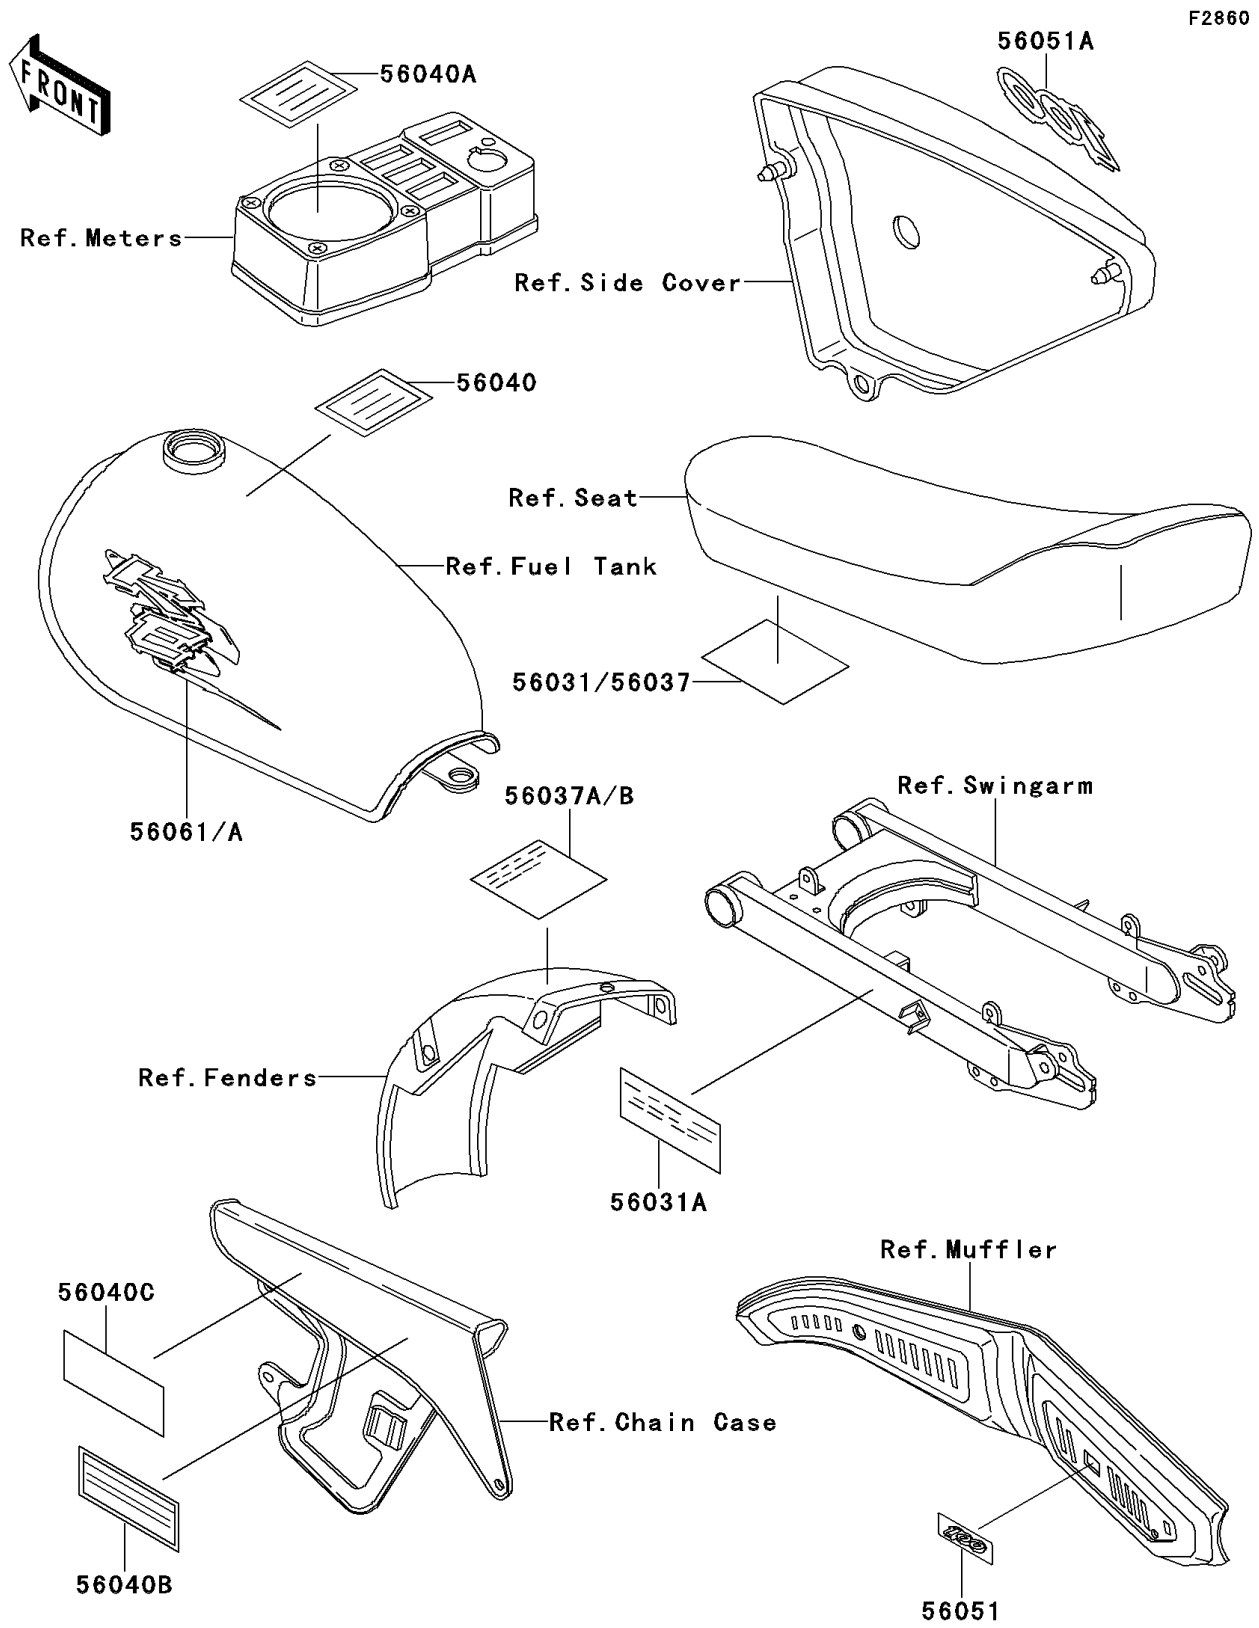

1997 KE100 PARTS DIAGRAM

Labels(KE100-B16/B17)

1997 KE100 PARTS LIST

Labels(KE100-B16/B17)

ITEM NAME	PART NUMBER	QUANTITY
LABEL-MANUAL,CHAIN (Ref # 56031A)	56031-1962	1
LABEL-WARNING,SIDE STAND (Ref # 56040B)	56040-1012	1
MARK,MUFFLER COVER,100 (Ref # 56051)	56051-1354	1
MARK,SIDE COVER,RH,100 (Ref # 56051A)	56051-1355	1
PATTERN,FUEL TANK,LH (Ref # 56061)	56061-1543	1
PATTERN,FUEL TANK,RH (Ref # 56061A)	56061-1544	1
LABEL-MANUAL,BATTERY VENT (Ref # 56031)	56031-1804	1
LABEL-SPECIFICATION (Ref # 56037)	56037-1022	1
LABEL-SPECIFICATION,TIRE&LOAD (Ref # 56037A)	56037-1711	1
LABEL-SPECIFICATION,TIRE&LOAD (Ref # 56037B)	56037-1712	1
LABEL-WARNING,BREAK IN CAUTION (Ref # 56040)	56040-1008	1
LABEL-WARNING,BREAK IN CAUTION (Ref # 56040A)	56040-1010	1
LABEL-WARNING,SIDE STAND (Ref # 56040C)	56040-1116	1