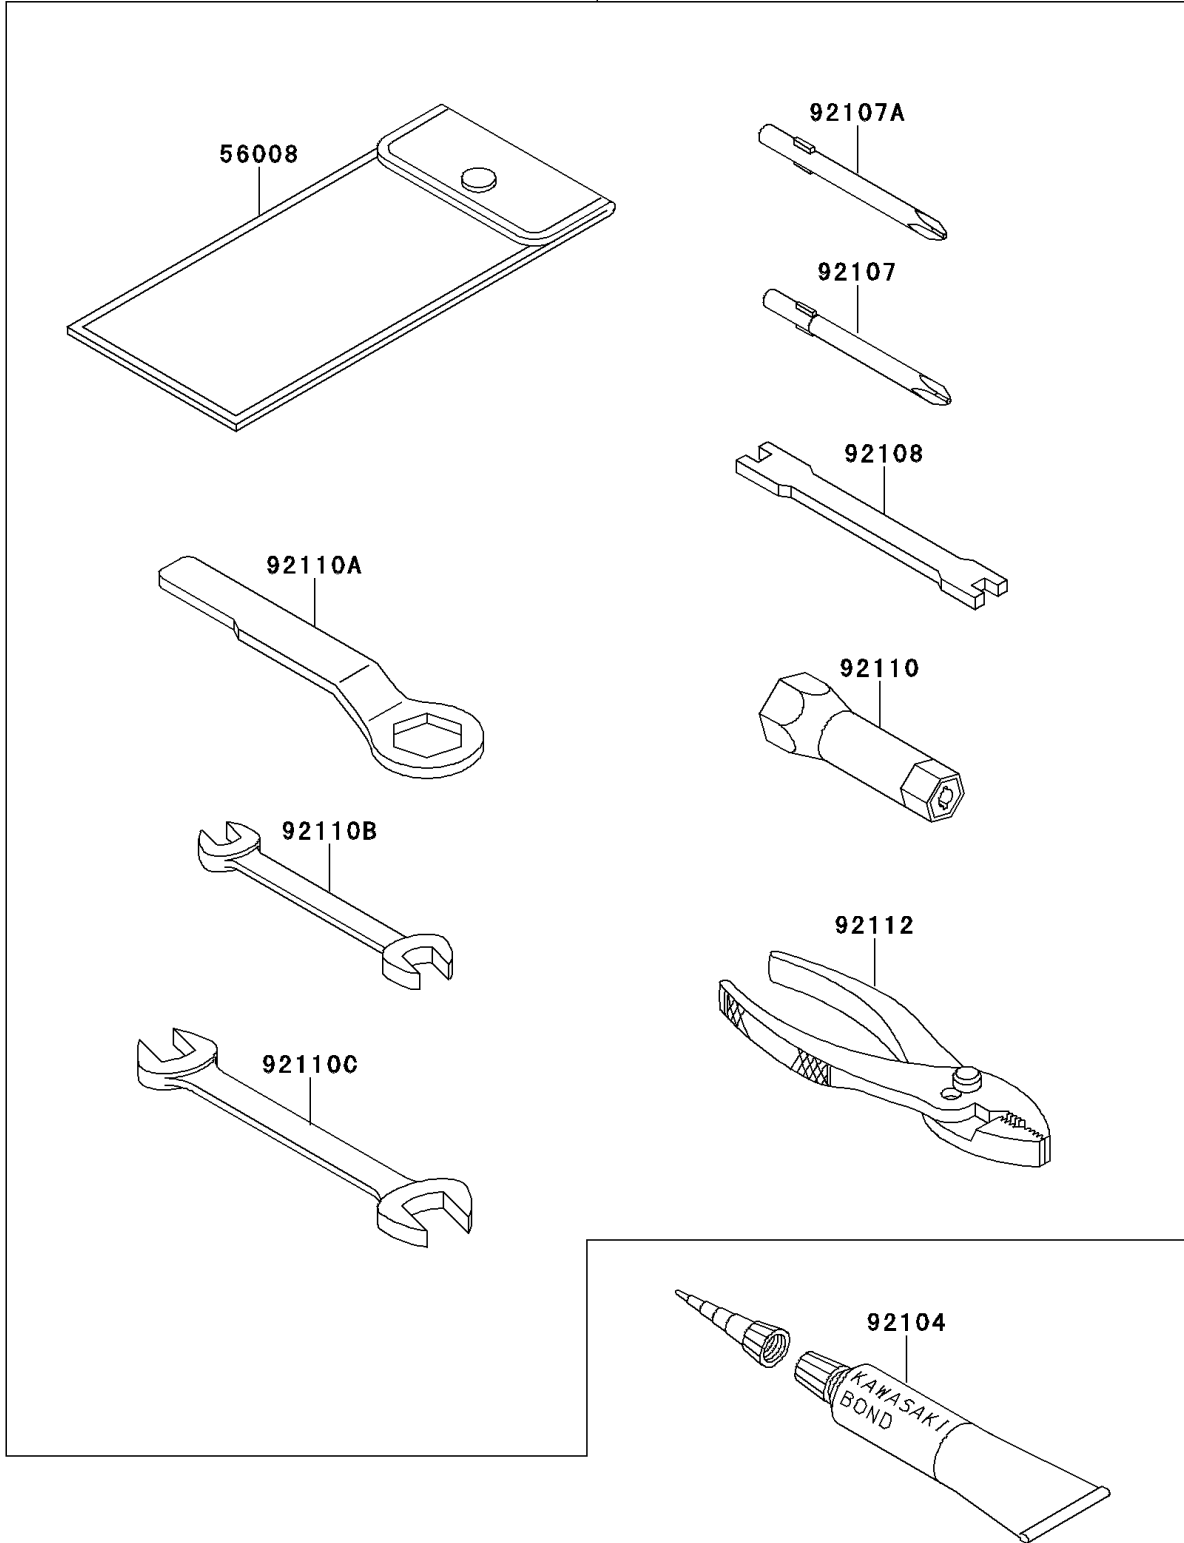

1997 KE100 PARTS DIAGRAM

Owner's Tools

56007

F2810

1997 KE100 PARTS LIST

Owner's Tools

ITEM NAME	PART NUMBER	QUANTITY
TOOLKIT (Ref # 56007)	56007-1280	1
BAG,TOOL (Ref # 56008)	56008-1007	1
GASKET-LIQUID,TUBE,100G,SILVER (Ref # 92104)	92104-002	1
TOOL-DRIVER,#3PHILLIPS (Ref # 92107)	92107-005	1
TOOL-DRIVER,#2PHILLIPS (Ref # 92107A)	92107-1053	1
TOOL-WRENCH,SPOKE (Ref # 92108)	92108-011	1
TOOL-WRENCH,BOX,21MM (Ref # 92110)	92110-1113	1
TOOL-WRENCH,BOX END,22MM (Ref # 92110A)	92110-1148	1
TOOL-WRENCH,OPEN END,10X12 (Ref # 92110B)	92110-1152	1
TOOL-WRENCH,OPEN END,14X17 (Ref # 92110C)	92110-1153	1
TOOL-PLIERS (Ref # 92112)	92112-1001	1