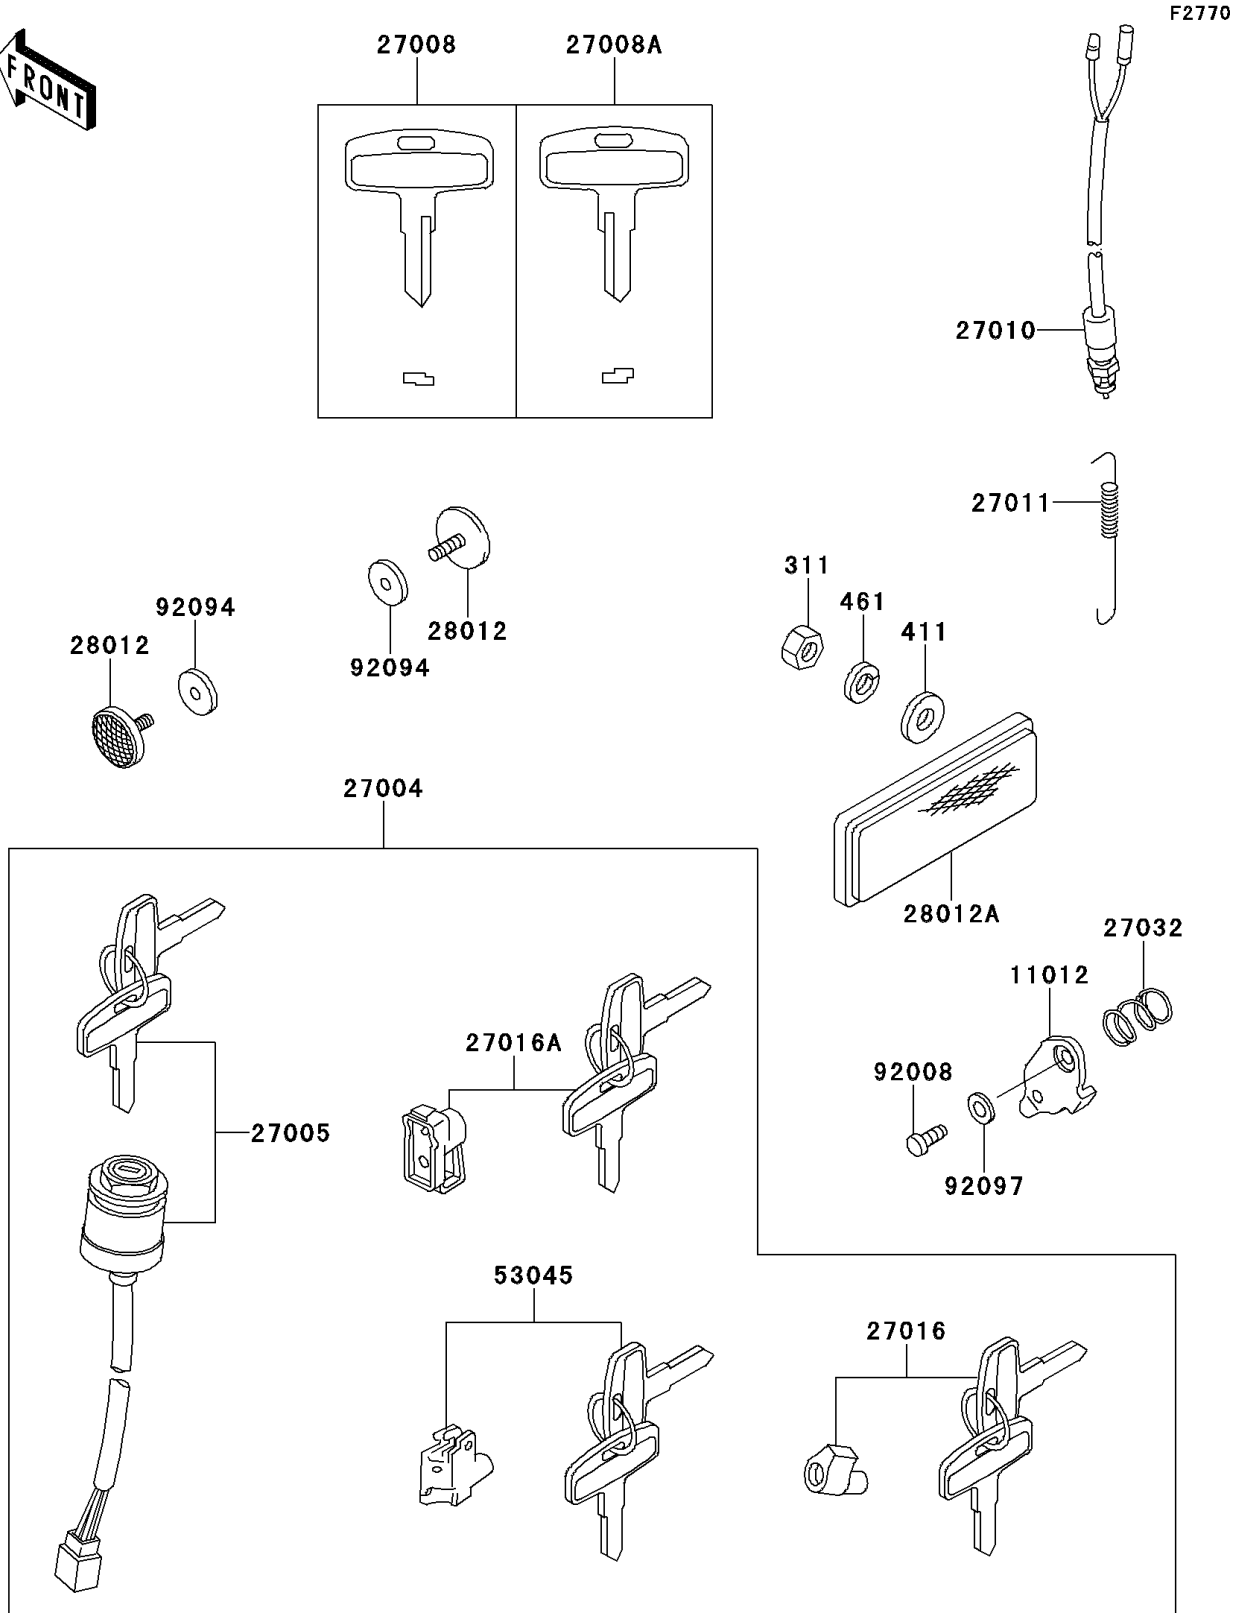

# 1998 KE100 PARTS DIAGRAM

Ignition Switch

# 1998 KE100 PARTS LIST

## Ignition Switch

ITEM NAME	PART NUMBER	QUANTITY
NUT-HEX (Ref # 311)	311B0500	2
WASHER-PLAIN,5MM (Ref # 411)	411B0500	2
WASHER-SPRING,5MM (Ref # 461)	461F0500	2
CAP,STEERING LOCK (Ref # 11012)	11012-1134	1
SWITCH-ASSY (Ref # 27004)	27004-5276	1
SWITCH-ASSY-IGNITION (Ref # 27005)	27005-1054	1
KEY-LOCK,BLANK (Ref # 27008)	27008-1024	1
KEY-LOCK,BLANK (Ref # 27008A)	27008-1025	1
SWITCH,BRAKE LAMP (Ref # 27010)	27010-025	1
SPRING,BRAKE LAMP SWITCH (Ref # 27011)	27011-011	1
LOCK-ASSY,STEERING (Ref # 27016)	27016-042	1
LOCK-ASSY,HELMET (Ref # 27016A)	27016-5098	1
SPRING,STEERING LOCK (Ref # 27032)	27032-001	1
REFLECTOR-REFLEX,FR (Ref # 28012)	28012-016	2
REFLECTOR-REFLEX,RR (Ref # 28012A)	28012-1005	1
HOOK-ASSY,SEAT (Ref # 53045)	53045-014	1
SCREW,3.51MM (Ref # 92008)	92008-007	1
DAMPER,REFLECTOR (Ref # 92094)	92094-011	2
WASHER,WAVE (Ref # 92097)	92097-003	1