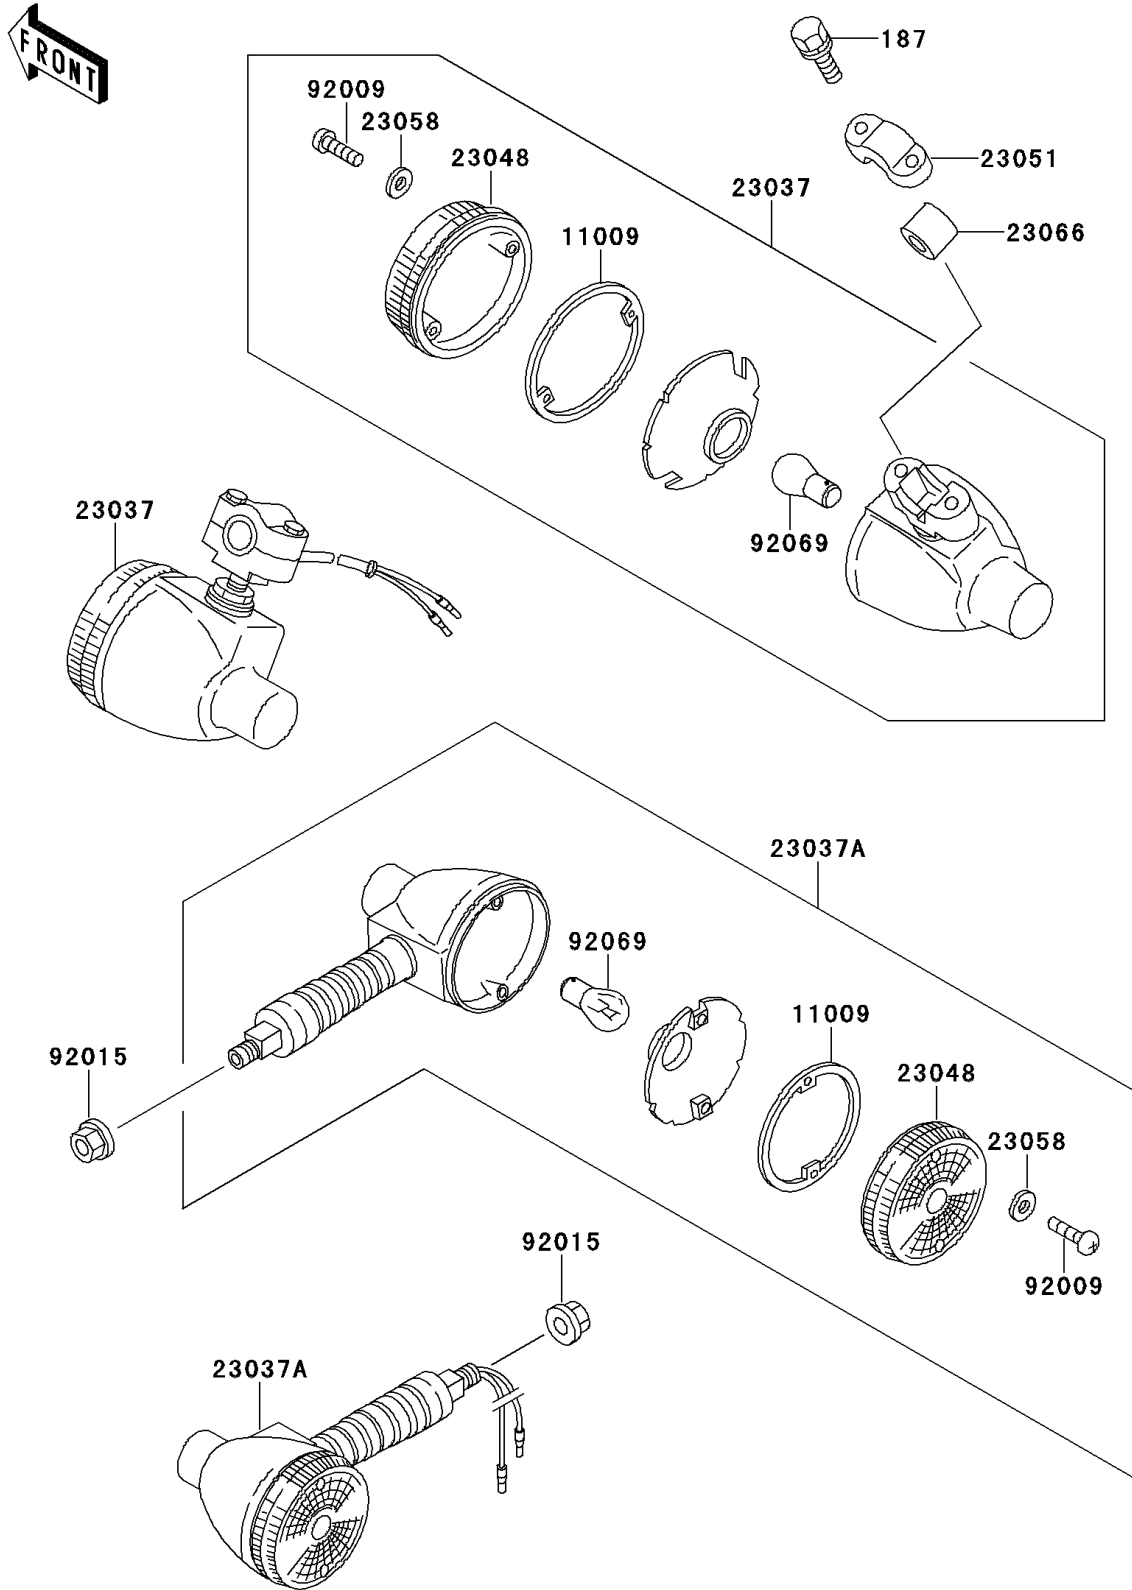

# 1997 KE100 PARTS DIAGRAM

Turn Signals

F2730

## 1997 KE100 PARTS LIST

### Turn Signals

ITEM NAME	PART NUMBER	QUANTITY
BOLT-UPSET-WSP (Ref # 187)	187B0530	4
GASKET,TURN SIGNAL LAMP LENS (Ref # 11009)	11009-1128	4
LAMP-ASSY-SIGNAL,FR (Ref # 23037)	23037-1039	2
LAMP-ASSY-SIGNAL,RR (Ref # 23037A)	23037-1087	2
LENS-SIGNAL LAMP (Ref # 23048)	23048-1076	4
BRACKET-SIGNAL LAMP (Ref # 23051)	23051-1018	2
WASHER,PLAIN,4MM (Ref # 23058)	23058-002	8
DAMPER (Ref # 23066)	23066-003	2
SCREW,TAPPING,4X30 (Ref # 92009)	92009-1056	8
NUT,FLANGED,10MM (Ref # 92015)	92015-1428	2
BULB,6V 21CP (Ref # 92069)	92069-056	4