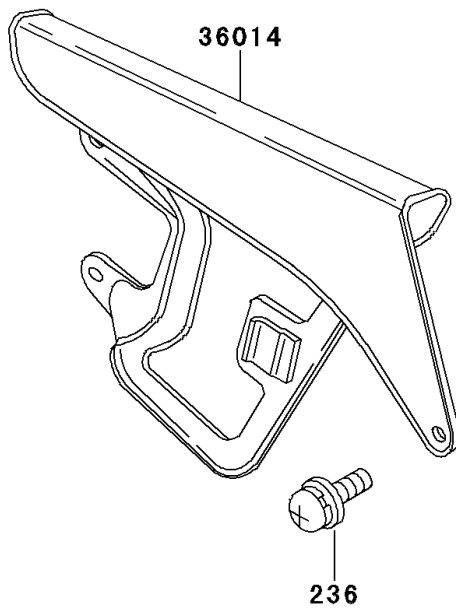

1997 KE100 PARTS DIAGRAM

Side Covers/Chain Cover

F2610

1997 KE100 PARTS LIST

Side Covers/Chain Cover

ITEM NAME	PART NUMBER	QUANTITY
SCREW-PAN-WSP-CROS,6X12 (Ref # 236)	236C0612	3
COVER-SIDE,RH,L.GREEN (Ref # 36001)	36001-1137-6W	1
CASE-CHAIN,BLACK (Ref # 36014)	36014-1047	1
SCREW,PLUG (Ref # 92009)	92009-1001	1
GROMMET (Ref # 92071)	92071-056	2
GROMMET,SIDE COVER (Ref # 92071A)	92071-1001	1