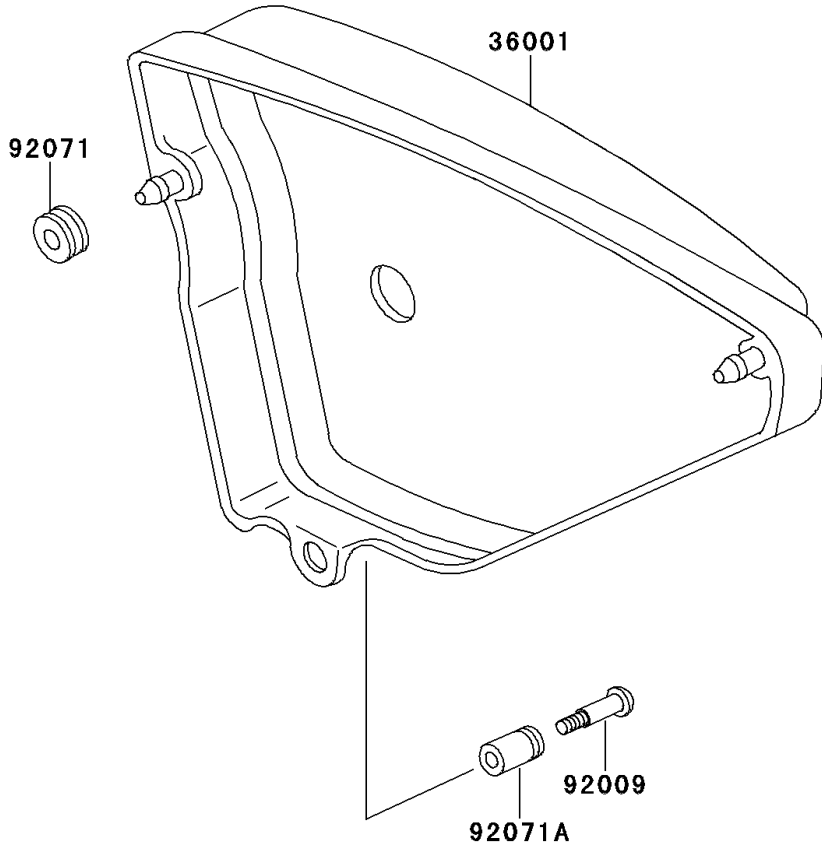

1997 KE100 PARTS DIAGRAM

Side Covers/Chain Cover

F2610

1997 KE100 PARTS LIST

Side Covers/Chain Cover

ITEM NAME	PART NUMBER	QUANTITY
SCREW-PAN-WSP-CROS,6X12 (Ref # 236)	236C0612	3
COVER-SIDE,RH,L.GREEN (Ref # 36001)	36001-1137-6W	1
CASE-CHAIN,BLACK (Ref # 36014)	36014-1047	1
SCREW,PLUG (Ref # 92009)	92009-1001	1
GROMMET (Ref # 92071)	92071-056	2
GROMMET,SIDE COVER (Ref # 92071A)	92071-1001	1