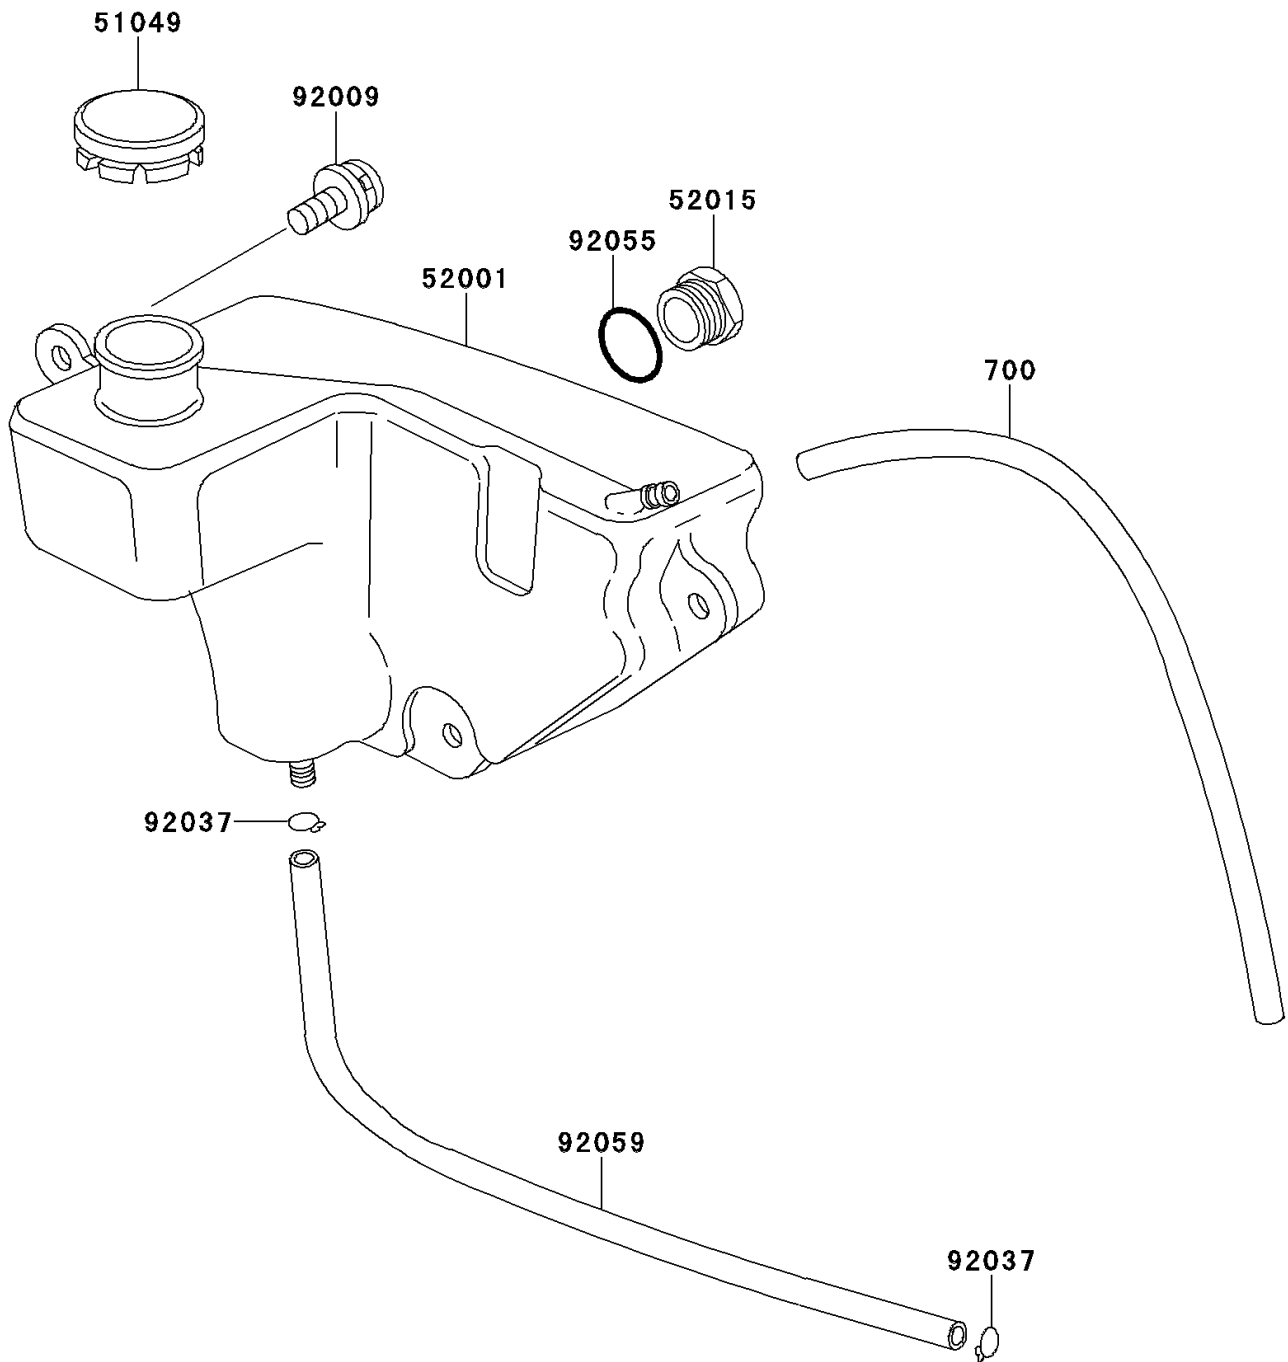

1998 KE100 PARTS DIAGRAM

Oil Tank

F2450

1998 KE100 PARTS LIST

Oil Tank

ITEM NAME	PART NUMBER	QUANTITY
TUBE-PVC,5X280 (Ref # 700)	700Q05280	1
CAP-TANK,OIL (Ref # 51049)	51049-1004	1
TANK-OIL (Ref # 52001)	52001-1003	1
GAUGE,OIL LEVEL (Ref # 52015)	52015-002	1
SCREW-PAN-WSP-CROS,6X16 (Ref # 92009)	92009-1283	3
CLAMP,TUBE (Ref # 92037)	92037-010	2
RING-O,20MM (Ref # 92055)	92055-051	1
TUBE,4.5X9X220 (Ref # 92059)	92059-073	1