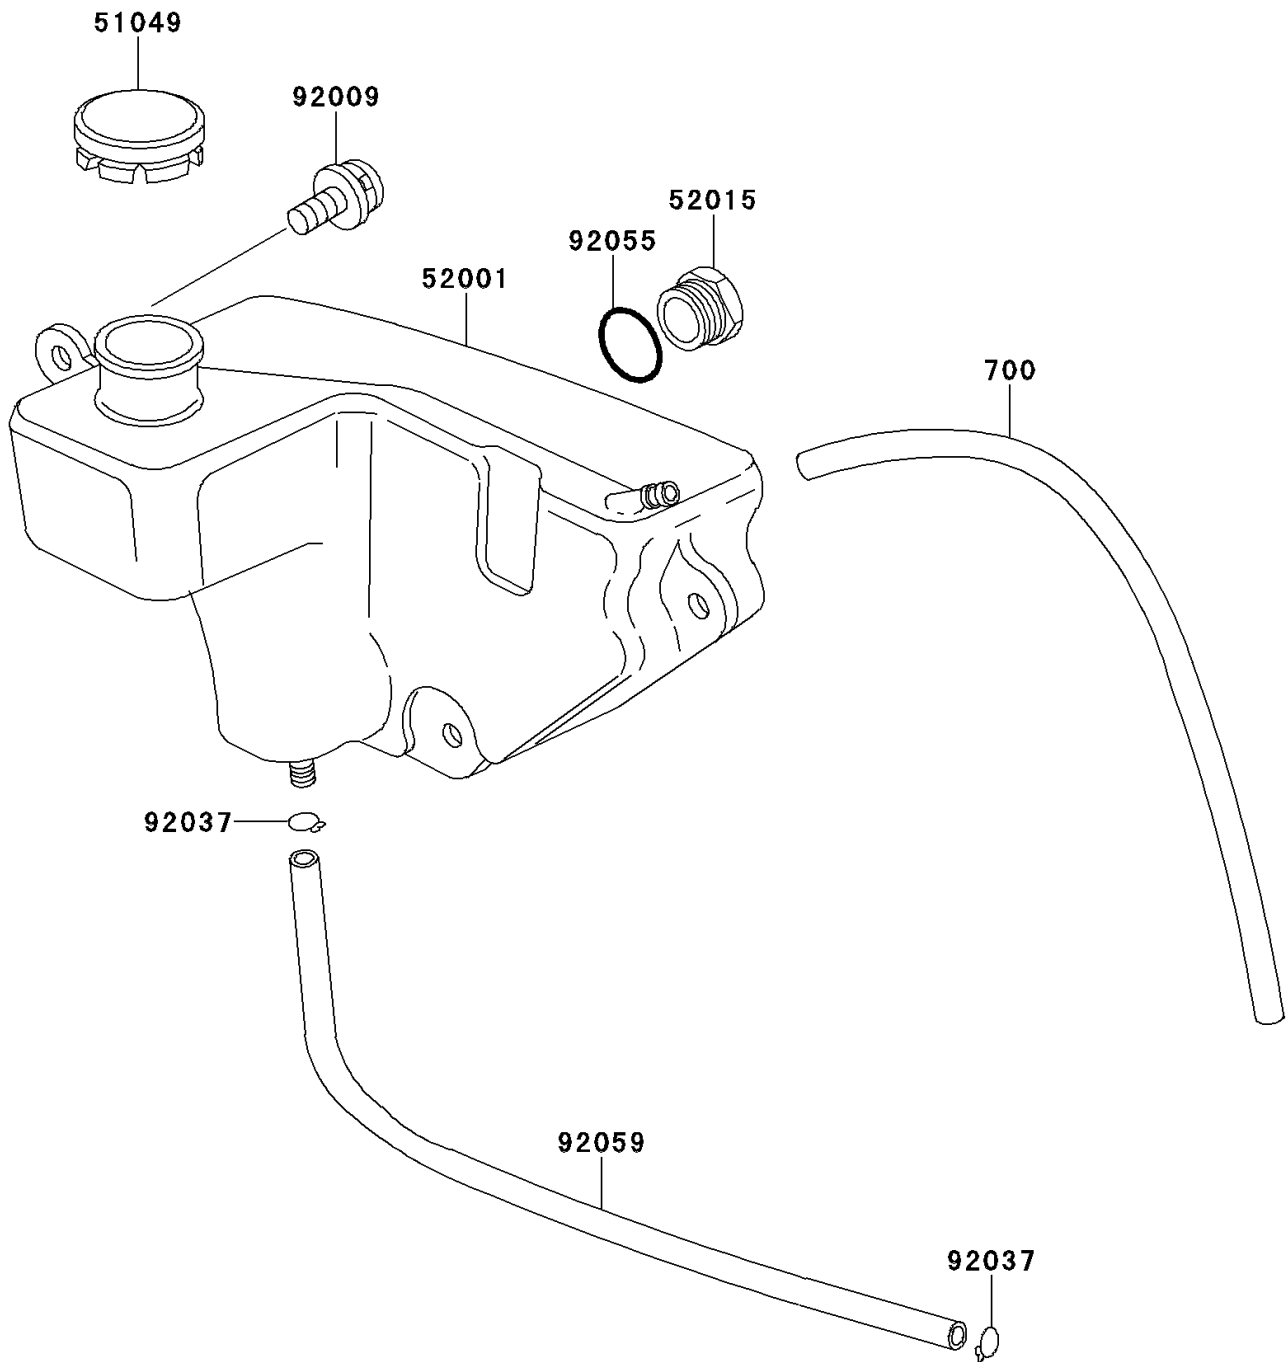

1997 KE100 PARTS DIAGRAM

Oil Tank

F2450

1997 KE100 PARTS LIST

Oil Tank

ITEM NAME	PART NUMBER	QUANTITY
TUBE-PVC,5X280 (Ref # 700)	700Q05280	1
CAP-TANK,OIL (Ref # 51049)	51049-1004	1
TANK-OIL (Ref # 52001)	52001-1003	1
GAUGE,OIL LEVEL (Ref # 52015)	52015-002	1
SCREW-PAN-WSP-CROS,6X16 (Ref # 92009)	92009-1283	3
CLAMP,TUBE (Ref # 92037)	92037-010	2
RING-O,20MM (Ref # 92055)	92055-051	1
TUBE,4.5X9X220 (Ref # 92059)	92059-073	1