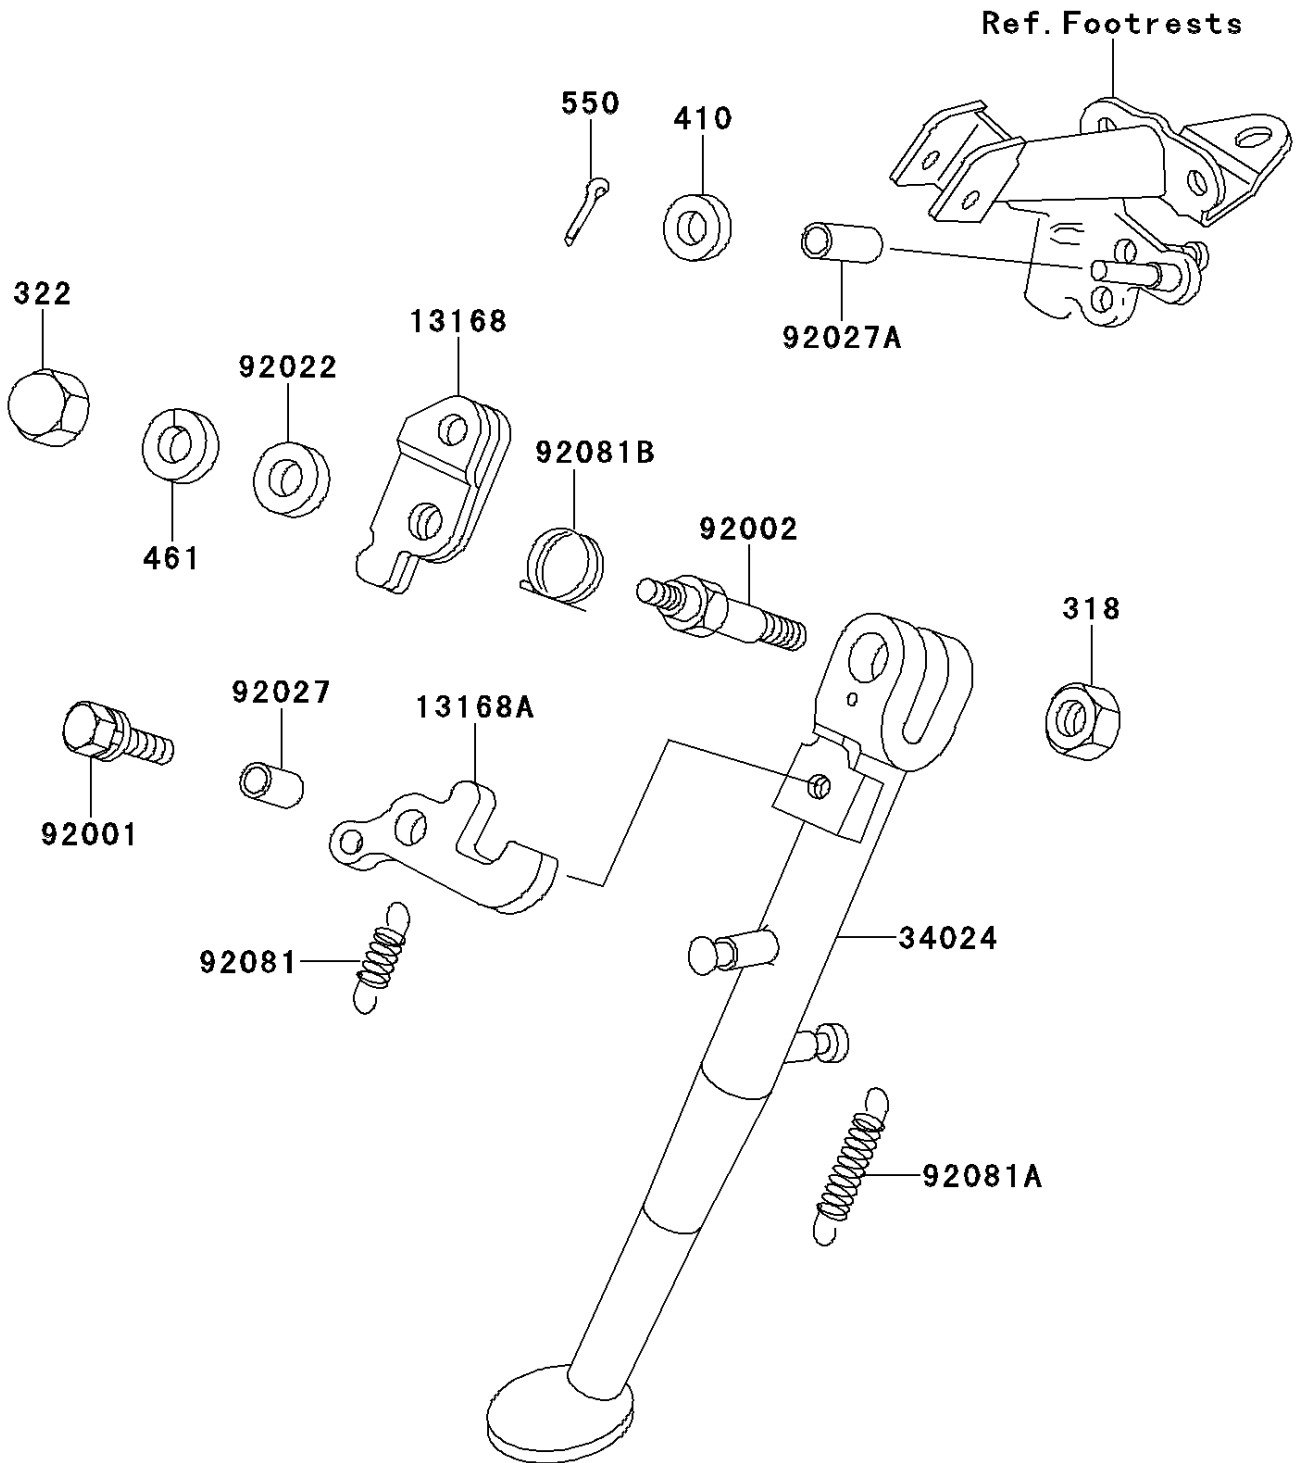

# 1997 KE100 PARTS DIAGRAM

Stand(s)

F2190

## 1997 KE100 PARTS LIST

Stand(s)

ITEM NAME	PART NUMBER	QUANTITY
NUT-HEX-SMALL (Ref # 318)	318C0800	1
NUT-CAP,6MM,BLACK (Ref # 322)	322C0600	1
WASHER-PLAIN-SMALL,6MM,BLACK (Ref # 410)	410F0600	1
WASHER-SPRING,6MM,BLACK (Ref # 461)	461K0600	1
PIN-COTTER,1.6X15 (Ref # 550)	550D1615	1
LEVER,SIDE STAND (Ref # 13168)	13168-1035	1
LEVER,SIDE STAND (Ref # 13168A)	13168-1068	1
STAND-SIDE (Ref # 34024)	34024-1052	1
BOLT,6X12,BLACK (Ref # 92001)	92001-1956	1
BOLT,SIDE STAND (Ref # 92002)	92002-1220	1
WASHER,6.5X16X2 (Ref # 92022)	92022-1342	1
COLLAR,6.3X10X4.8 (Ref # 92027)	92027-1066	1
COLLAR,6.3X10X12 (Ref # 92027A)	92027-1143	1
SPRING,STOPPER RETURN (Ref # 92081)	92081-1010	1
SPRING,STAND (Ref # 92081A)	92081-1052	1
SPRING,SIDE STAND (Ref # 92081B)	92081-1107	1