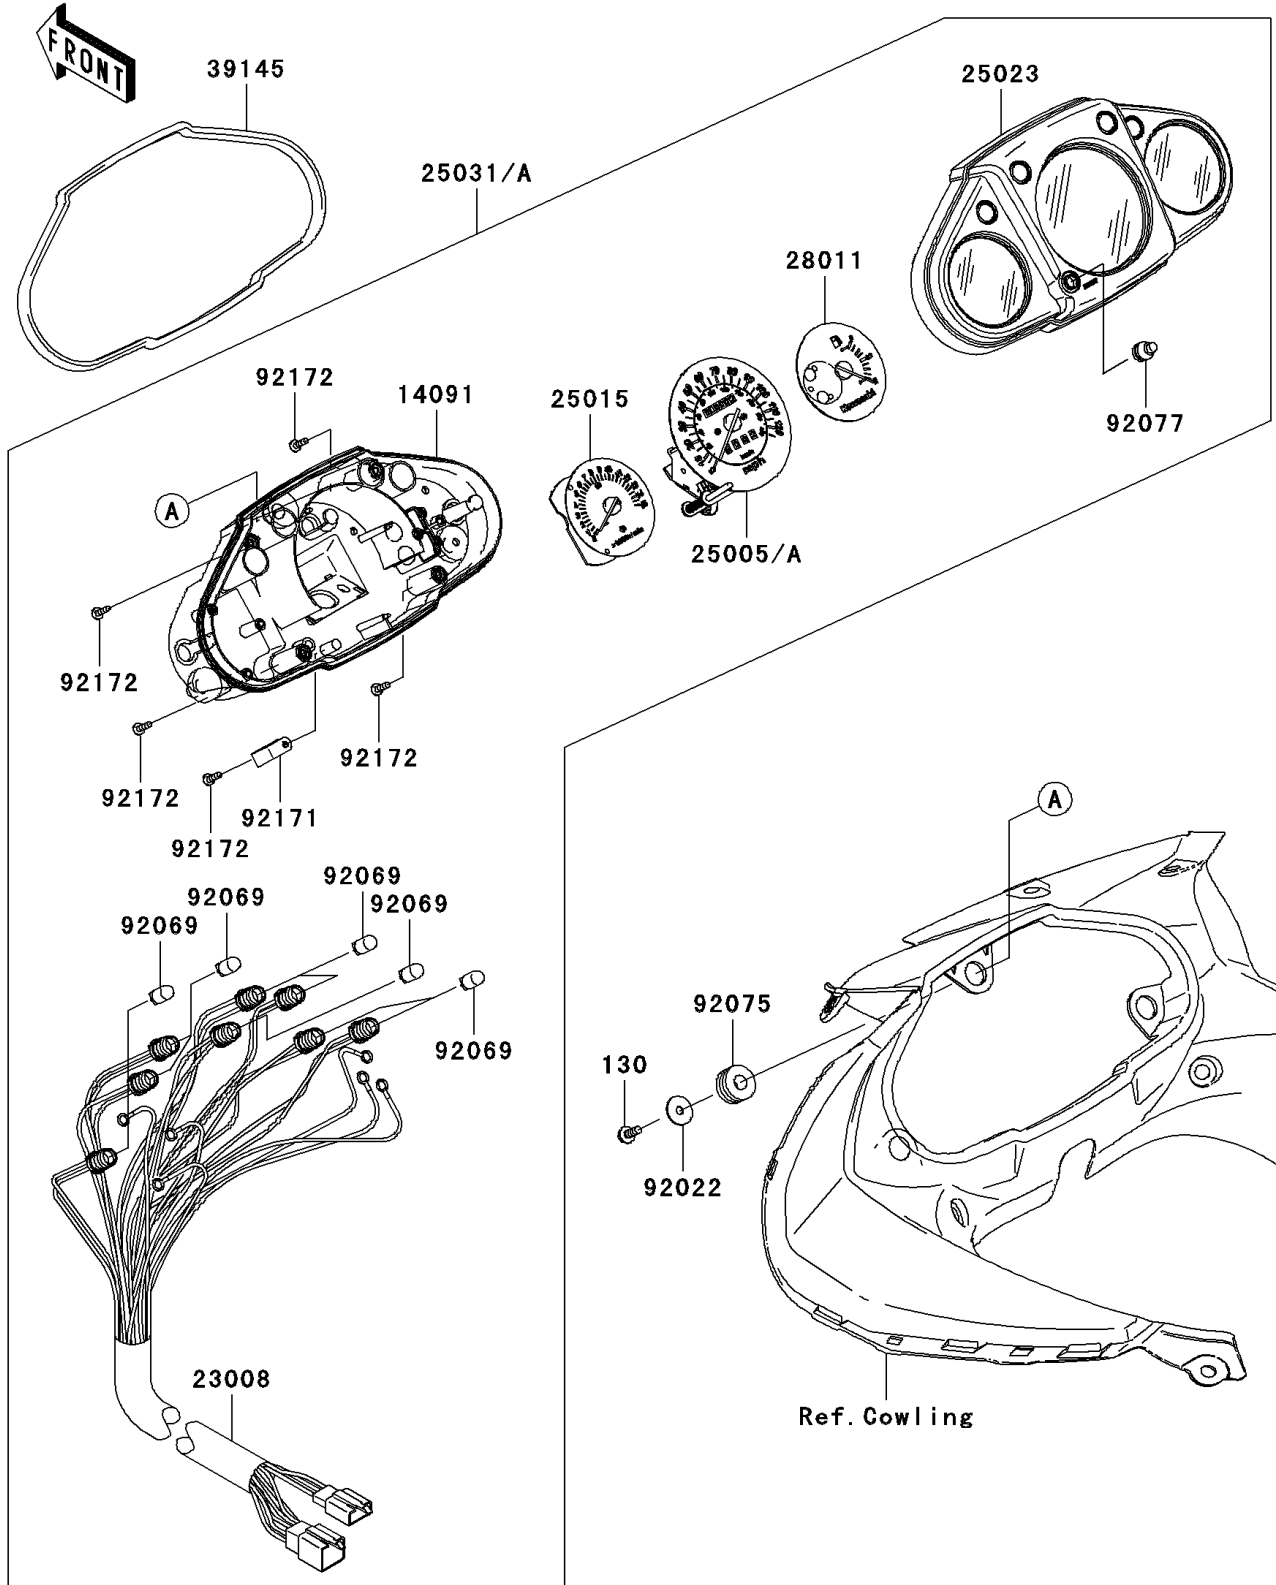

# 2009 Ninja® 250R PARTS DIAGRAM

Meter(s)

F2530

## 2009 Ninja® 250R PARTS LIST

Meter(s)

ITEM NAME	PART NUMBER	QUANTITY
BOLT-FLANGED,5X14 (Ref # 130)	130BA0514	3
COVER,METER HOUSING (Ref # 14091)	14091-0804	1
SOCKET-ASSY,METER (Ref # 23008)	23008-0076	1
TACHOMETER,X1000R/MIN (Ref # 25015)	25015-0012	1
COVER-METER CASE,UPP (Ref # 25023)	25023-0031	1
METER,FUEL (Ref # 28011)	28011-0093	1
TRIM-SEAL,L=640 (Ref # 39145)	39145-0039	1
WASHER,5.5X20X1.2 (Ref # 92022)	92022-104	3
BULB,12V 3.4W,T10 (Ref # 92069)	92069-1007	8
DAMPER (Ref # 92075)	92075-1690	3
KNOB,TRIP RESET (Ref # 92077)	92077-0010	1
CLAMP (Ref # 92171)	92171-1601	1
SCREW,TAPPING (Ref # 92172)	92172-0340	5
SPEEDOMETER,MPH (Ref # 25005)	25005-0042	1
SPEEDOMETER,KPH (Ref # 25005A)	25005-0043	1
METER-ASSY,MPH (Ref # 25031)	25031-0159	1
METER-ASSY,KPH (Ref # 25031A)	25031-0209	1