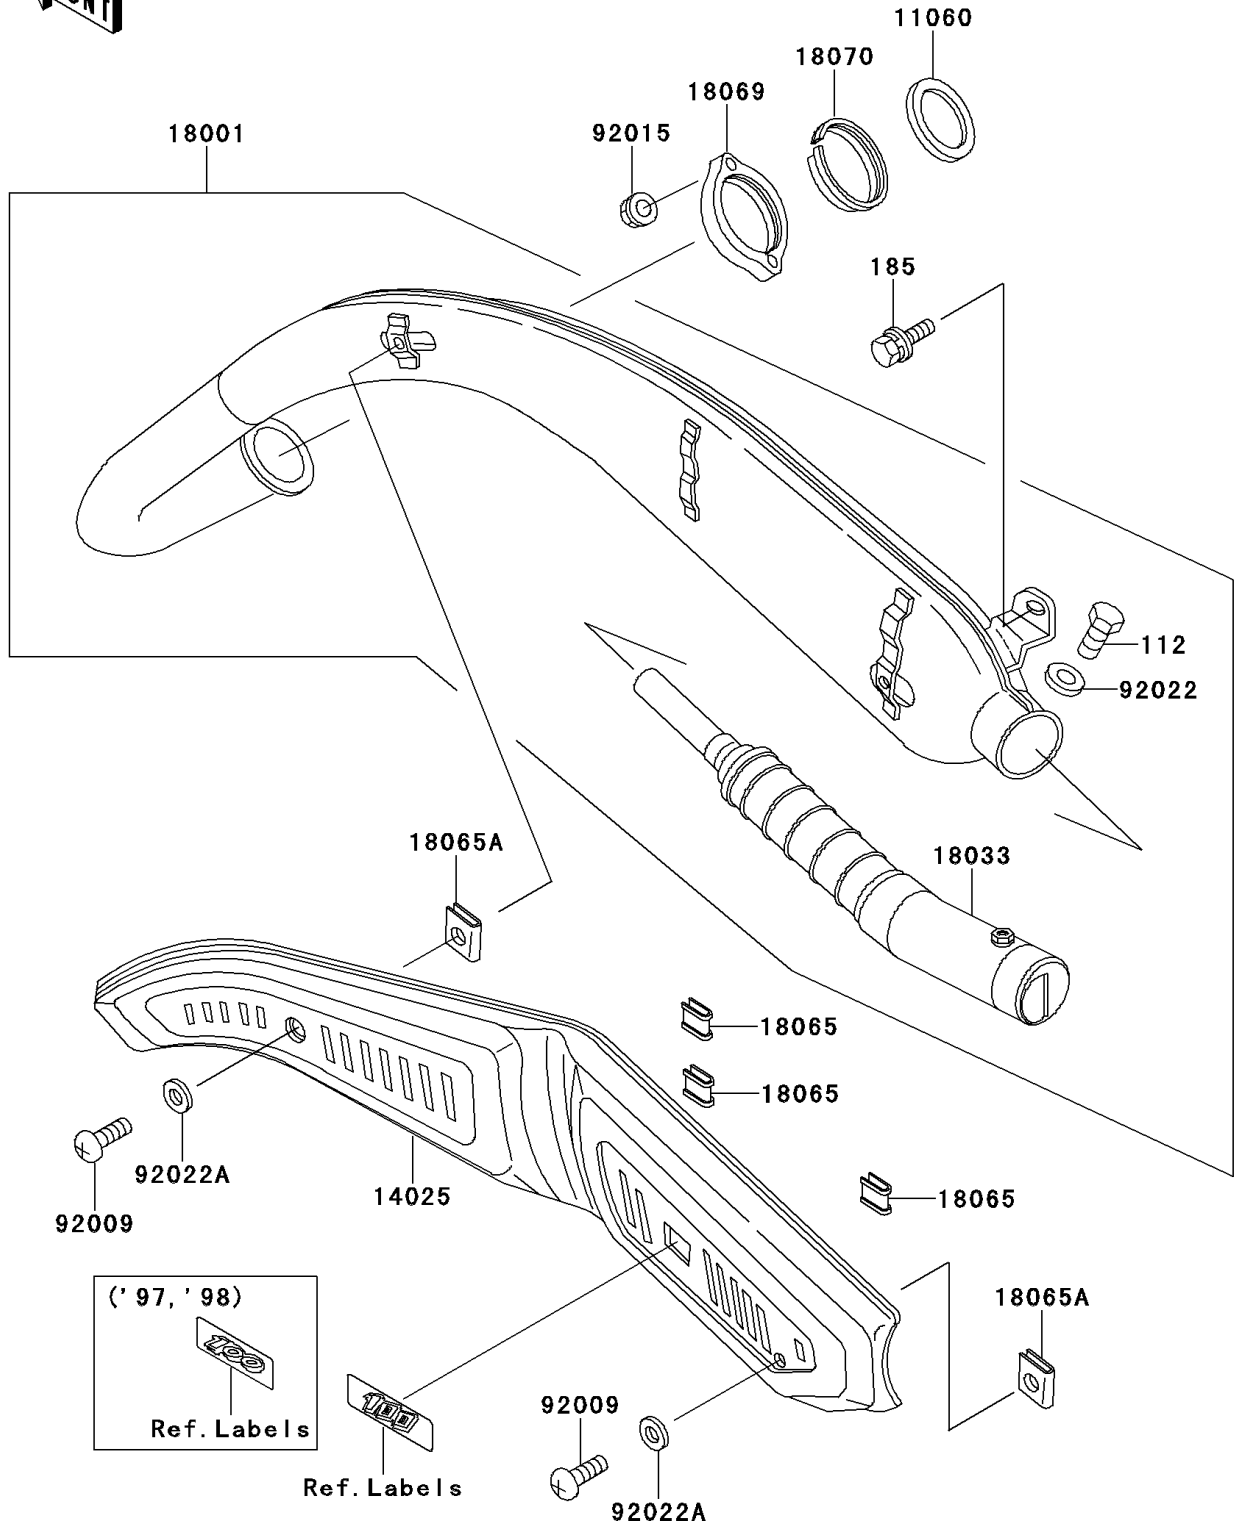

1997 KE100 PARTS DIAGRAM

Muffler(s)

E1140

1997 KE100 PARTS LIST

Muffler(s)

ITEM NAME	PART NUMBER	QUANTITY
BOLT-UPSET (Ref # 112)	112B0614	2
BOLT-UPSET-WSP-SMALL (Ref # 185)	185C0816	2
GASKET,EXHAUST PIPE (Ref # 11060)	11060-1203	1
COVER,MUFFLER,F.BLACK (Ref # 14025)	14025-1372	1
MUFFLER (Ref # 18001)	18001-1603	1
BAFFLE-PIPE MUFFLER (Ref # 18033)	18033-070	1
INSULATOR,HEAT (Ref # 18065)	18065-007	3
INSULATOR,HEAT (Ref # 18065A)	18065-009	2
HOLDER-EXHAUST PIPE (Ref # 18069)	18069-048	1
COLLAR,EXHAUST PIPE HOLDER (Ref # 18070)	18070-008	1
SCREW,6X12 (Ref # 92009)	92009-1309	2
NUT,6MM (Ref # 92015)	92015-1365	2
WASHER,6.1X12X1 (Ref # 92022)	92022-077	2
WASHER,TOOTHED,6MM (Ref # 92022A)	92022-1548	2