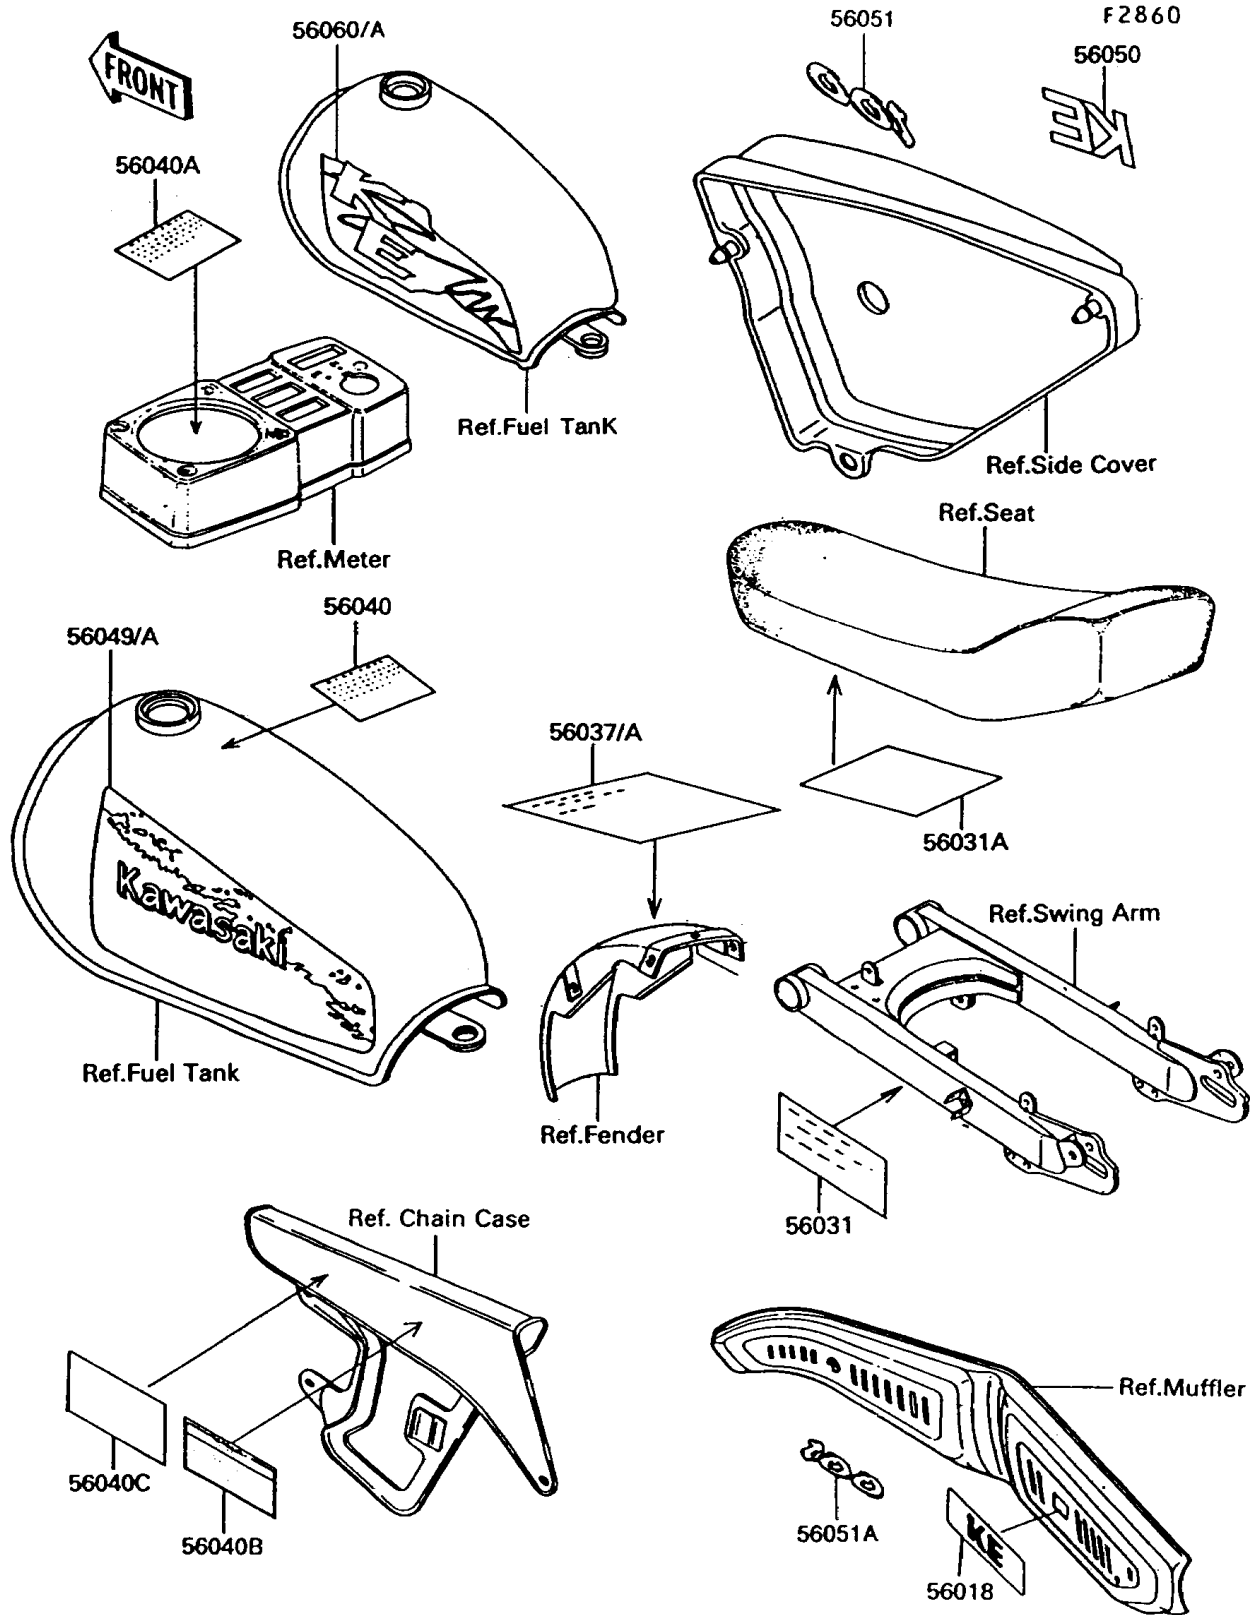

## 1992 KE100 PARTS DIAGRAM

Labels(KE100-B11/B12/B13/B14)

## 1992 KE100 PARTS LIST

Labels(KE100-B11/B12/B13/B14)

ITEM NAME	PART NUMBER	QUANTITY
MARK,MUFFLER COVER (Ref # 56018)	56018-1322	1
LABEL-MANUAL,CHAIN (Ref # 56031)	56031-1336	1
LABEL-MANUAL,BATTERY VENT (Ref # 56031A)	56031-1804	1
LABEL-SPECIFICATION,TIRE&LOAD (Ref # 56037)	56037-1154	1
LABEL-SPECIFICATION,TIRE&LOAD (Ref # 56037A)	56037-1565	1
LABEL-WARNING,BREAK IN CAUTION (Ref # 56040)	56040-1008	1
LABEL-WARNING,BREAK IN CAUTION (Ref # 56040A)	56040-1010	1
LABEL-WARNING,SIDE STAND (Ref # 56040B)	56040-1012	1
LABEL-WARNING,SIDE STAND (Ref # 56040C)	56040-1116	1
PATTERN,FUEL TANK,LH (Ref # 56049)	56049-1788	1
PATTERN,FUEL TANK,RH (Ref # 56049A)	56049-1789	1
MARK,SIDE COVER,KE (Ref # 56050)	56050-1584	1