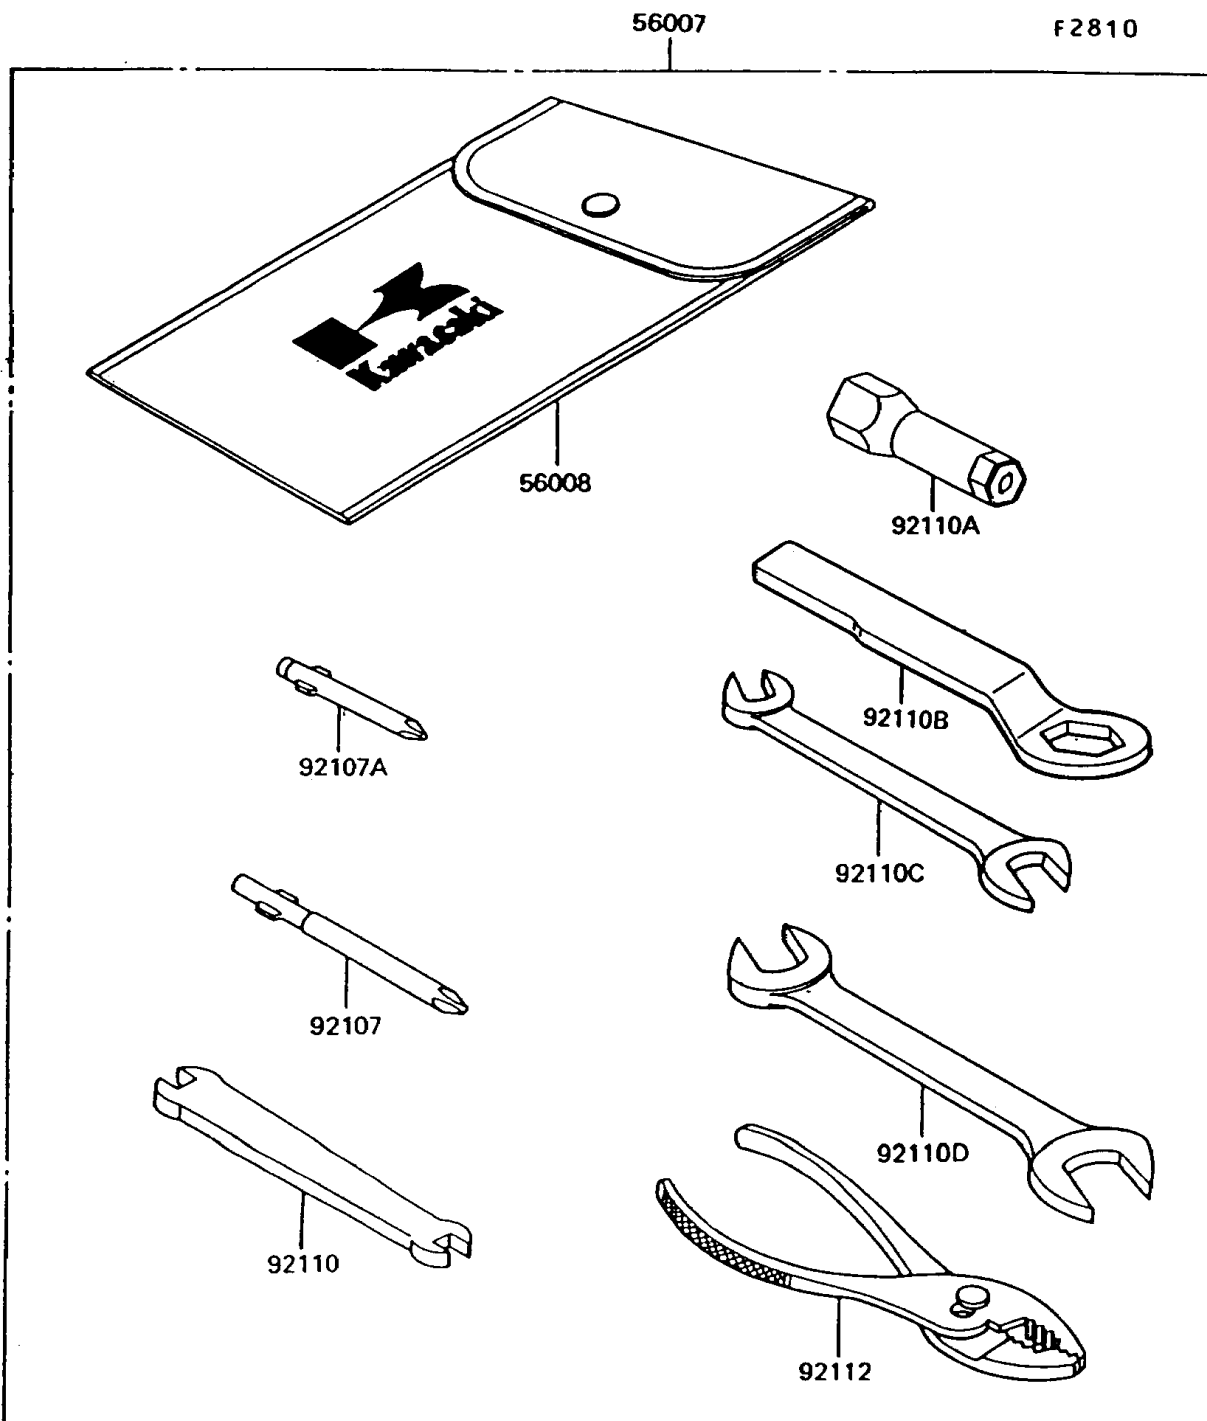

1995 KE100 PARTS DIAGRAM

Owner's Tools

1995 KE100 PARTS LIST

Owner's Tools

ITEM NAME	PART NUMBER	QUANTITY
TOOLKIT (Ref # 56007)	56007-1280	1
BAG,TOOL (Ref # 56008)	56008-1007	1
GASKET-LIQUID,TUBE,100G,SILVER (Ref # 92104)	92104-002	1
TOOL-DRIVER,#3PHILLIPS (Ref # 92107)	92107-005	1
TOOL-DRIVER,#2PHILLIPS (Ref # 92107A)	92107-1053	1
TOOL-WRENCH,SPOKE,5.1X5.8 (Ref # 92110)	92110-1044	1
TOOL-WRENCH,BOX,21MM (Ref # 92110A)	92110-1113	1
TOOL-WRENCH,BOX END,22MM (Ref # 92110B)	92110-1148	1
TOOL-WRENCH,OPEN END,10X12 (Ref # 92110C)	92110-1152	1
TOOL-WRENCH,OPEN END,14X17 (Ref # 92110D)	92110-1153	1
TOOL-PLIERS (Ref # 92112)	92112-003	1