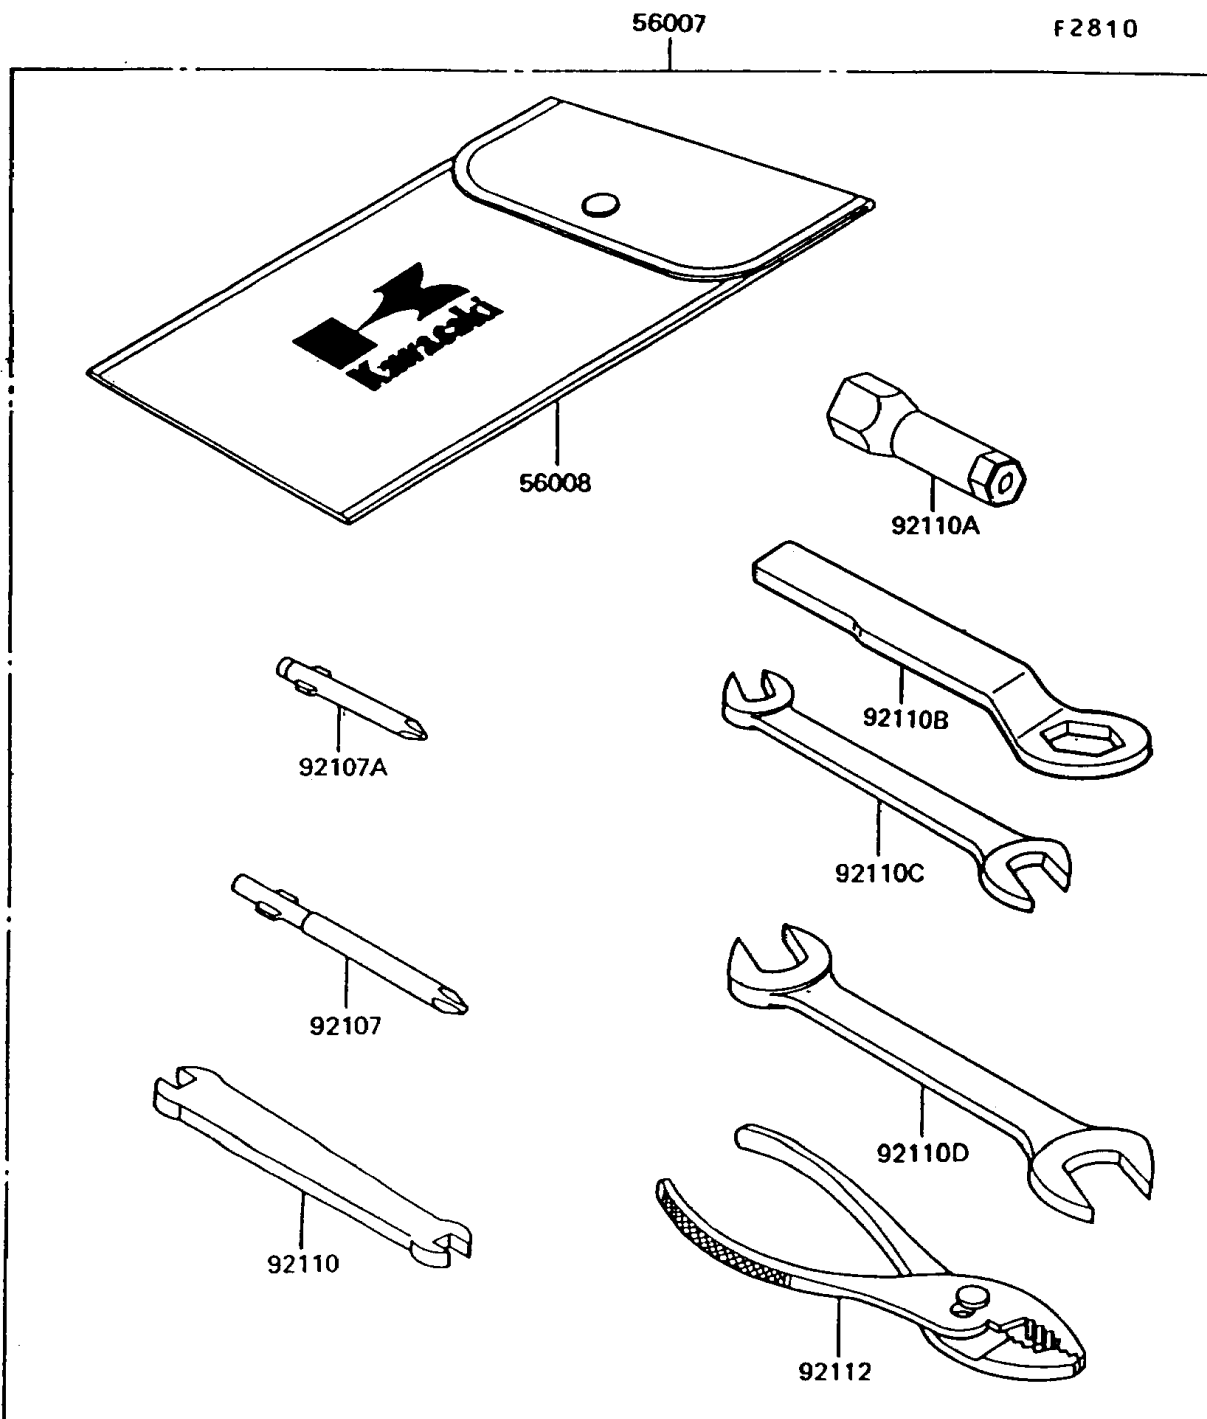

## 1992 KE100 PARTS DIAGRAM

Owner's Tools

## 1992 KE100 PARTS LIST

### Owner's Tools

ITEM NAME	PART NUMBER	QUANTITY
TOOLKIT (Ref # 56007)	56007-1280	1
BAG,TOOL (Ref # 56008)	56008-1007	1
GASKET-LIQUID,TUBE,100G,SILVER (Ref # 92104)	92104-002	1
TOOL-DRIVER,#3PHILLIPS (Ref # 92107)	92107-005	1
TOOL-DRIVER,#2PHILLIPS (Ref # 92107A)	92107-1053	1
TOOL-WRENCH,SPOKE,5.1X5.8 (Ref # 92110)	92110-1044	1
TOOL-WRENCH,BOX,21MM (Ref # 92110A)	92110-1113	1
TOOL-WRENCH,BOX END,22MM (Ref # 92110B)	92110-1148	1
TOOL-WRENCH,OPEN END,10X12 (Ref # 92110C)	92110-1152	1
TOOL-WRENCH,OPEN END,14X17 (Ref # 92110D)	92110-1153	1
TOOL-PLIERS (Ref # 92112)	92112-003	1