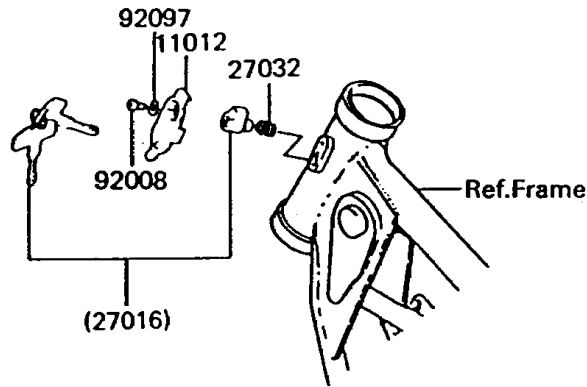

1995 KE100 PARTS DIAGRAM

Ignition Switch

F2770

1995 KE100 PARTS LIST

Ignition Switch

ITEM NAME	PART NUMBER	QUANTITY
NUT-HEX (Ref # 311)	311B0500	1
WASHER-PLAIN,5MM (Ref # 411)	411B0500	1
WASHER-SPRING,5MM (Ref # 461)	461F0500	1
CAP,STEERING LOCK (Ref # 11012)	11012-1134	1
SWITCH-ASSY (Ref # 27004)	27004-5276	1
SWITCH-ASSY-IGNITION (Ref # 27005)	27005-1054	1
KEY-LOCK,BLANK (Ref # 27008)	27008-1024	1
KEY-LOCK,BLANK (Ref # 27008A)	27008-1025	1
SWITCH,BRAKE LAMP (Ref # 27010)	27010-025	1
SPRING,BRAKE LAMP SWITCH (Ref # 27011)	27011-011	1
LOCK-ASSY,STEERING (Ref # 27016)	27016-042	1
LOCK-ASSY,HELMET (Ref # 27016A)	27016-5098	1
SPRING,STEERING LOCK (Ref # 27032)	27032-001	1
REFLECTOR-REFLEX,FR (Ref # 28012)	28012-016	1
REFLECTOR-REFLEX,RR (Ref # 28012A)	28012-1005	1
HOOK-ASSY,SEAT (Ref # 53045)	53045-014	1
SCREW,3.51MM (Ref # 92008)	92008-007	1
DAMPER,REFLECTOR (Ref # 92094)	92094-011	1
WASHER,WAVE (Ref # 92097)	92097-003	1