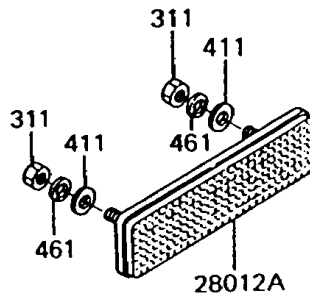

1995 KE100 PARTS DIAGRAM

Ignition Switch

F2770

1995 KE100 PARTS LIST

Ignition Switch

ITEM NAME	PART NUMBER	QUANTITY
NUT-HEX (Ref # 311)	311B0500	1
WASHER-PLAIN,5MM (Ref # 411)	411B0500	1
WASHER-SPRING,5MM (Ref # 461)	461F0500	1
CAP,STEERING LOCK (Ref # 11012)	11012-1134	1
SWITCH-ASSY (Ref # 27004)	27004-5276	1
SWITCH-ASSY-IGNITION (Ref # 27005)	27005-1054	1
KEY-LOCK,BLANK (Ref # 27008)	27008-1024	1
KEY-LOCK,BLANK (Ref # 27008A)	27008-1025	1
SWITCH,BRAKE LAMP (Ref # 27010)	27010-025	1
SPRING,BRAKE LAMP SWITCH (Ref # 27011)	27011-011	1
LOCK-ASSY,STEERING (Ref # 27016)	27016-042	1
LOCK-ASSY,HELMET (Ref # 27016A)	27016-5098	1
SPRING,STEERING LOCK (Ref # 27032)	27032-001	1
REFLECTOR-REFLEX,FR (Ref # 28012)	28012-016	1
REFLECTOR-REFLEX,RR (Ref # 28012A)	28012-1005	1
HOOK-ASSY,SEAT (Ref # 53045)	53045-014	1
SCREW,3.51MM (Ref # 92008)	92008-007	1
DAMPER,REFLECTOR (Ref # 92094)	92094-011	1
WASHER,WAVE (Ref # 92097)	92097-003	1