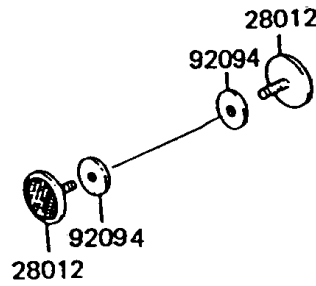

1995 KE100 PARTS DIAGRAM

Ignition Switch

F2770

1995 KE100 PARTS LIST

Ignition Switch

ITEM NAME	PART NUMBER	QUANTITY
NUT-HEX (Ref # 311)	311B0500	1
WASHER-PLAIN,5MM (Ref # 411)	411B0500	1
WASHER-SPRING,5MM (Ref # 461)	461F0500	1
CAP,STEERING LOCK (Ref # 11012)	11012-1134	1
SWITCH-ASSY (Ref # 27004)	27004-5276	1
SWITCH-ASSY-IGNITION (Ref # 27005)	27005-1054	1
KEY-LOCK,BLANK (Ref # 27008)	27008-1024	1
KEY-LOCK,BLANK (Ref # 27008A)	27008-1025	1
SWITCH,BRAKE LAMP (Ref # 27010)	27010-025	1
SPRING,BRAKE LAMP SWITCH (Ref # 27011)	27011-011	1
LOCK-ASSY,STEERING (Ref # 27016)	27016-042	1
LOCK-ASSY,HELMET (Ref # 27016A)	27016-5098	1
SPRING,STEERING LOCK (Ref # 27032)	27032-001	1
REFLECTOR-REFLEX,FR (Ref # 28012)	28012-016	1
REFLECTOR-REFLEX,RR (Ref # 28012A)	28012-1005	1
HOOK-ASSY,SEAT (Ref # 53045)	53045-014	1
SCREW,3.51MM (Ref # 92008)	92008-007	1
DAMPER,REFLECTOR (Ref # 92094)	92094-011	1
WASHER,WAVE (Ref # 92097)	92097-003	1