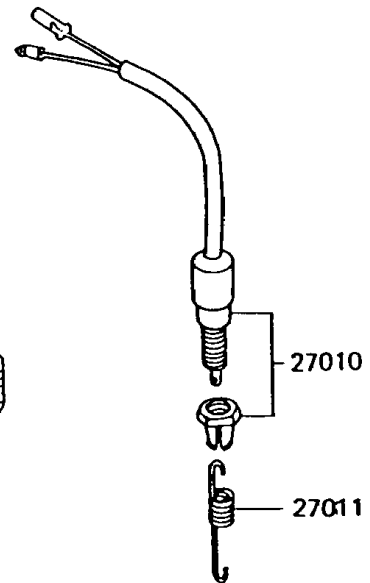

1995 KE100 PARTS DIAGRAM

Ignition Switch

F2770

1995 KE100 PARTS LIST

Ignition Switch

ITEM NAME	PART NUMBER	QUANTITY
NUT-HEX (Ref # 311)	311B0500	1
WASHER-PLAIN,5MM (Ref # 411)	411B0500	1
WASHER-SPRING,5MM (Ref # 461)	461F0500	1
CAP,STEERING LOCK (Ref # 11012)	11012-1134	1
SWITCH-ASSY (Ref # 27004)	27004-5276	1
SWITCH-ASSY-IGNITION (Ref # 27005)	27005-1054	1
KEY-LOCK,BLANK (Ref # 27008)	27008-1024	1
KEY-LOCK,BLANK (Ref # 27008A)	27008-1025	1
SWITCH,BRAKE LAMP (Ref # 27010)	27010-025	1
SPRING,BRAKE LAMP SWITCH (Ref # 27011)	27011-011	1
LOCK-ASSY,STEERING (Ref # 27016)	27016-042	1
LOCK-ASSY,HELMET (Ref # 27016A)	27016-5098	1
SPRING,STEERING LOCK (Ref # 27032)	27032-001	1
REFLECTOR-REFLEX,FR (Ref # 28012)	28012-016	1
REFLECTOR-REFLEX,RR (Ref # 28012A)	28012-1005	1
HOOK-ASSY,SEAT (Ref # 53045)	53045-014	1
SCREW,3.51MM (Ref # 92008)	92008-007	1
DAMPER,REFLECTOR (Ref # 92094)	92094-011	1
WASHER,WAVE (Ref # 92097)	92097-003	1