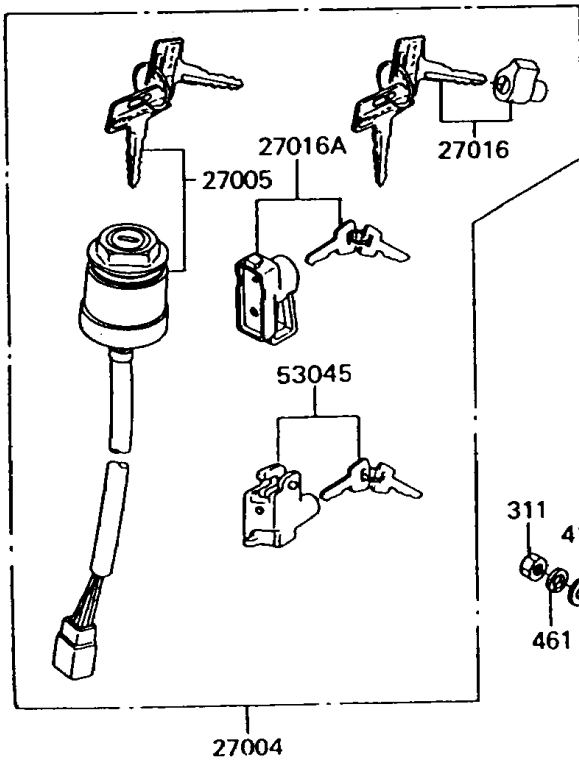

1995 KE100 PARTS DIAGRAM

Ignition Switch

F2770

1995 KE100 PARTS LIST

Ignition Switch

ITEM NAME	PART NUMBER	QUANTITY
NUT-HEX (Ref # 311)	311B0500	1
WASHER-PLAIN,5MM (Ref # 411)	411B0500	1
WASHER-SPRING,5MM (Ref # 461)	461F0500	1
CAP,STEERING LOCK (Ref # 11012)	11012-1134	1
SWITCH-ASSY (Ref # 27004)	27004-5276	1
SWITCH-ASSY-IGNITION (Ref # 27005)	27005-1054	1
KEY-LOCK,BLANK (Ref # 27008)	27008-1024	1
KEY-LOCK,BLANK (Ref # 27008A)	27008-1025	1
SWITCH,BRAKE LAMP (Ref # 27010)	27010-025	1
SPRING,BRAKE LAMP SWITCH (Ref # 27011)	27011-011	1
LOCK-ASSY,STEERING (Ref # 27016)	27016-042	1
LOCK-ASSY,HELMET (Ref # 27016A)	27016-5098	1
SPRING,STEERING LOCK (Ref # 27032)	27032-001	1
REFLECTOR-REFLEX,FR (Ref # 28012)	28012-016	1
REFLECTOR-REFLEX,RR (Ref # 28012A)	28012-1005	1
HOOK-ASSY,SEAT (Ref # 53045)	53045-014	1
SCREW,3.51MM (Ref # 92008)	92008-007	1
DAMPER,REFLECTOR (Ref # 92094)	92094-011	1
WASHER,WAVE (Ref # 92097)	92097-003	1