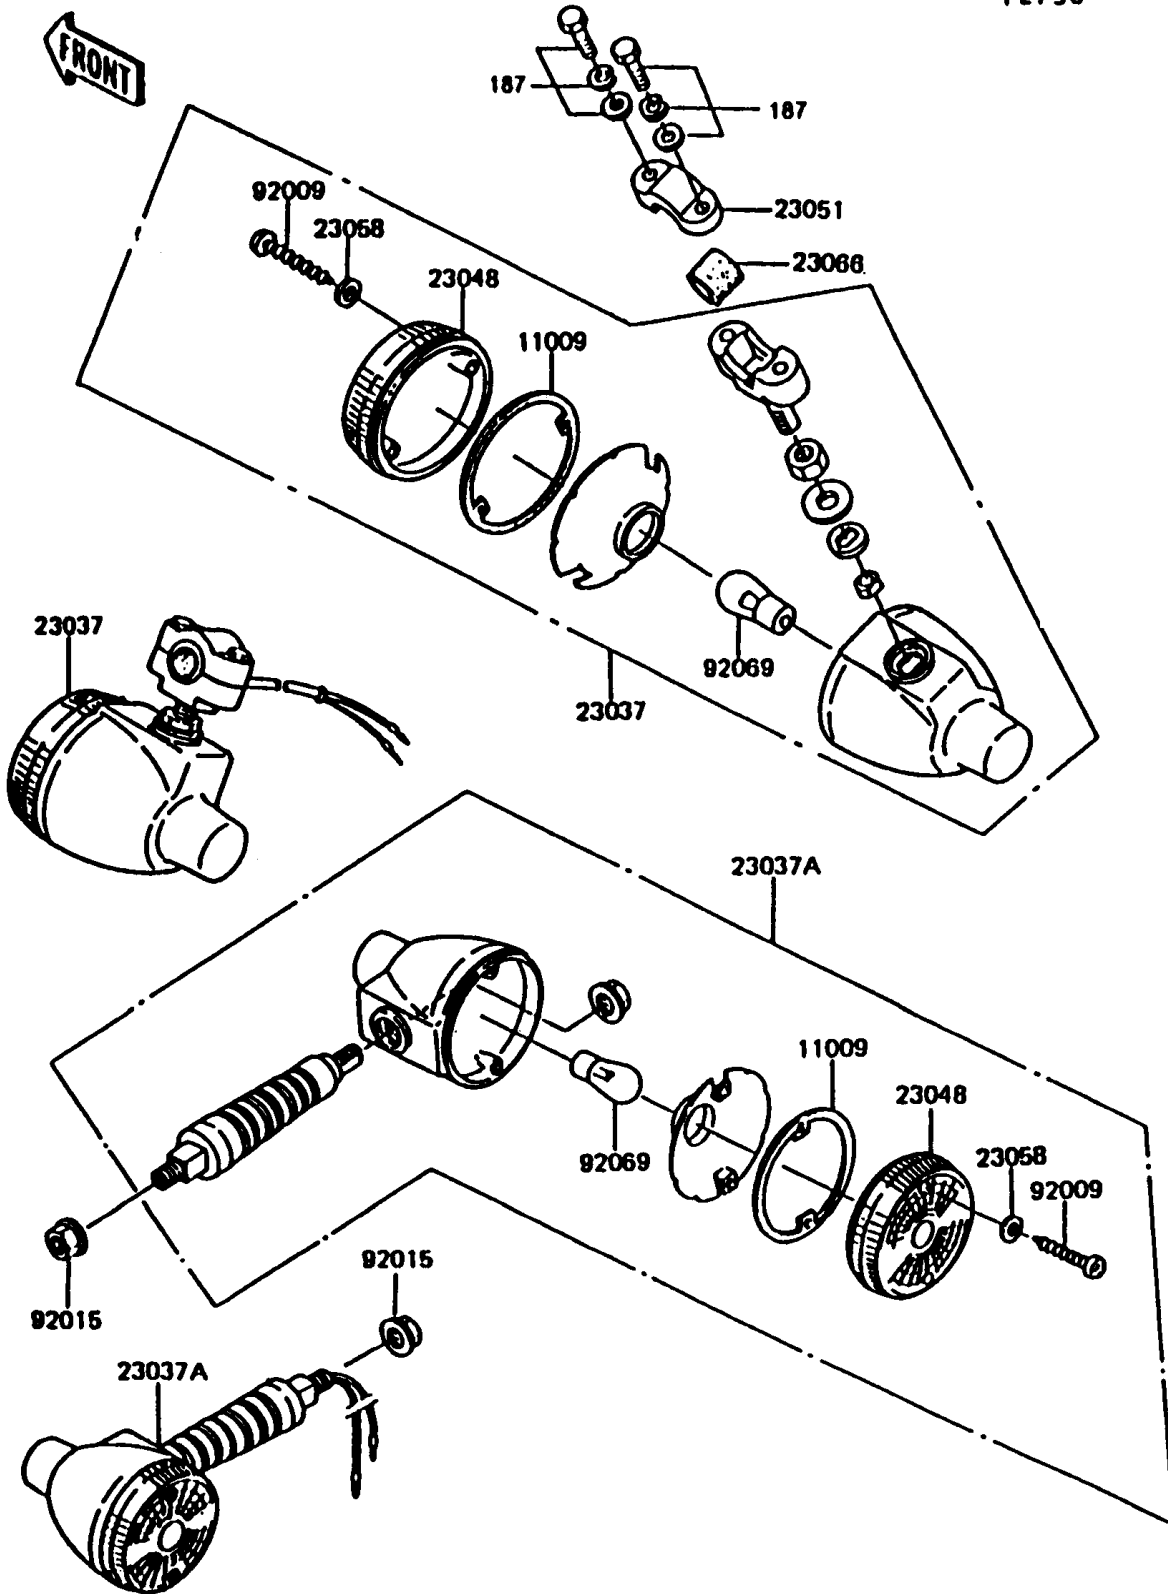

1996 KE100 PARTS DIAGRAM

Turn Signals

f 2730

1996 KE100 PARTS LIST

Turn Signals

ITEM NAME	PART NUMBER	QUANTITY
BOLT-UPSET-WSP (Ref # 187)	187B0530	4
GASKET,TURN SIGNAL LAMP LENS (Ref # 11009)	11009-1128	4
LAMP-ASSY-SIGNAL,FR (Ref # 23037)	23037-1039	2
LAMP-ASSY-SIGNAL,RR (Ref # 23037A)	23037-1087	2
LENS-SIGNAL LAMP (Ref # 23048)	23048-1076	4
BRACKET-SIGNAL LAMP (Ref # 23051)	23051-1018	2
WASHER,PLAIN,4MM (Ref # 23058)	23058-002	8
DAMPER (Ref # 23066)	23066-003	2
SCREW,TAPPING,4X30 (Ref # 92009)	92009-1056	8
NUT,FLANGED,10MM (Ref # 92015)	92015-1428	2
BULB,6V 21CP (Ref # 92069)	92069-056	4