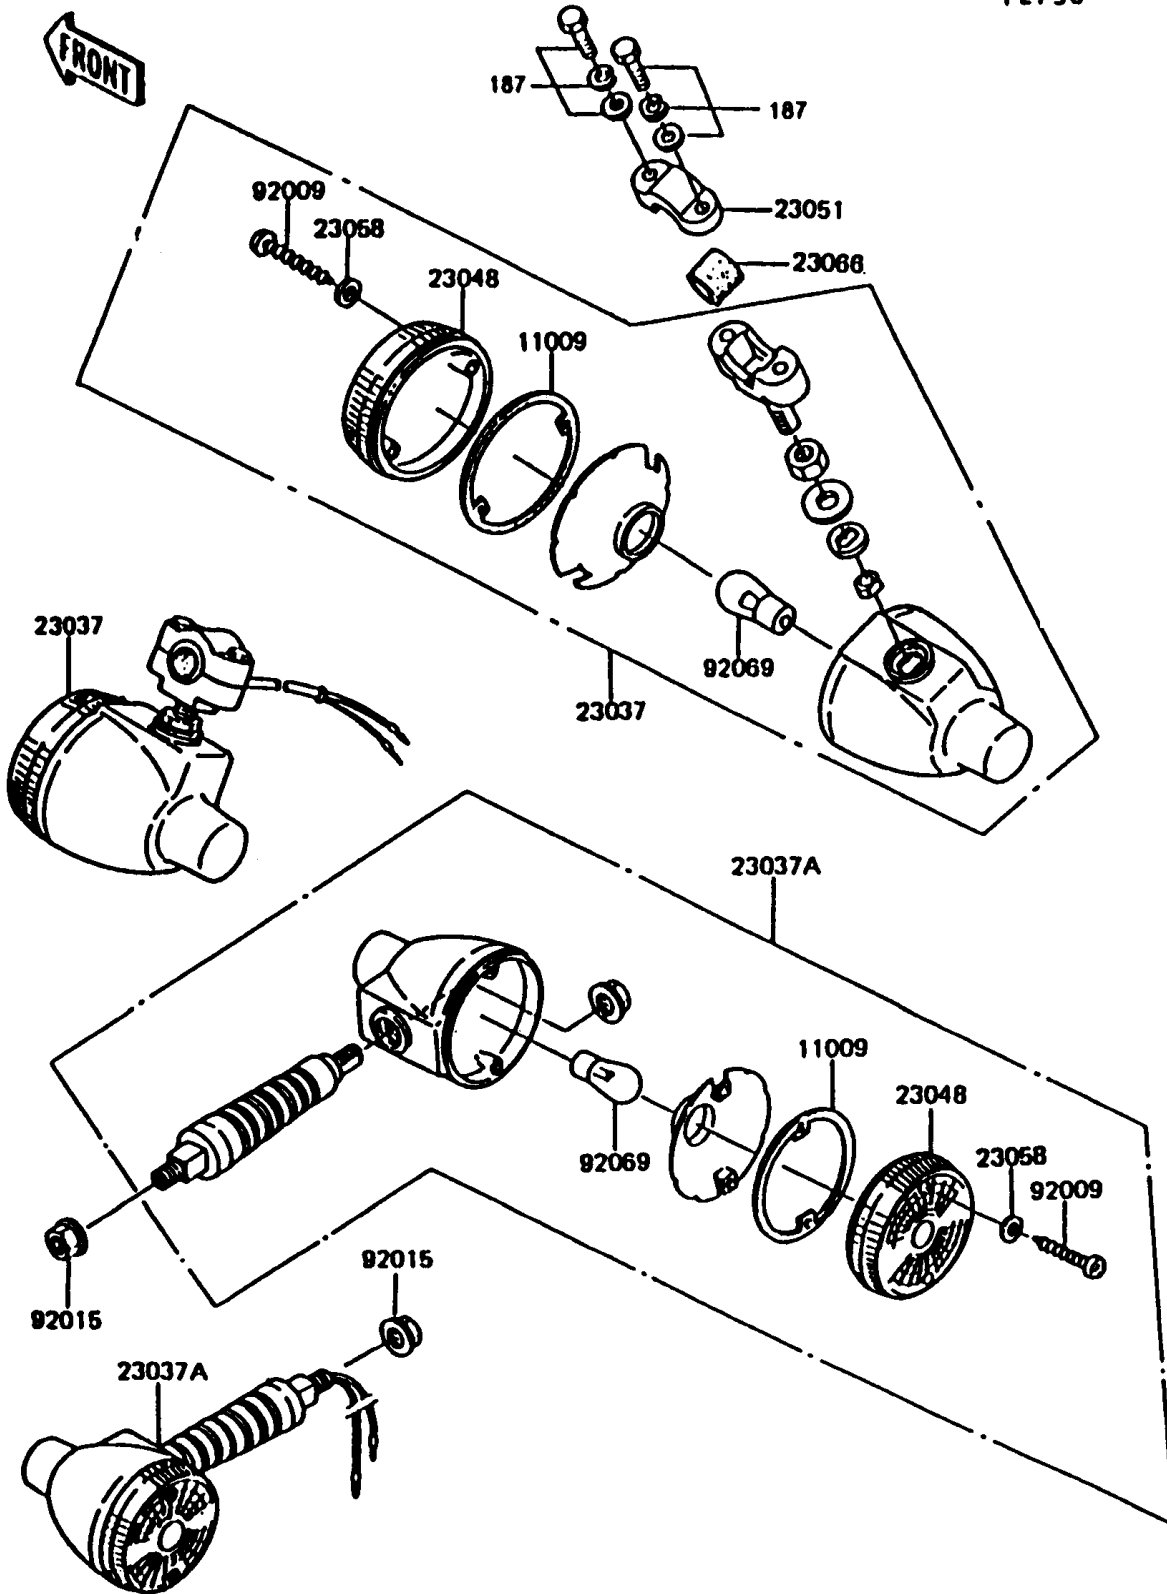

1995 KE100 PARTS DIAGRAM

Turn Signals

f 2730

1995 KE100 PARTS LIST

Turn Signals

ITEM NAME	PART NUMBER	QUANTITY
BOLT-UPSET-WSP (Ref # 187)	187B0530	4
GASKET,TURN SIGNAL LAMP LENS (Ref # 11009)	11009-1128	4
LAMP-ASSY-SIGNAL,FR (Ref # 23037)	23037-1039	2
LAMP-ASSY-SIGNAL,RR (Ref # 23037A)	23037-1087	2
LENS-SIGNAL LAMP (Ref # 23048)	23048-1076	4
BRACKET-SIGNAL LAMP (Ref # 23051)	23051-1018	2
WASHER,PLAIN,4MM (Ref # 23058)	23058-002	8
DAMPER (Ref # 23066)	23066-003	2
SCREW,TAPPING,4X30 (Ref # 92009)	92009-1056	8
NUT,FLANGED,10MM (Ref # 92015)	92015-1428	2
BULB,6V 21CP (Ref # 92069)	92069-056	4