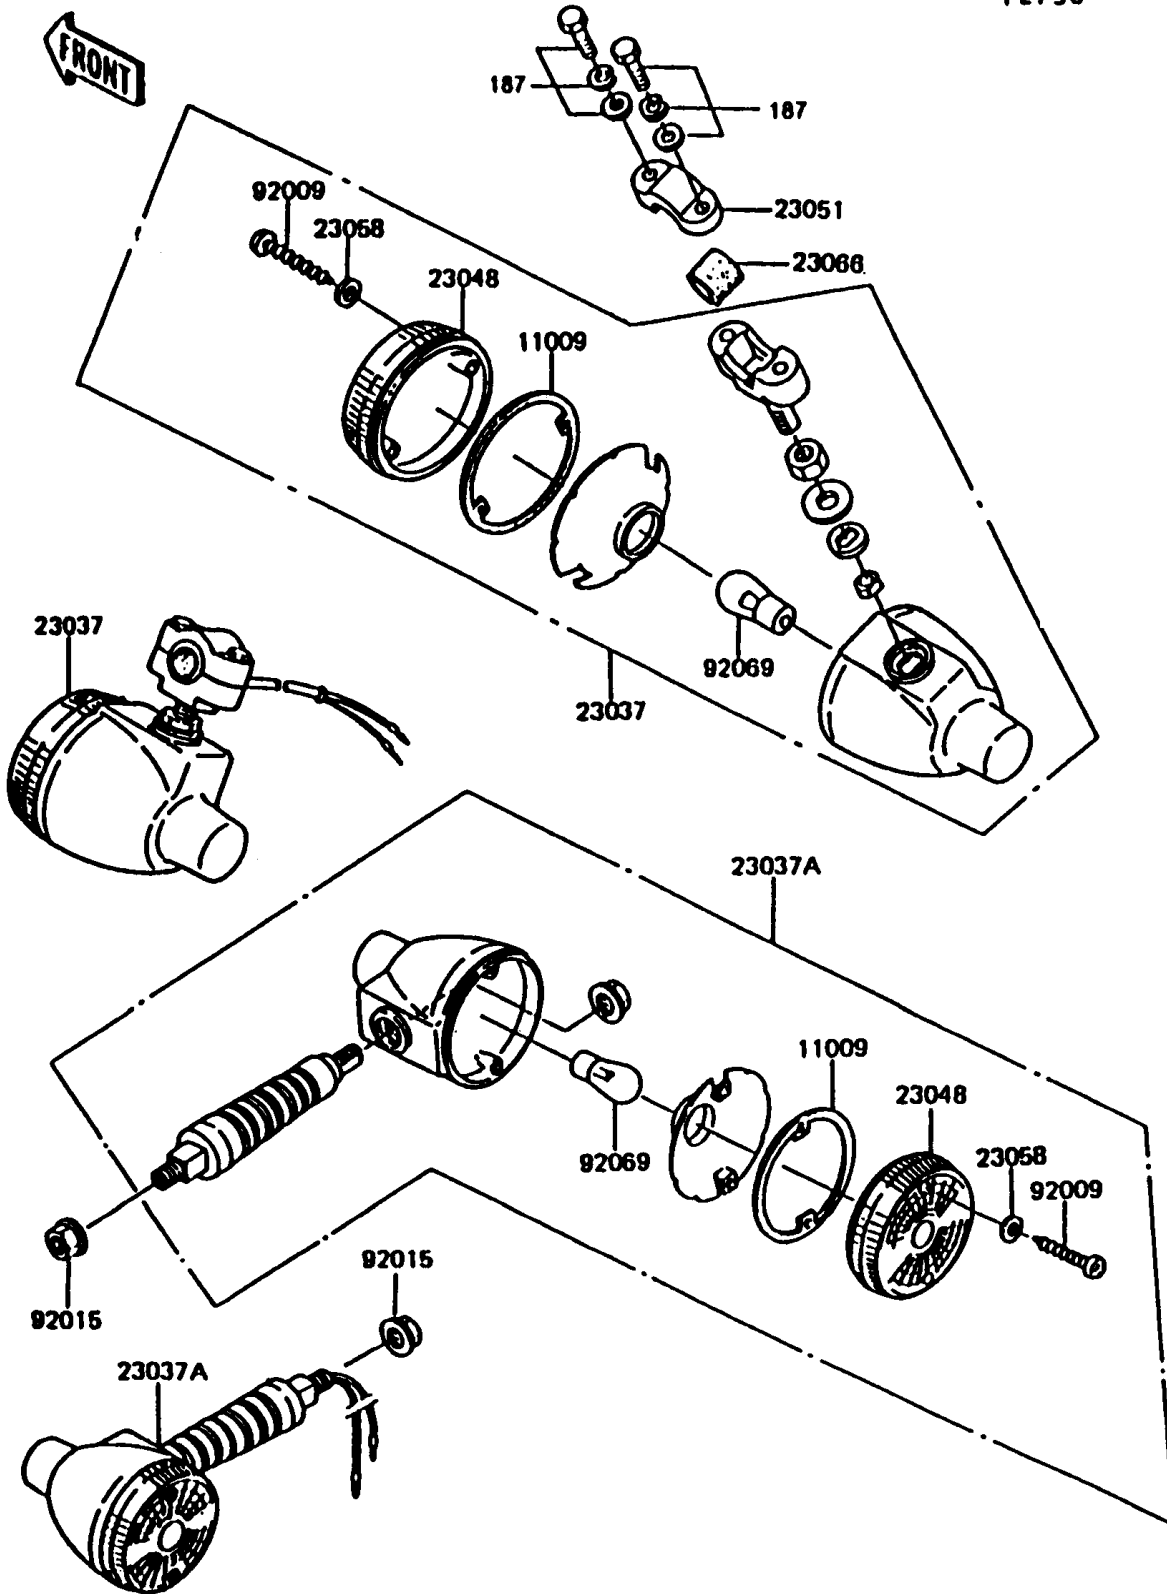

1995 KE100 PARTS DIAGRAM

Turn Signals

f 2730

1995 KE100 PARTS LIST

Turn Signals

ITEM NAME	PART NUMBER	QUANTITY
BOLT-UPSET-WSP (Ref # 187)	187B0530	1
GASKET,TURN SIGNAL LAMP LENS (Ref # 11009)	11009-1128	1
LAMP-ASSY-SIGNAL,FR (Ref # 23037)	23037-1039	1
LAMP-ASSY-SIGNAL,RR (Ref # 23037A)	23037-1087	1
LENS-SIGNAL LAMP (Ref # 23048)	23048-1076	1
BRACKET-SIGNAL LAMP (Ref # 23051)	23051-1018	1
WASHER,PLAIN,4MM (Ref # 23058)	23058-002	1
DAMPER (Ref # 23066)	23066-003	1
SCREW,TAPPING,4X30 (Ref # 92009)	92009-1056	1
NUT,FLANGED,10MM (Ref # 92015)	92015-1428	1
BULB,6V 21CP (Ref # 92069)	92069-056	1