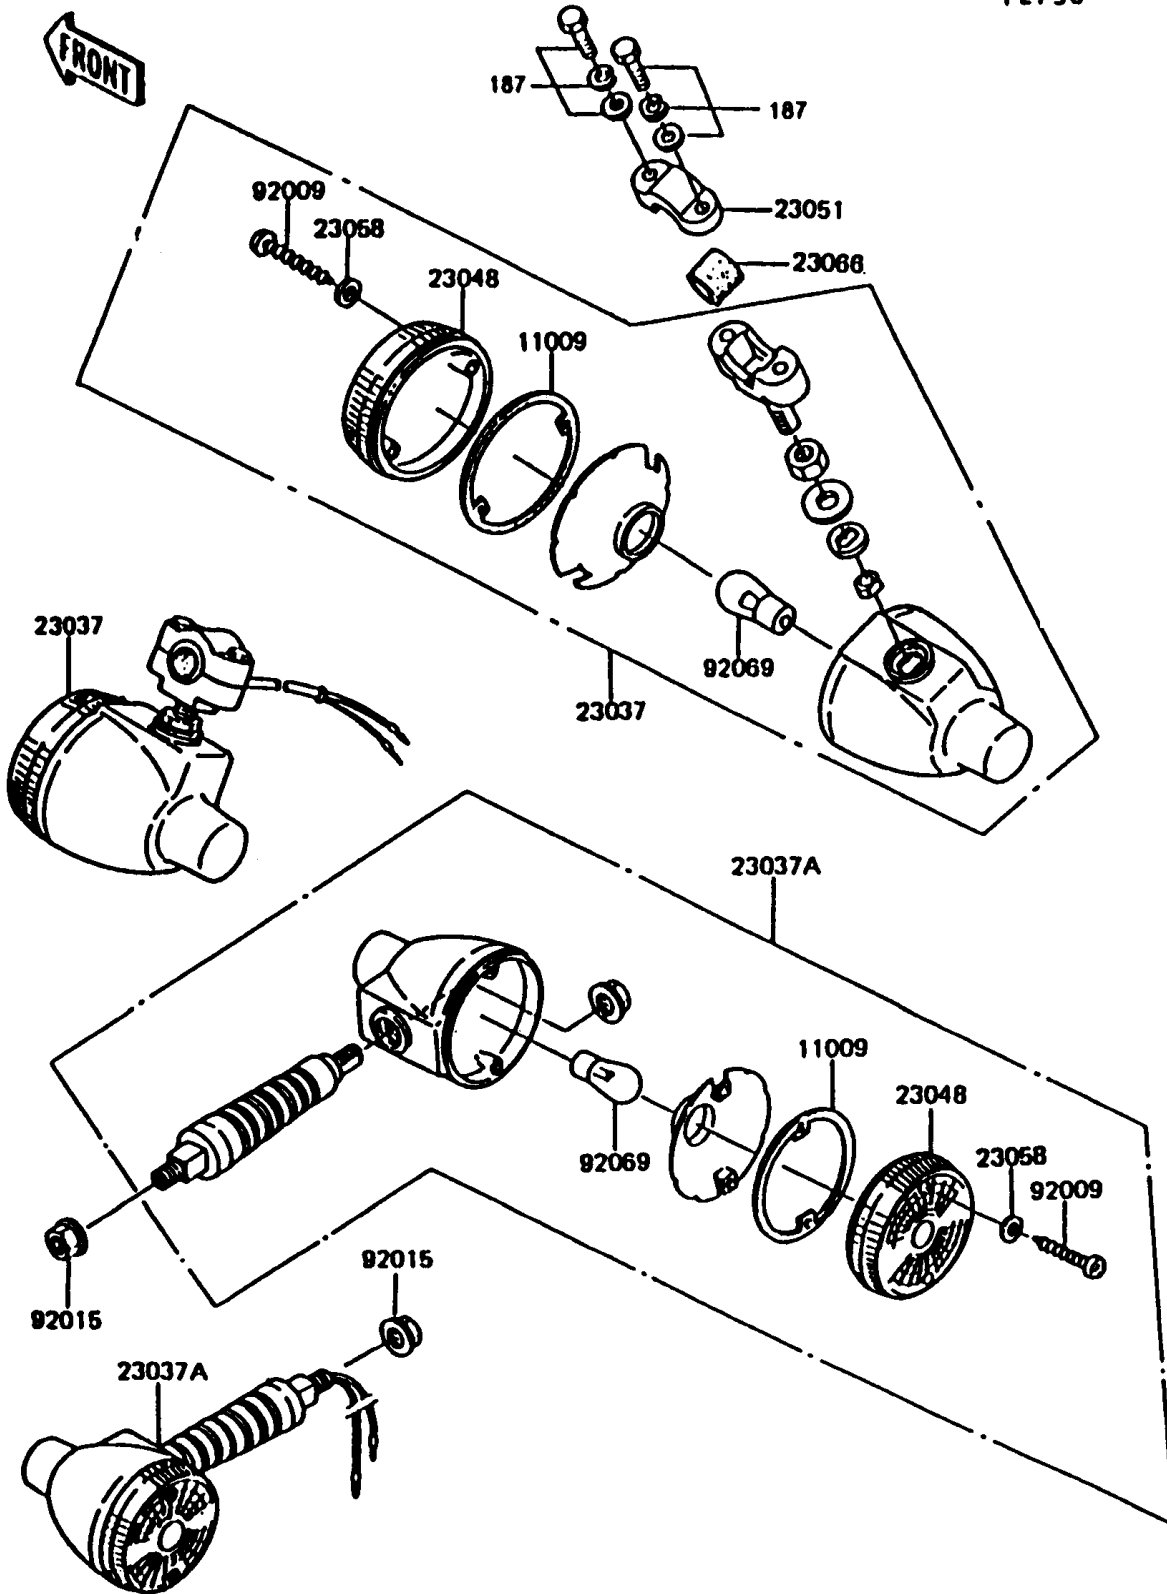

## 1992 KE100 PARTS DIAGRAM

Turn Signals

f 2730

## 1992 KE100 PARTS LIST

Turn Signals

ITEM NAME	PART NUMBER	QUANTITY
BOLT-UPSET-WSP (Ref # 187)	187B0530	1
GASKET,TURN SIGNAL LAMP LENS (Ref # 11009)	11009-1128	1
LAMP-ASSY-SIGNAL,FR (Ref # 23037)	23037-1039	1
LAMP-ASSY-SIGNAL,RR (Ref # 23037A)	23037-1087	1
LENS-SIGNAL LAMP (Ref # 23048)	23048-1076	1
BRACKET-SIGNAL LAMP (Ref # 23051)	23051-1018	1
WASHER,PLAIN,4MM (Ref # 23058)	23058-002	1
DAMPER (Ref # 23066)	23066-003	1
SCREW,TAPPING,4X30 (Ref # 92009)	92009-1056	1
NUT,FLANGED,10MM (Ref # 92015)	92015-1428	1
BULB,6V 21CP (Ref # 92069)	92069-056	1