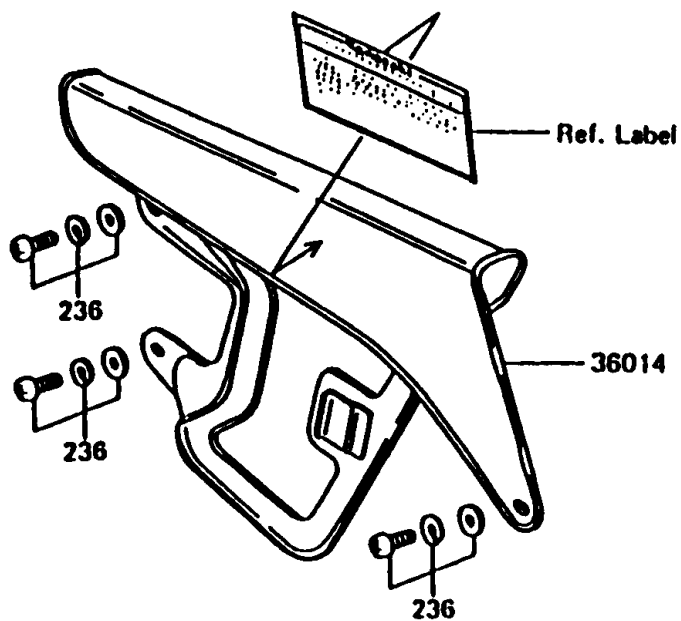

## 1992 KE100 PARTS DIAGRAM

Side Covers/Chain Cover

F2610

## 1992 KE100 PARTS LIST

Side Covers/Chain Cover

ITEM NAME	PART NUMBER	QUANTITY
SCREW-PAN-WSP-CROS,6X12 (Ref # 236)	236C0612	1
COVER-SIDE,RH,P.WHITE (Ref # 36010)	36010-5421-6F	1
CASE-CHAIN,BLACK (Ref # 36014)	36014-1047	1
SCREW,PLUG (Ref # 92009)	92009-1001	1
GROMMET (Ref # 92071)	92071-056	1
GROMMET,SIDE COVER (Ref # 92071A)	92071-1001	1