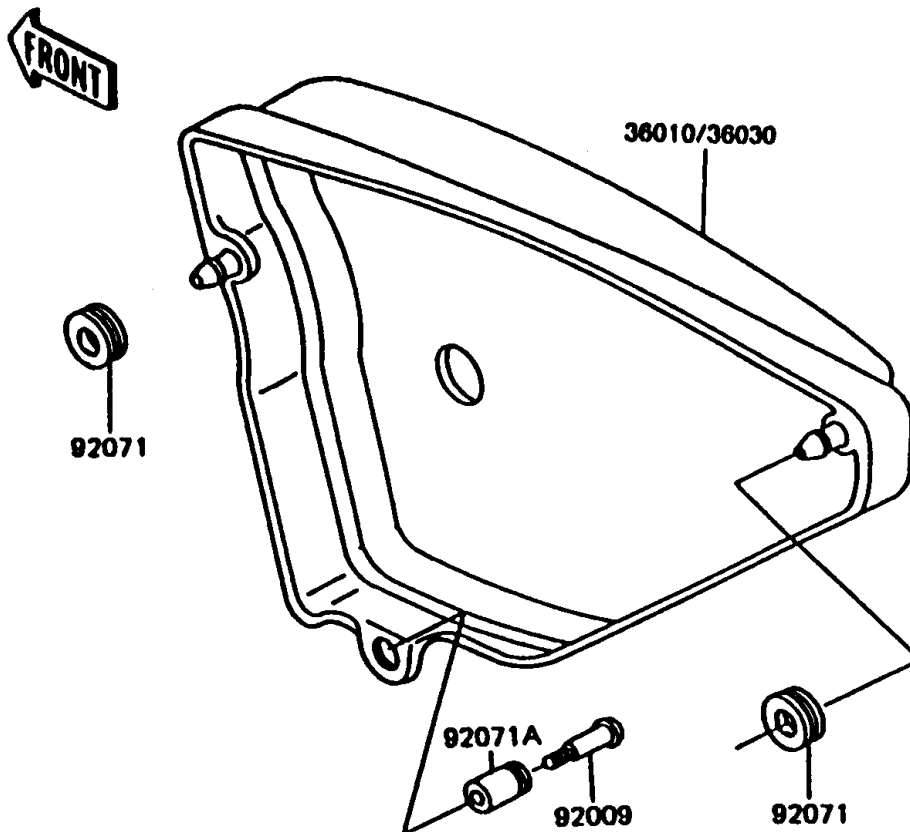

## 1992 KE100 PARTS DIAGRAM

Side Covers/Chain Cover

F2610

## 1992 KE100 PARTS LIST

Side Covers/Chain Cover

ITEM NAME	PART NUMBER	QUANTITY
SCREW-PAN-WSP-CROS,6X12 (Ref # 236)	236C0612	1
COVER-SIDE,RH,P.WHITE (Ref # 36010)	36010-5421-6F	1
CASE-CHAIN,BLACK (Ref # 36014)	36014-1047	1
SCREW,PLUG (Ref # 92009)	92009-1001	1
GROMMET (Ref # 92071)	92071-056	1
GROMMET,SIDE COVER (Ref # 92071A)	92071-1001	1