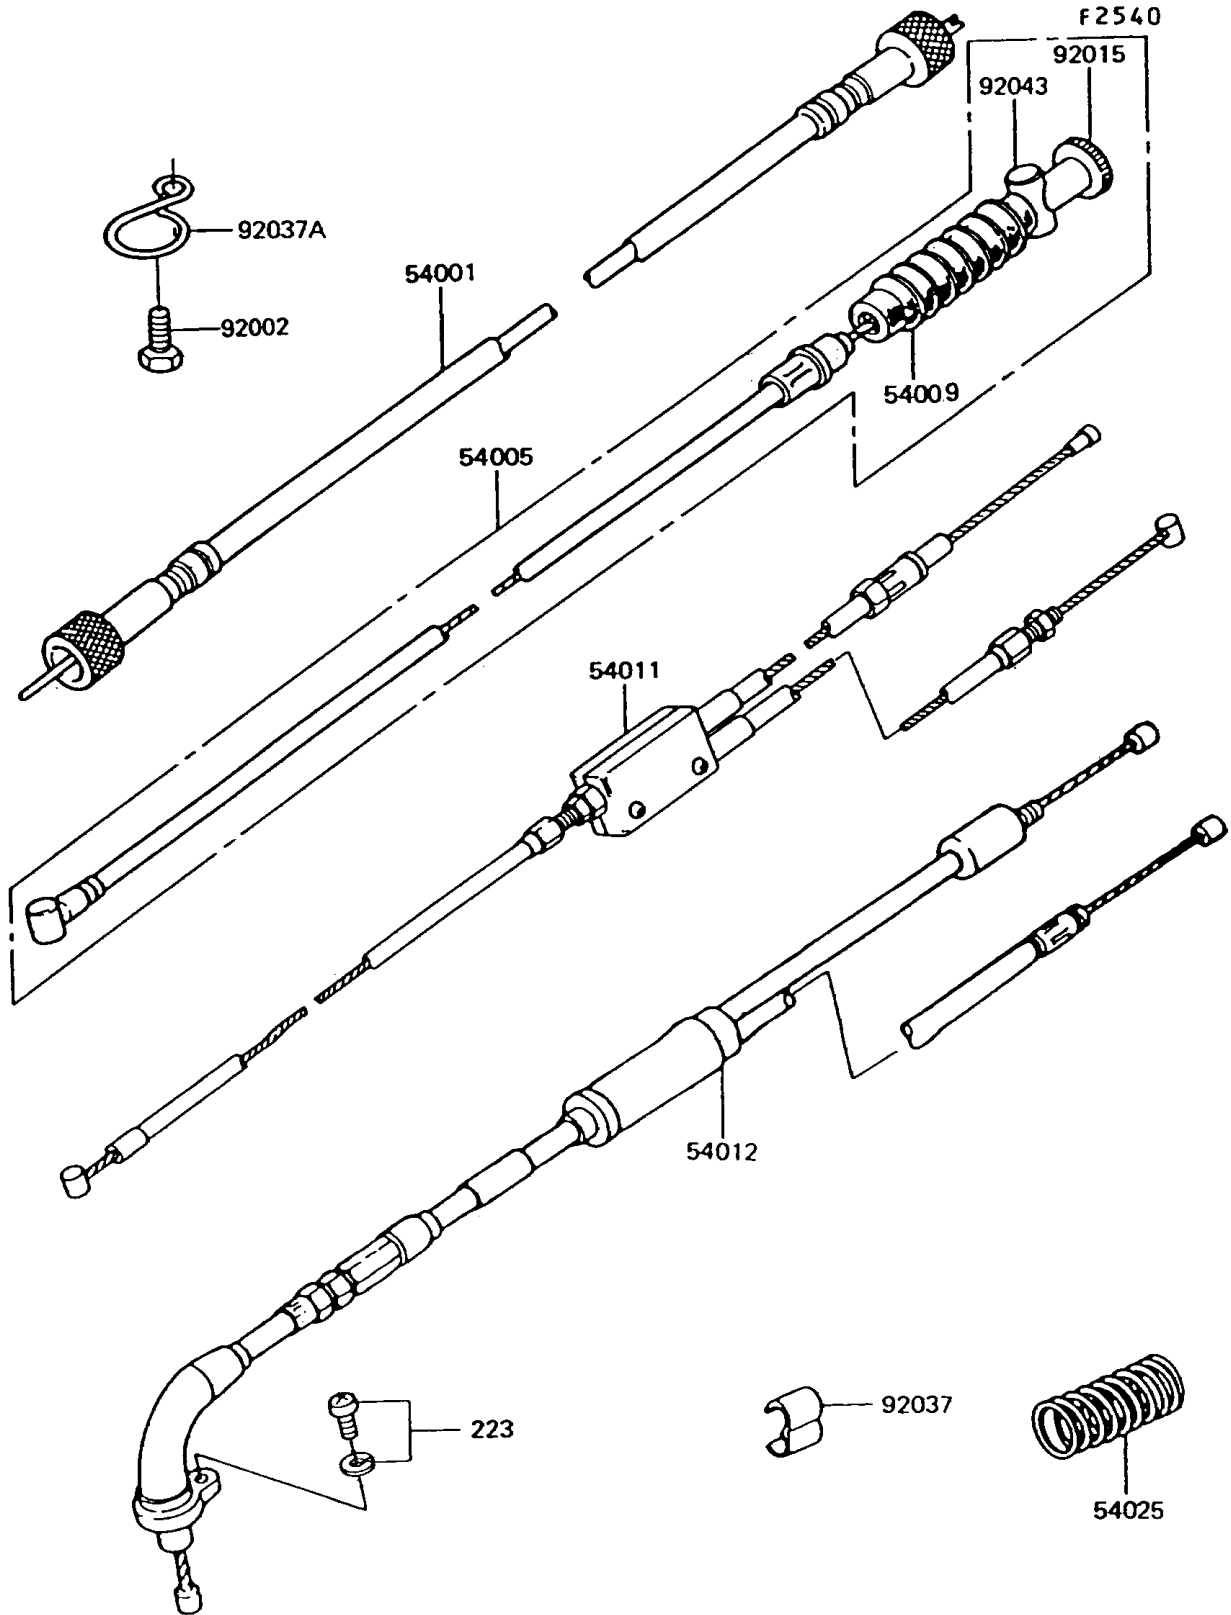

1996 KE100 PARTS DIAGRAM

Cables

1996 KE100 PARTS LIST

Cables

ITEM NAME	PART NUMBER	QUANTITY
SCREW-PAN-WS-CROS (Ref # 223)	223C0510	1
CABLE-SPEEDOMETER (Ref # 54001)	54001-032	1
CABLE-BRAKE (Ref # 54005)	54005-1035	1
COVER-SEAL (Ref # 54009)	54009-008	1
CABLE-CLUTCH (Ref # 54011)	54011-1054	1
CABLE-THROTTLE (Ref # 54012)	54012-1104	1
SPRING,CABLE (Ref # 54025)	54025-004	1
BOLT,6X12 (Ref # 92002)	92002-1211	1
NUT,CABLE ADJUSTER LOCK (Ref # 92015)	92015-052	1
CLAMP,CABLE (Ref # 92037)	92037-017	1
CLAMP,CABLE (Ref # 92037A)	92037-046	1
PIN,BRAKE CABLE (Ref # 92043)	92043-082	1