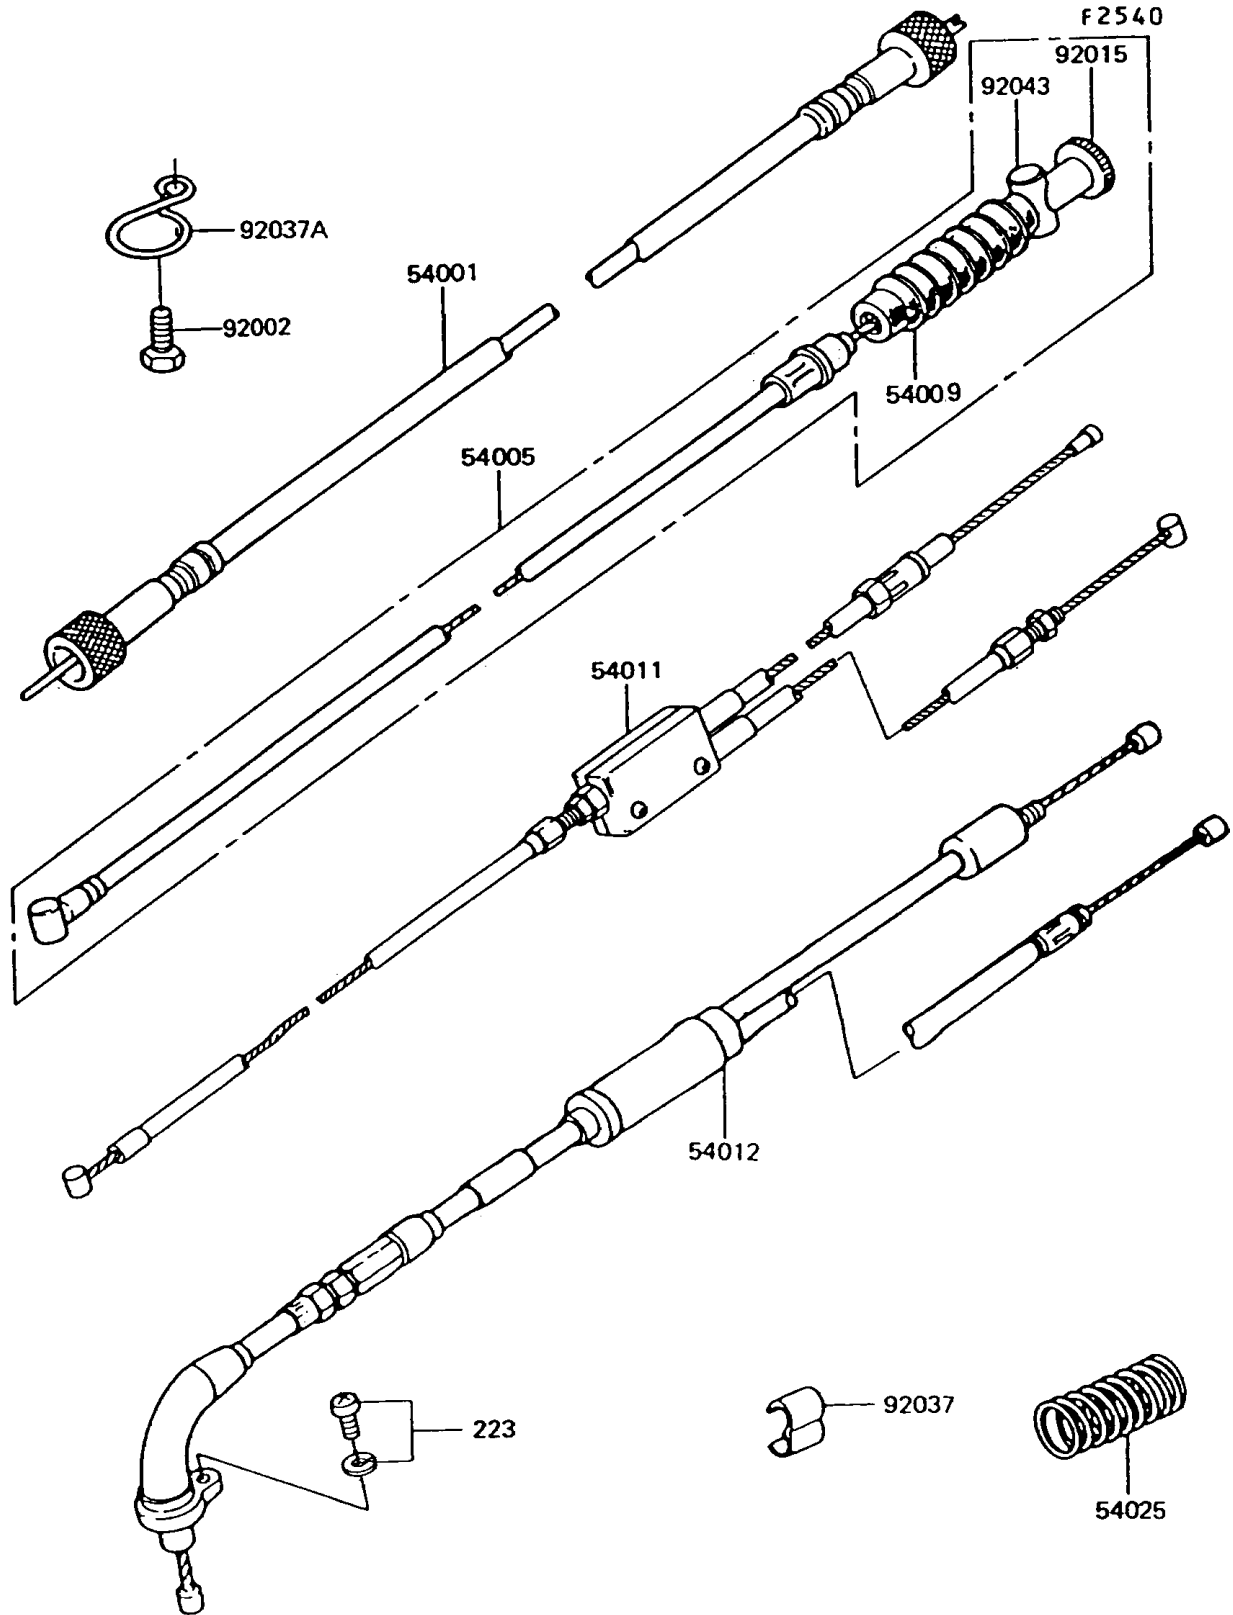

## 1995 KE100 PARTS DIAGRAM

Cables

## 1995 KE100 PARTS LIST

### Cables

ITEM NAME	PART NUMBER	QUANTITY
SCREW-PAN-WS-CROS (Ref # 223)	223C0510	1
CABLE-SPEEDOMETER (Ref # 54001)	54001-032	1
CABLE-BRAKE (Ref # 54005)	54005-1035	1
COVER-SEAL (Ref # 54009)	54009-008	1
CABLE-CLUTCH (Ref # 54011)	54011-1054	1
CABLE-THROTTLE (Ref # 54012)	54012-1104	1
SPRING,CABLE (Ref # 54025)	54025-004	1
BOLT,6X12 (Ref # 92002)	92002-1211	1
NUT,CABLE ADJUSTER LOCK (Ref # 92015)	92015-052	1
CLAMP,CABLE (Ref # 92037)	92037-017	1
CLAMP,CABLE (Ref # 92037A)	92037-046	1
PIN,BRAKE CABLE (Ref # 92043)	92043-082	1