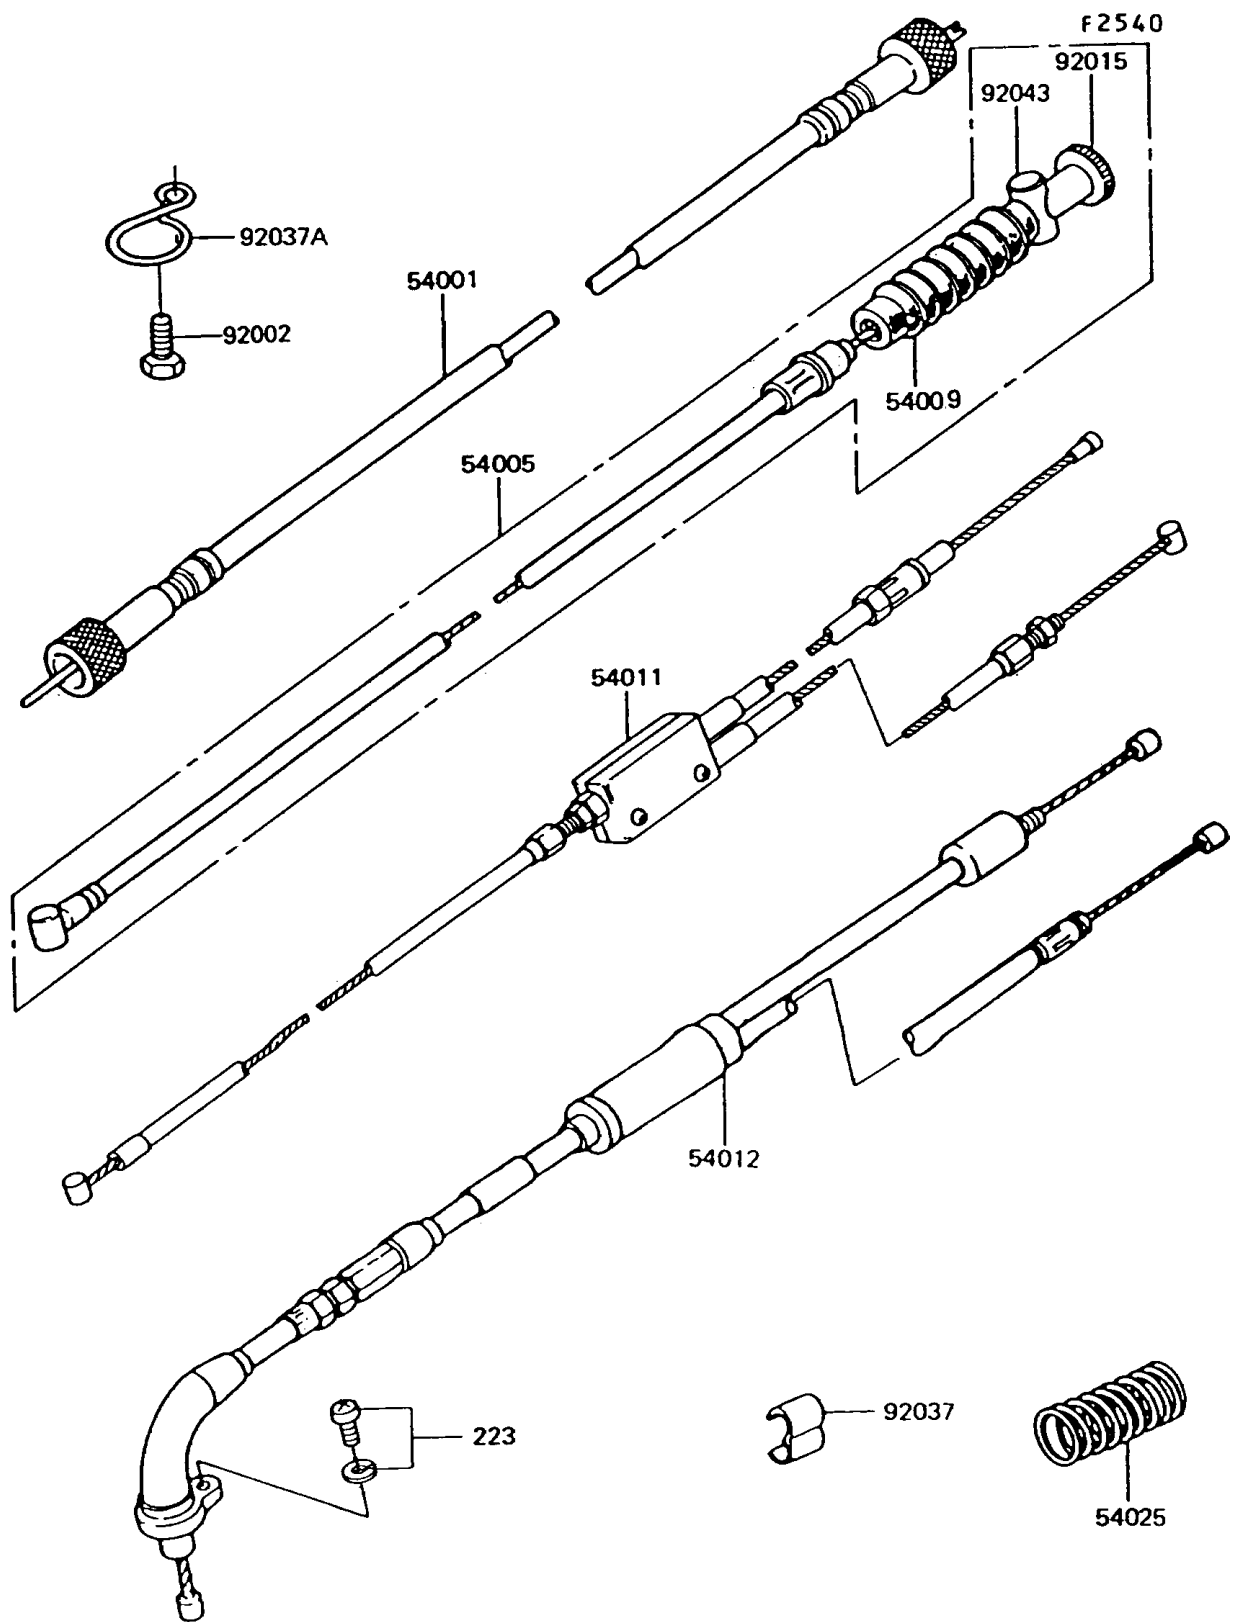

## 1992 KE100 PARTS DIAGRAM

Cables

## 1992 KE100 PARTS LIST

### Cables

ITEM NAME	PART NUMBER	QUANTITY
SCREW-PAN-WS-CROS (Ref # 223)	223C0510	1
CABLE-SPEEDOMETER (Ref # 54001)	54001-032	1
CABLE-BRAKE (Ref # 54005)	54005-1035	1
COVER-SEAL (Ref # 54009)	54009-008	1
CABLE-CLUTCH (Ref # 54011)	54011-1054	1
CABLE-THROTTLE (Ref # 54012)	54012-1104	1
SPRING,CABLE (Ref # 54025)	54025-004	1
BOLT,6X12 (Ref # 92002)	92002-1211	1
NUT,CABLE ADJUSTER LOCK (Ref # 92015)	92015-052	1
CLAMP,CABLE (Ref # 92037)	92037-017	1
CLAMP,CABLE (Ref # 92037A)	92037-046	1
PIN,BRAKE CABLE (Ref # 92043)	92043-082	1