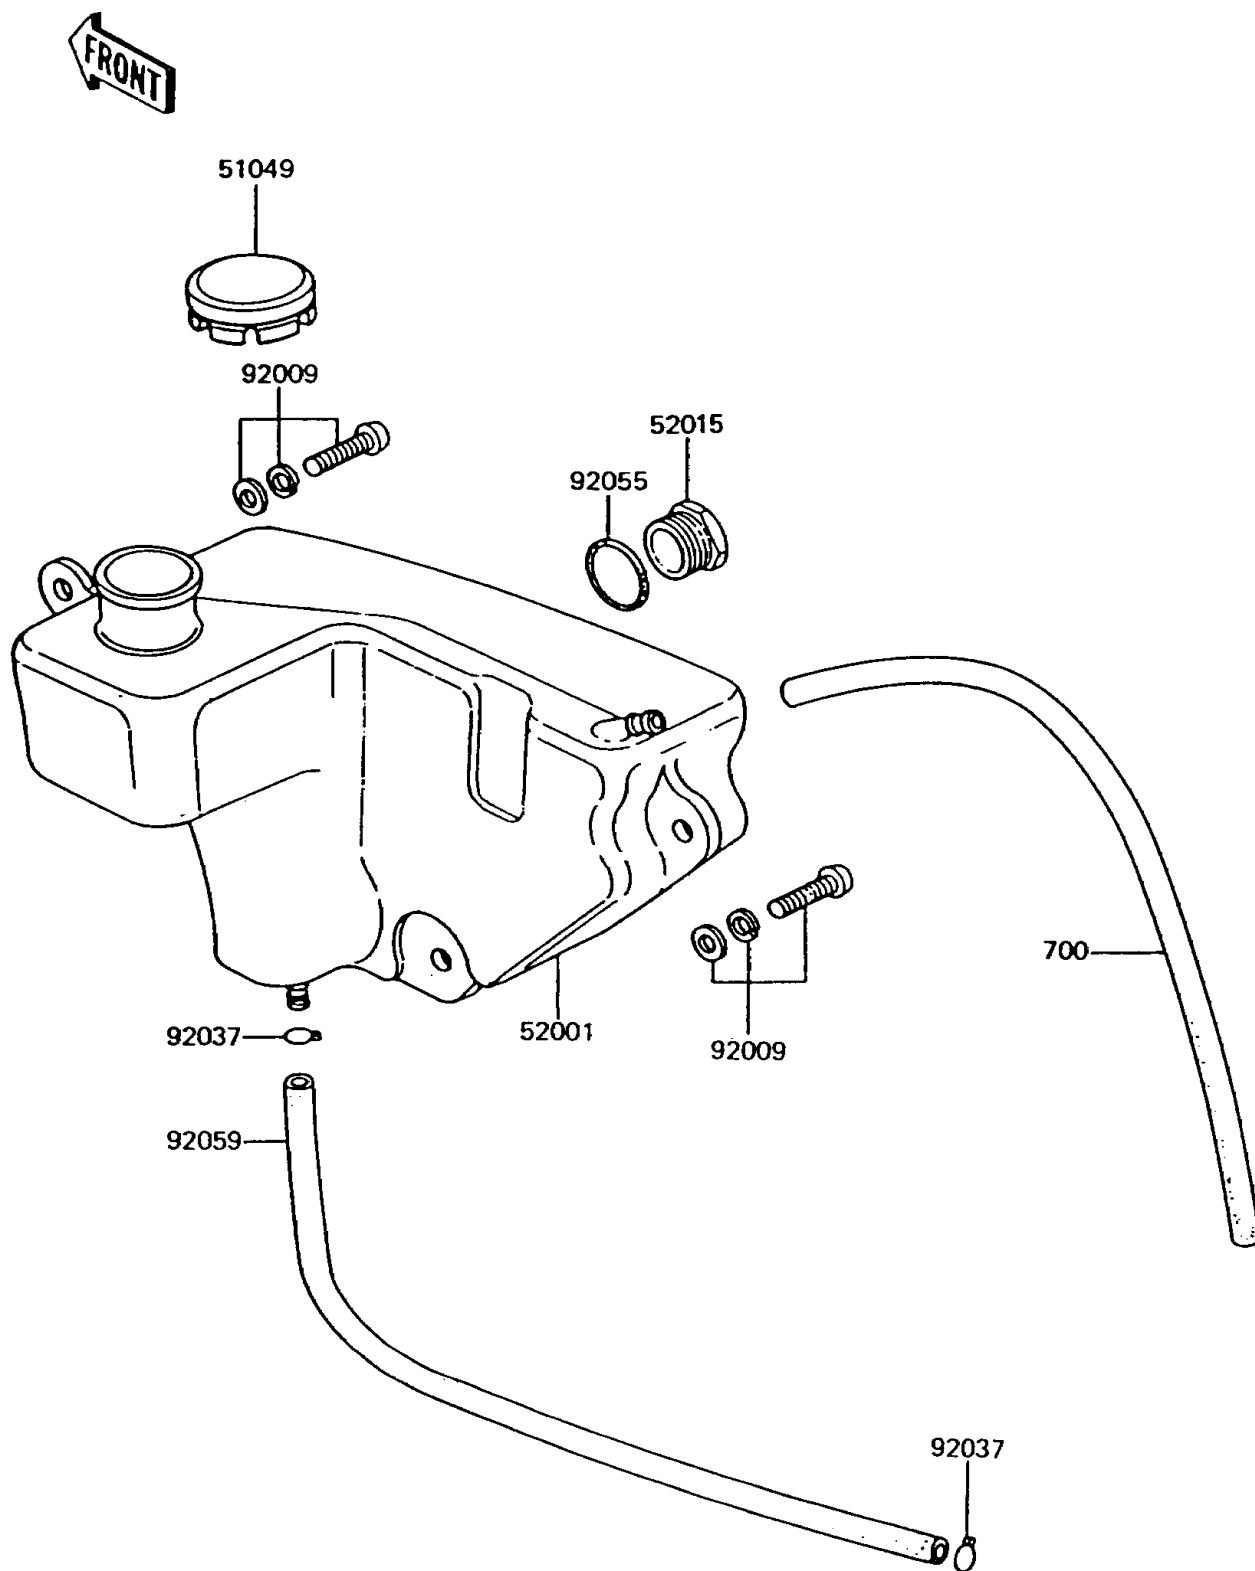

1995 KE100 PARTS DIAGRAM

Oil Tank

F2450

1995 KE100 PARTS LIST

Oil Tank

ITEM NAME	PART NUMBER	QUANTITY
TUBE-PVC,5X280 (Ref # 700)	700Q05280	1
CAP-TANK,OIL (Ref # 51049)	51049-1004	1
TANK-OIL (Ref # 52001)	52001-1003	1
GAUGE,OIL LEVEL (Ref # 52015)	52015-002	1
SCREW-PAN-WSP-CROS,6X16 (Ref # 92009)	92009-1283	1
CLAMP,TUBE (Ref # 92037)	92037-010	1
RING-O,20MM (Ref # 92055)	92055-051	1
TUBE,4.5X9X220 (Ref # 92059)	92059-073	1