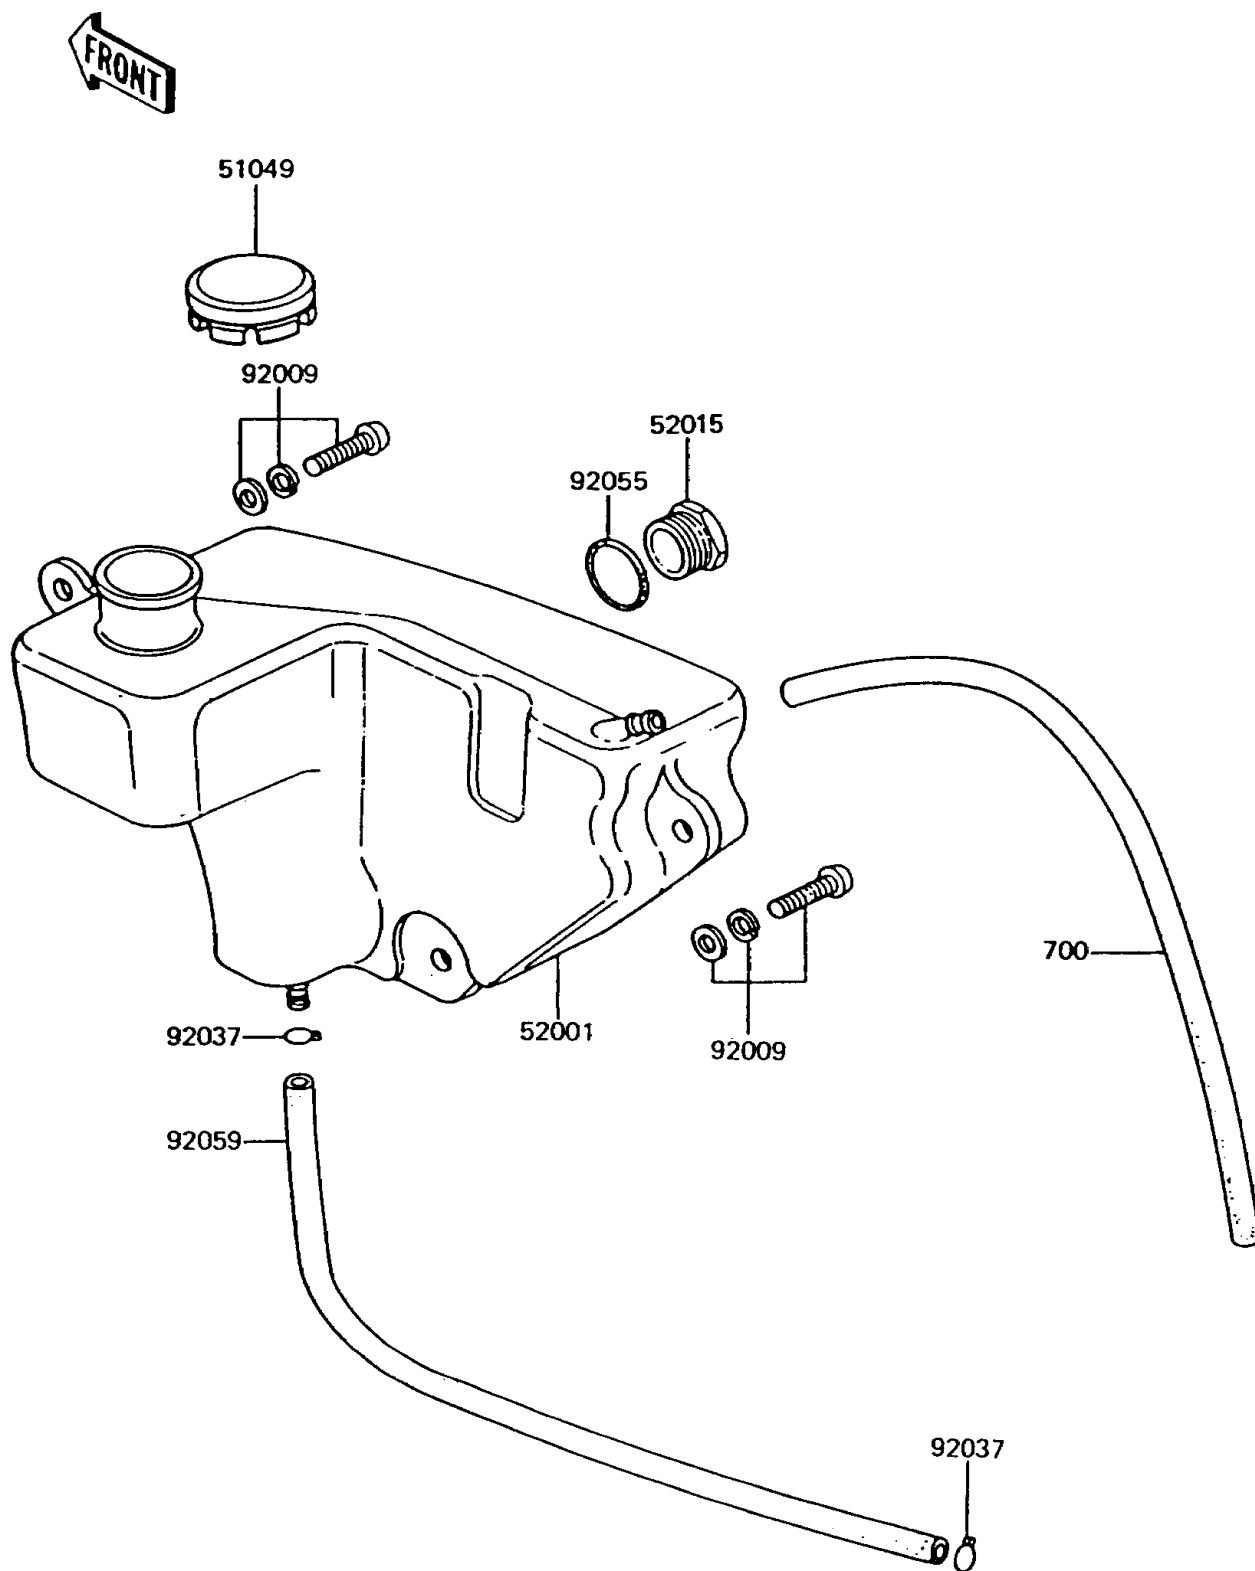

1992 KE100 PARTS DIAGRAM

Oil Tank

F2450

1992 KE100 PARTS LIST

Oil Tank

ITEM NAME	PART NUMBER	QUANTITY
TUBE-PVC,5X280 (Ref # 700)	700Q05280	1
CAP-TANK,OIL (Ref # 51049)	51049-1004	1
TANK-OIL (Ref # 52001)	52001-1003	1
GAUGE,OIL LEVEL (Ref # 52015)	52015-002	1
SCREW-PAN-WSP-CROS,6X16 (Ref # 92009)	92009-1283	1
CLAMP,TUBE (Ref # 92037)	92037-010	1
RING-O,20MM (Ref # 92055)	92055-051	1
TUBE,4.5X9X220 (Ref # 92059)	92059-073	1