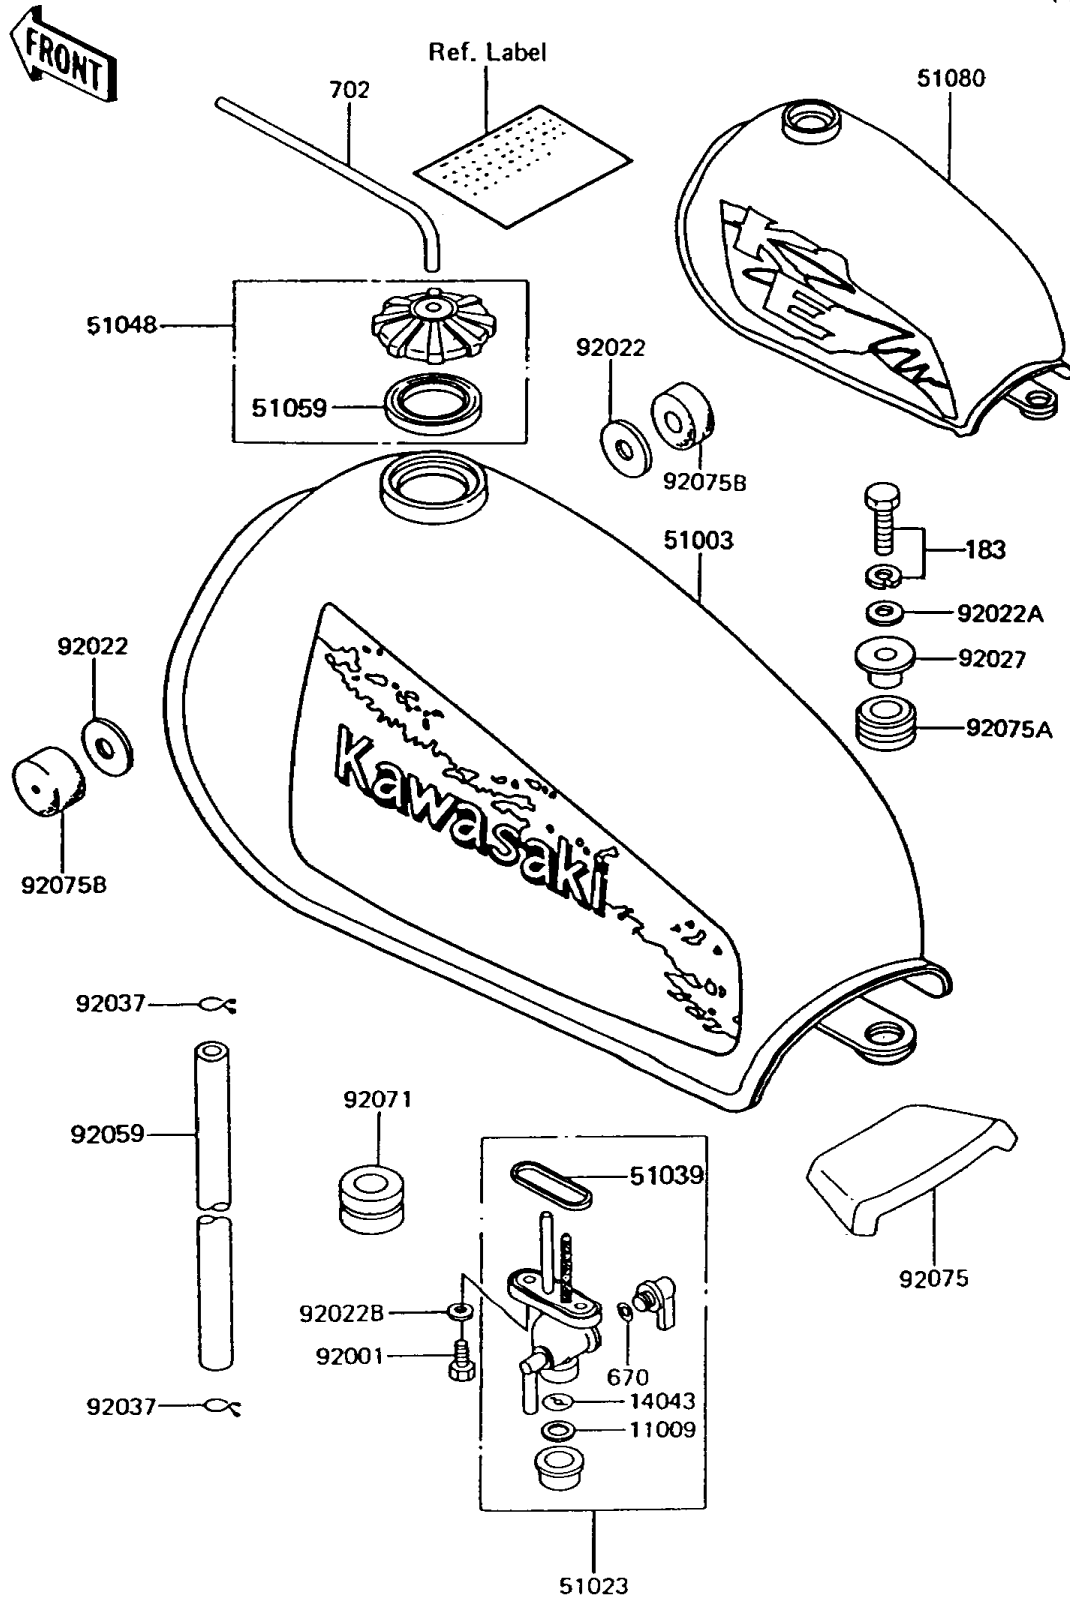

1995 KE100 PARTS DIAGRAM

Fuel Tank (KE100-B11/B12/B13/B14)

F2410

1995 KE100 PARTS LIST

Fuel Tank(KE100-B11/B12/B13/B14)

ITEM NAME	PART NUMBER	QUANTITY
BOLT-UPSET-WS-SMALL (Ref # 183)	183B0835	1
O RING,10MM (Ref # 670)	670B2010	1
TUBE-RUBBER,5X300 (Ref # 702)	702A05300	1
GASKET,FUEL TAP CUP (Ref # 11009)	11009-1013	1
FILTER,FUEL TAP (Ref # 14043)	14043-1002	1
TAP-ASSY,FUEL (Ref # 51023)	51023-1020	1
RING,TAP FLANGED (Ref # 51039)	51039-003	1
CAP-ASSY-TANK,FUEL (Ref # 51048)	51048-1004	1
GASKET,FUEL TANK CAP (Ref # 51059)	51059-006	1
TANK-COMP-FUEL,L.GREEN (Ref # 51080)	51080-5077-7F	1
BOLT,6X20 (Ref # 92001)	92001-1091	1
WASHER,10.5X26X2.3 (Ref # 92022)	92022-044	1
WASHER,8.5X26X1.6 (Ref # 92022A)	92022-092	1
WASHER,6.2X11X1.5 (Ref # 92022B)	92022-183	1
COLLAR,12.7X15.9X19 (Ref # 92027)	92027-223	1
CLAMP,TUBE (Ref # 92037)	92037-010	1
TUBE,4.5X9X310 (Ref # 92059)	92059-063	1
GROMMET,PIPE (Ref # 92071)	92071-038	1
DAMPER,FUEL TANK (Ref # 92075)	92075-106	1
DAMPER (Ref # 92075A)	92075-1086	1
DAMPER,FUEL TANK (Ref # 92075B)	92075-125	1