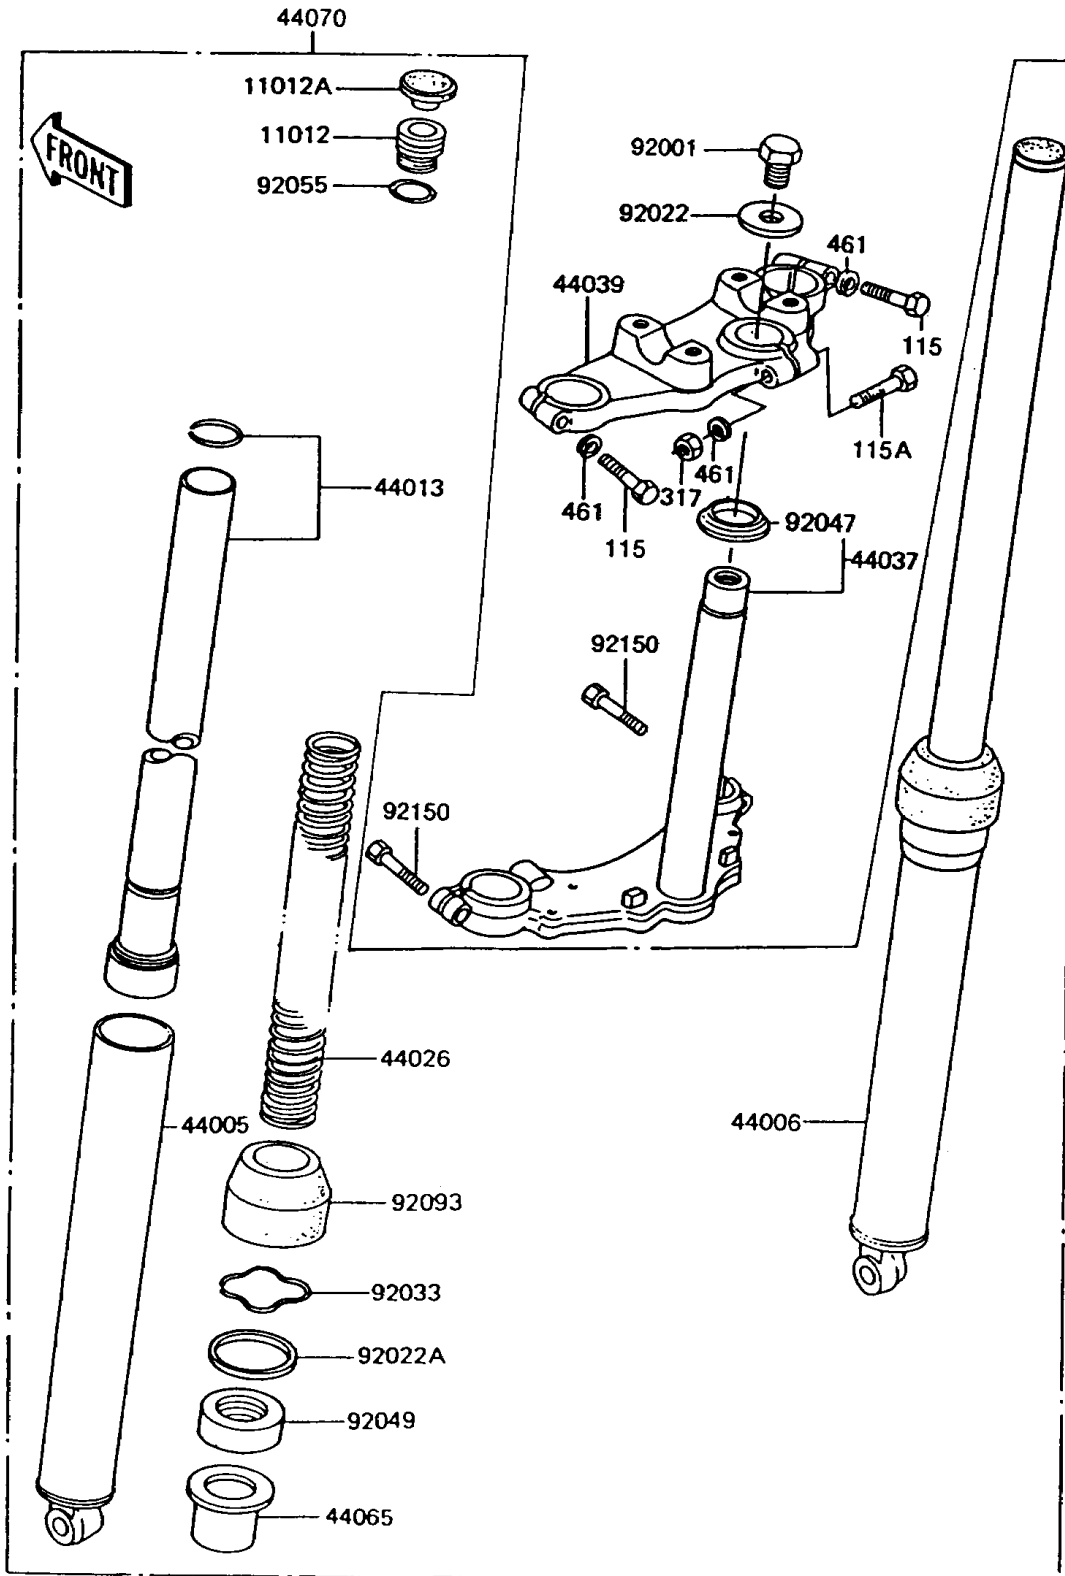

1995 KE100 PARTS DIAGRAM

Front Fork

F2340

1995 KE100 PARTS LIST

Front Fork

ITEM NAME	PART NUMBER	QUANTITY
BOLT-SMALL-UPSET (Ref # 115)	115B0835	1
BOLT-SMALL-UPSET (Ref # 115A)	115B0845	1
NUT-HEX-SMALL,8MM (Ref # 317)	317B0800	1
WASHER-SPRING,8MM (Ref # 461)	461F0800	1
CAP,SPRING (Ref # 11012)	11012-1126	1
CAP,FORK (Ref # 11012A)	11012-1127	1
PIPE-LEFT FORK OUTER (Ref # 44005)	44005-1076	1
PIPE-RIGHT FORK OUTER (Ref # 44006)	44006-1075	1
PIPE-FORK INNER,30X700.5 (Ref # 44013)	44013-1070	1
SPRING-FRONT FORK (Ref # 44026)	44026-1120	1
HOLDER-FORK UNDER (Ref # 44037)	44037-1076	1
HOLDER-FORK UPPER (Ref # 44039)	44039-047	1
BUSHING-FRONT FORK (Ref # 44065)	44065-1014	1
DAMPER-ASSY,FORK (Ref # 44070)	44070-5055	1
BOLT (Ref # 92001)	92001-1327	1
WASHER (Ref # 92022)	92022-1198	1
WASHER,FRONT FORK OIL SEAL (Ref # 92022A)	92022-1241	1
RING-SNAP (Ref # 92033)	92033-1038	1
RACE,LOWER BEARING (Ref # 92047)	92047-004	1
SEAL-OIL,FRONT FORK (Ref # 92049)	92049-1067	1
RING-O (Ref # 92055)	92055-1087	1
SEAL,DUST (Ref # 92093)	92093-1065	1
BOLT,10X36 (Ref # 92150)	92150-1814	1