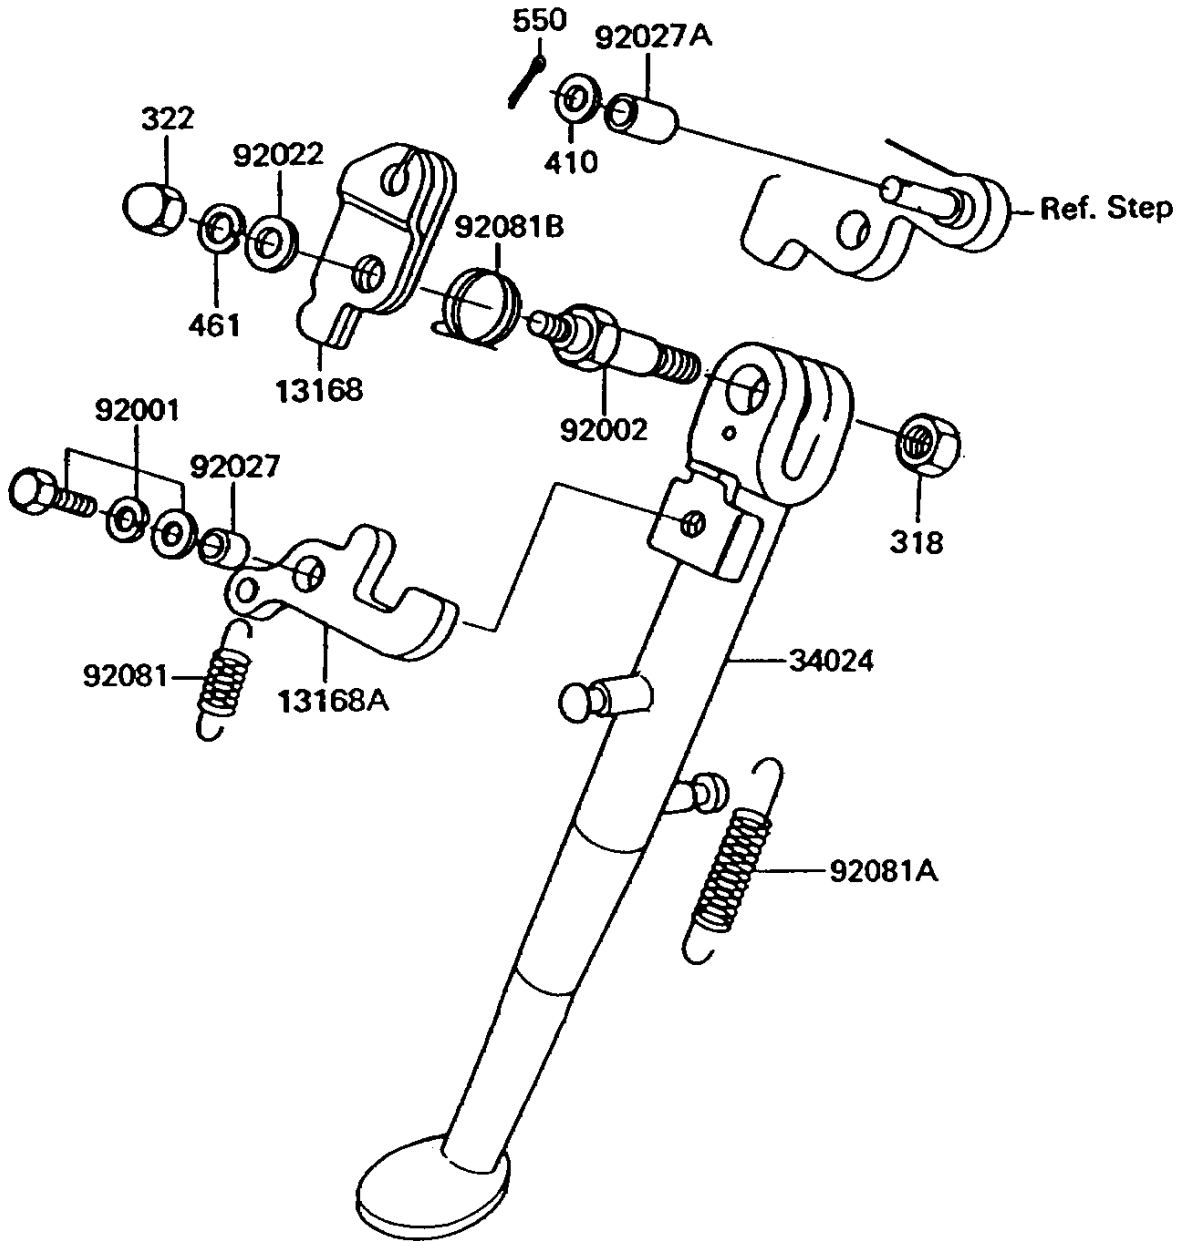

# 1996 KE100 PARTS DIAGRAM

Stand(s)

F2190

# 1996 KE100 PARTS LIST

Stand(s)

ITEM NAME	PART NUMBER	QUANTITY
NUT-HEX-SMALL (Ref # 318)	318C0800	1
NUT-CAP,6MM,BLACK (Ref # 322)	322C0600	1
WASHER-PLAIN-SMALL,6MM,BLACK (Ref # 410)	410F0600	1
WASHER-SPRING,6MM,BLACK (Ref # 461)	461K0600	1
PIN-COTTER,1.6X15 (Ref # 550)	550D1615	1
LEVER,SIDE STAND (Ref # 13168)	13168-1035	1
LEVER,SIDE STAND (Ref # 13168A)	13168-1068	1
STAND-SIDE (Ref # 34024)	34024-1052	1
BOLT,6X12,BLACK (Ref # 92001)	92001-1956	1
BOLT,SIDE STAND (Ref # 92002)	92002-1220	1
WASHER,6.5X16X2 (Ref # 92022)	92022-1342	1
COLLAR,6.3X10X4.8 (Ref # 92027)	92027-1066	1
COLLAR,6.3X10X12 (Ref # 92027A)	92027-1143	1
SPRING,STOPPER RETURN (Ref # 92081)	92081-1010	1
SPRING,STAND (Ref # 92081A)	92081-1052	1
SPRING,SIDE STAND (Ref # 92081B)	92081-1107	1