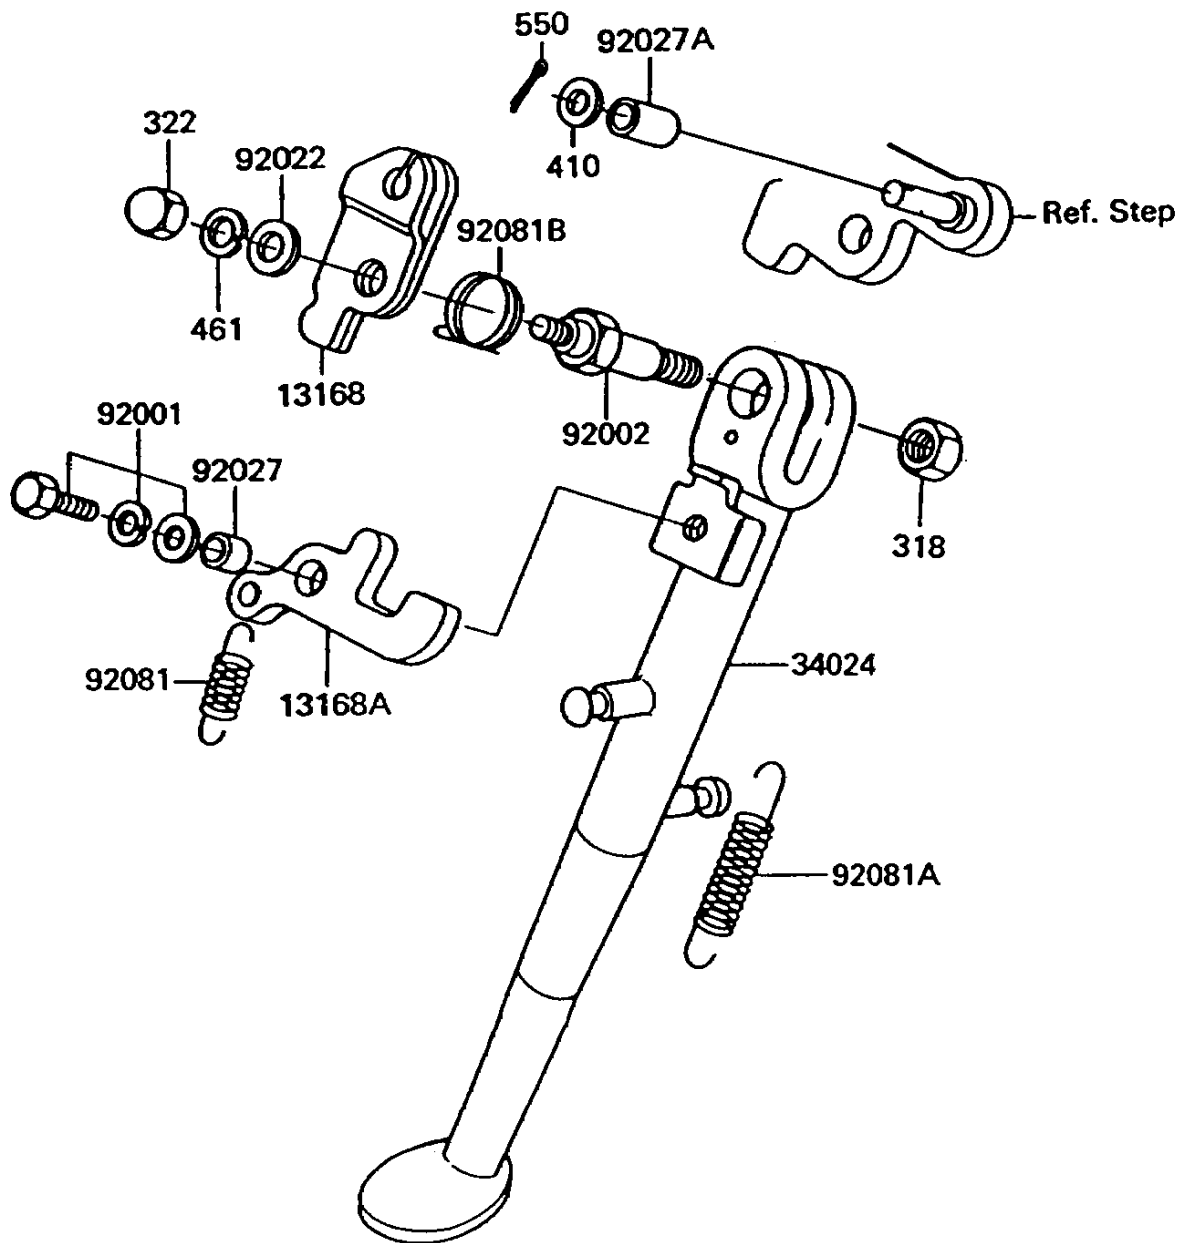

1995 KE100 PARTS DIAGRAM

Stand(s)

F2190

1995 KE100 PARTS LIST

Stand(s)

ITEM NAME	PART NUMBER	QUANTITY
NUT-HEX-SMALL (Ref # 318)	318C0800	1
NUT-CAP,6MM,BLACK (Ref # 322)	322C0600	1
WASHER-PLAIN-SMALL,6MM,BLACK (Ref # 410)	410F0600	1
WASHER-SPRING,6MM,BLACK (Ref # 461)	461K0600	1
PIN-COTTER,1.6X15 (Ref # 550)	550D1615	1
LEVER,SIDE STAND (Ref # 13168)	13168-1035	1
LEVER,SIDE STAND (Ref # 13168A)	13168-1068	1
STAND-SIDE (Ref # 34024)	34024-1052	1
BOLT,6X12,BLACK (Ref # 92001)	92001-1956	1
BOLT,SIDE STAND (Ref # 92002)	92002-1220	1
WASHER,6.5X16X2 (Ref # 92022)	92022-1342	1
COLLAR,6.3X10X4.8 (Ref # 92027)	92027-1066	1
COLLAR,6.3X10X12 (Ref # 92027A)	92027-1143	1
SPRING,STOPPER RETURN (Ref # 92081)	92081-1010	1
SPRING,STAND (Ref # 92081A)	92081-1052	1
SPRING,SIDE STAND (Ref # 92081B)	92081-1107	1