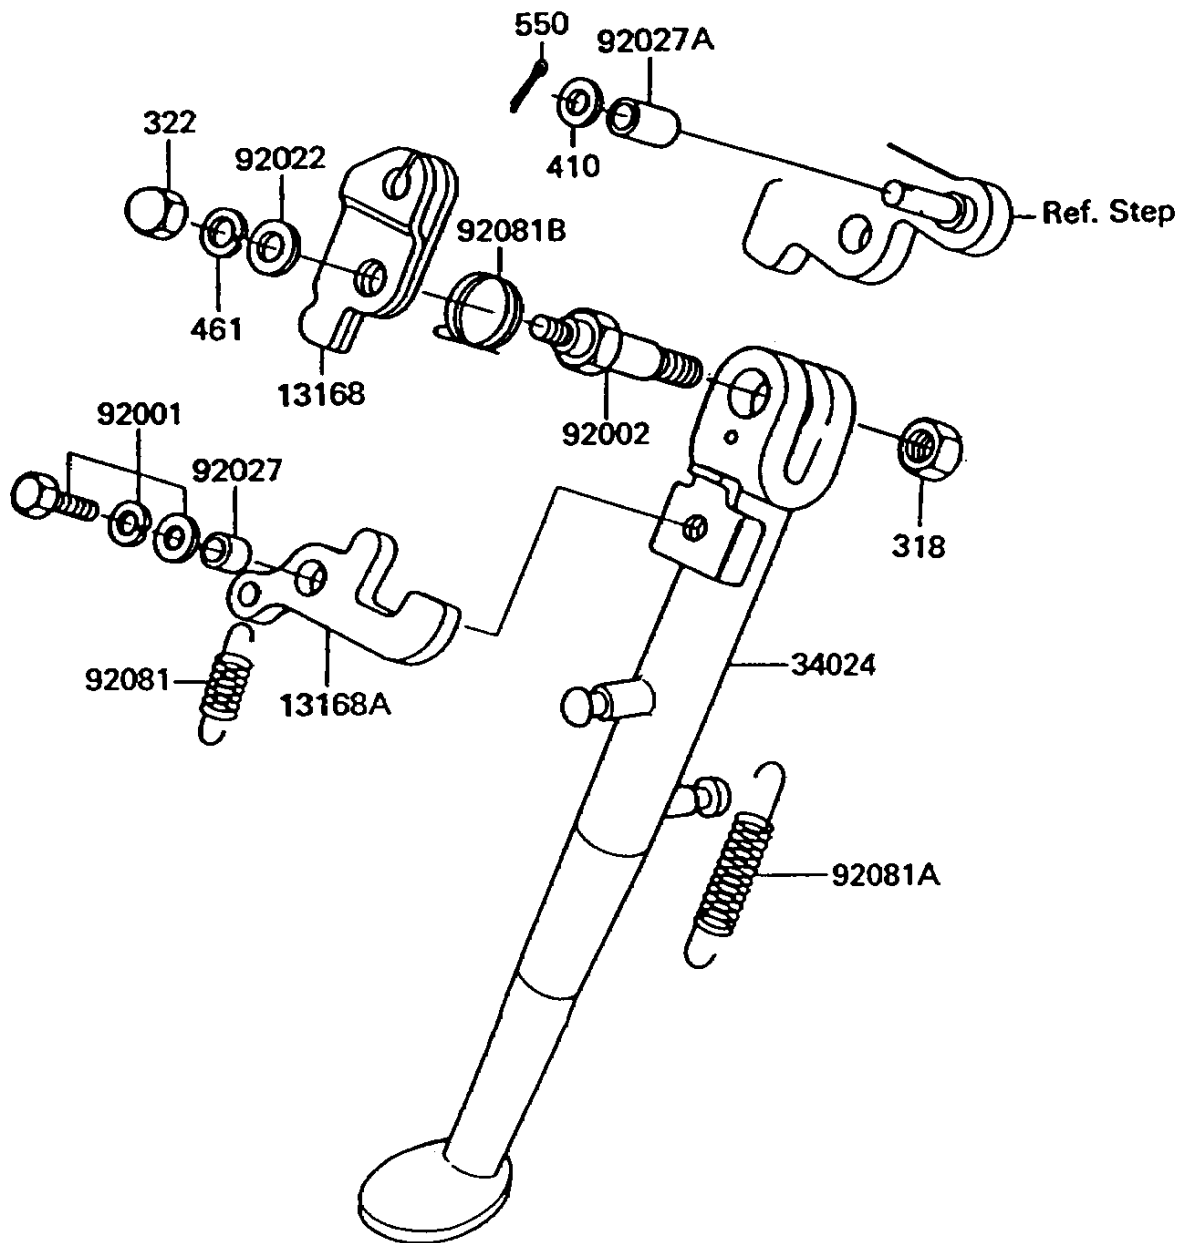

1992 KE100 PARTS DIAGRAM

Stand(s)

F2190

1992 KE100 PARTS LIST

Stand(s)

ITEM NAME	PART NUMBER	QUANTITY
NUT-HEX-SMALL (Ref # 318)	318C0800	1
NUT-CAP,6MM,BLACK (Ref # 322)	322C0600	1
WASHER-PLAIN-SMALL,6MM,BLACK (Ref # 410)	410F0600	1
WASHER-SPRING,6MM,BLACK (Ref # 461)	461K0600	1
PIN-COTTER,1.6X15 (Ref # 550)	550D1615	1
LEVER,SIDE STAND (Ref # 13168)	13168-1035	1
LEVER,SIDE STAND (Ref # 13168A)	13168-1068	1
STAND-SIDE (Ref # 34024)	34024-1052	1
BOLT,6X12,BLACK (Ref # 92001)	92001-1956	1
BOLT,SIDE STAND (Ref # 92002)	92002-1220	1
WASHER,6.5X16X2 (Ref # 92022)	92022-1342	1
COLLAR,6.3X10X4.8 (Ref # 92027)	92027-1066	1
COLLAR,6.3X10X12 (Ref # 92027A)	92027-1143	1
SPRING,STOPPER RETURN (Ref # 92081)	92081-1010	1
SPRING,STAND (Ref # 92081A)	92081-1052	1
SPRING,SIDE STAND (Ref # 92081B)	92081-1107	1