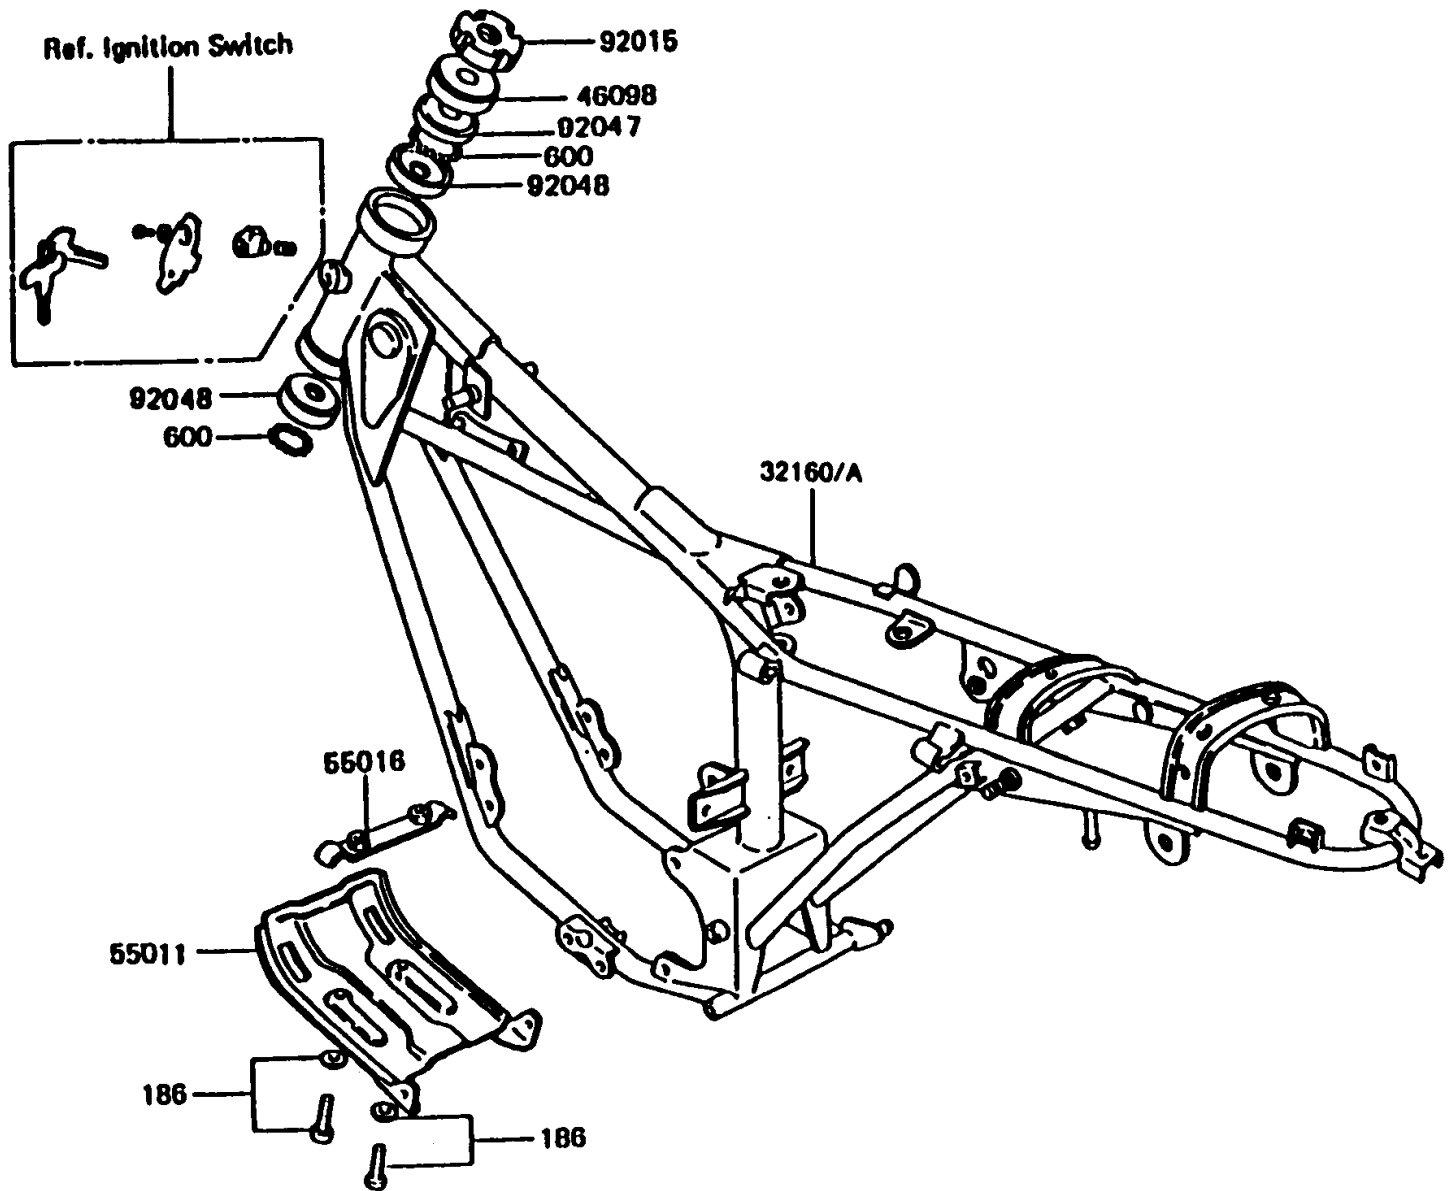

## 1995 KE100 PARTS DIAGRAM

Frame

F2120

## 1995 KE100 PARTS LIST

Frame

ITEM NAME	PART NUMBER	QUANTITY
BOLT-UPSET-WP (Ref # 186)	186B0614	1
BALL-STEEL,3/16" (Ref # 600)	600A0600	1
FRAME-COMP (Ref # 32160)	32160-1228	1
CAP,STEERING STEM (Ref # 46098)	46098-004	1
GUARD,ENGINE (Ref # 55011)	55011-018	1
BRACKET,ENGINE GUARD (Ref # 55016)	55016-007	1
NUT,STEERING STEM LOCK,25MM (Ref # 92015)	92015-1382	1
RACE,UPPER BEARING (Ref # 92047)	92047-005	1
RACE,BEARING (Ref # 92048)	92048-004	1