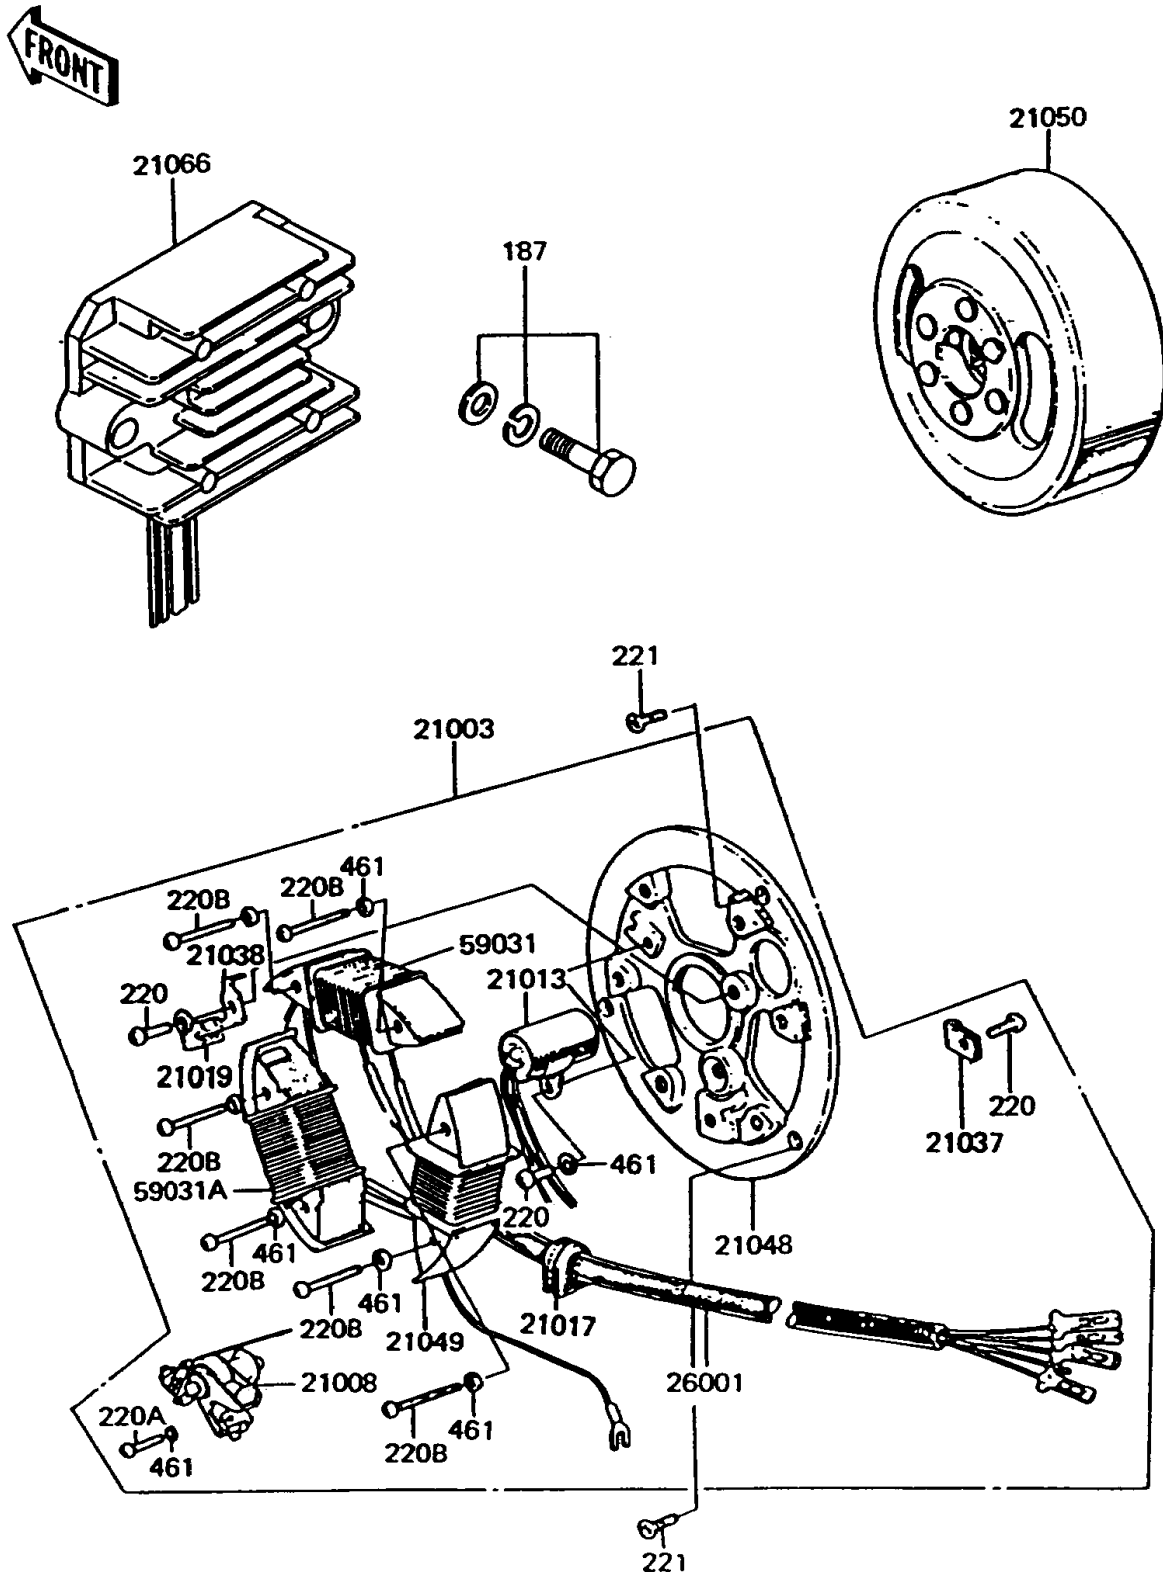

## 1995 KE100 PARTS DIAGRAM

Generator(KE100-B11/B12/B13/B14)

E1810

## 1995 KE100 PARTS LIST

Generator(KE100-B11/B12/B13/B14)

ITEM NAME	PART NUMBER	QUANTITY
BOLT-UPSET-WSP (Ref # 187)	187B0625	1
SCREW-PAN-CROS,4X6 (Ref # 220)	220B0406	1
SCREW-PAN-CROS,4X12 (Ref # 220A)	220B0412	1
SCREW-PAN-CROS (Ref # 220B)	220E0430	1
SCREW-CSK-CROS,6X14 (Ref # 221)	221B0614	1
WASHER-SPRING,4MM (Ref # 461)	461F0400	1
STATOR (Ref # 21003)	21003-1014	1
BREAKER,CONTACT (Ref # 21008)	21008-006	1
CONDENSER (Ref # 21013)	21013-006	1
GROMMET (Ref # 21017)	21017-002	1
BRUSH,OIL (Ref # 21019)	21019-005	1
CLAMP,WIRING HARNESS (Ref # 21037)	21037-002	1
HOLDER,OIL FELT (Ref # 21038)	21038-002	1
PLATE-COIL,MAGNETO (Ref # 21048)	21048-007	1
COIL-EXCITING (Ref # 21049)	21049-1004	1
FLYWHEEL,MAGNETO (Ref # 21050)	21050-1009	1
REGULATOR-VOLTAGE (Ref # 21066)	21066-1012	1
HARNESS,MAGNETO (Ref # 26001)	26001-1077	1
COIL-CHARGING,A (Ref # 59031)	59031-1001	1
COIL-CHARGING,B (Ref # 59031A)	59031-1002	1