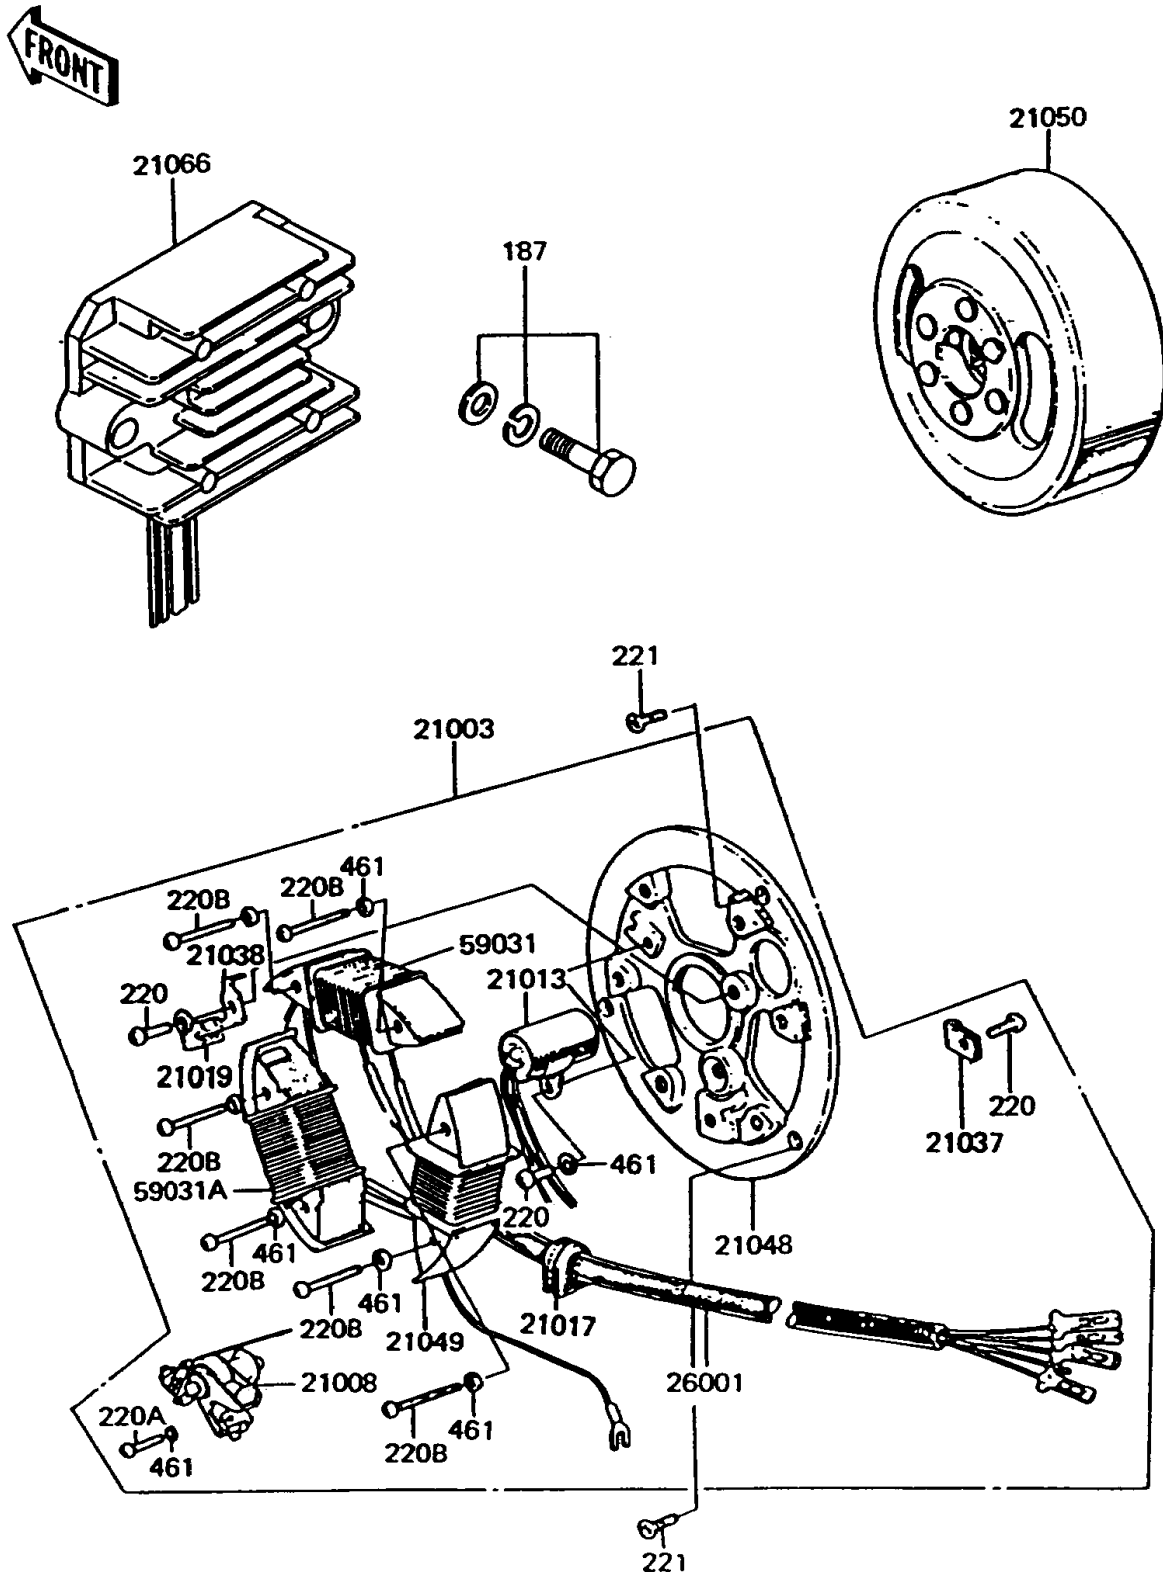

1992 KE100 PARTS DIAGRAM

Generator(KE100-B11/B12/B13/B14)

E1810

1992 KE100 PARTS LIST

Generator(KE100-B11/B12/B13/B14)

ITEM NAME	PART NUMBER	QUANTITY
BOLT-UPSET-WSP (Ref # 187)	187B0625	1
SCREW-PAN-CROS,4X6 (Ref # 220)	220B0406	1
SCREW-PAN-CROS,4X12 (Ref # 220A)	220B0412	1
SCREW-PAN-CROS (Ref # 220B)	220E0430	1
SCREW-CSK-CROS,6X14 (Ref # 221)	221B0614	1
WASHER-SPRING,4MM (Ref # 461)	461F0400	1
STATOR (Ref # 21003)	21003-1014	1
BREAKER,CONTACT (Ref # 21008)	21008-006	1
CONDENSER (Ref # 21013)	21013-006	1
GROMMET (Ref # 21017)	21017-002	1
BRUSH,OIL (Ref # 21019)	21019-005	1
CLAMP,WIRING HARNESS (Ref # 21037)	21037-002	1
HOLDER,OIL FELT (Ref # 21038)	21038-002	1
PLATE-COIL,MAGNETO (Ref # 21048)	21048-007	1
COIL-EXCITING (Ref # 21049)	21049-1004	1
FLYWHEEL,MAGNETO (Ref # 21050)	21050-1009	1
REGULATOR-VOLTAGE (Ref # 21066)	21066-1012	1
HARNESS,MAGNETO (Ref # 26001)	26001-1077	1
COIL-CHARGING,A (Ref # 59031)	59031-1001	1
COIL-CHARGING,B (Ref # 59031A)	59031-1002	1