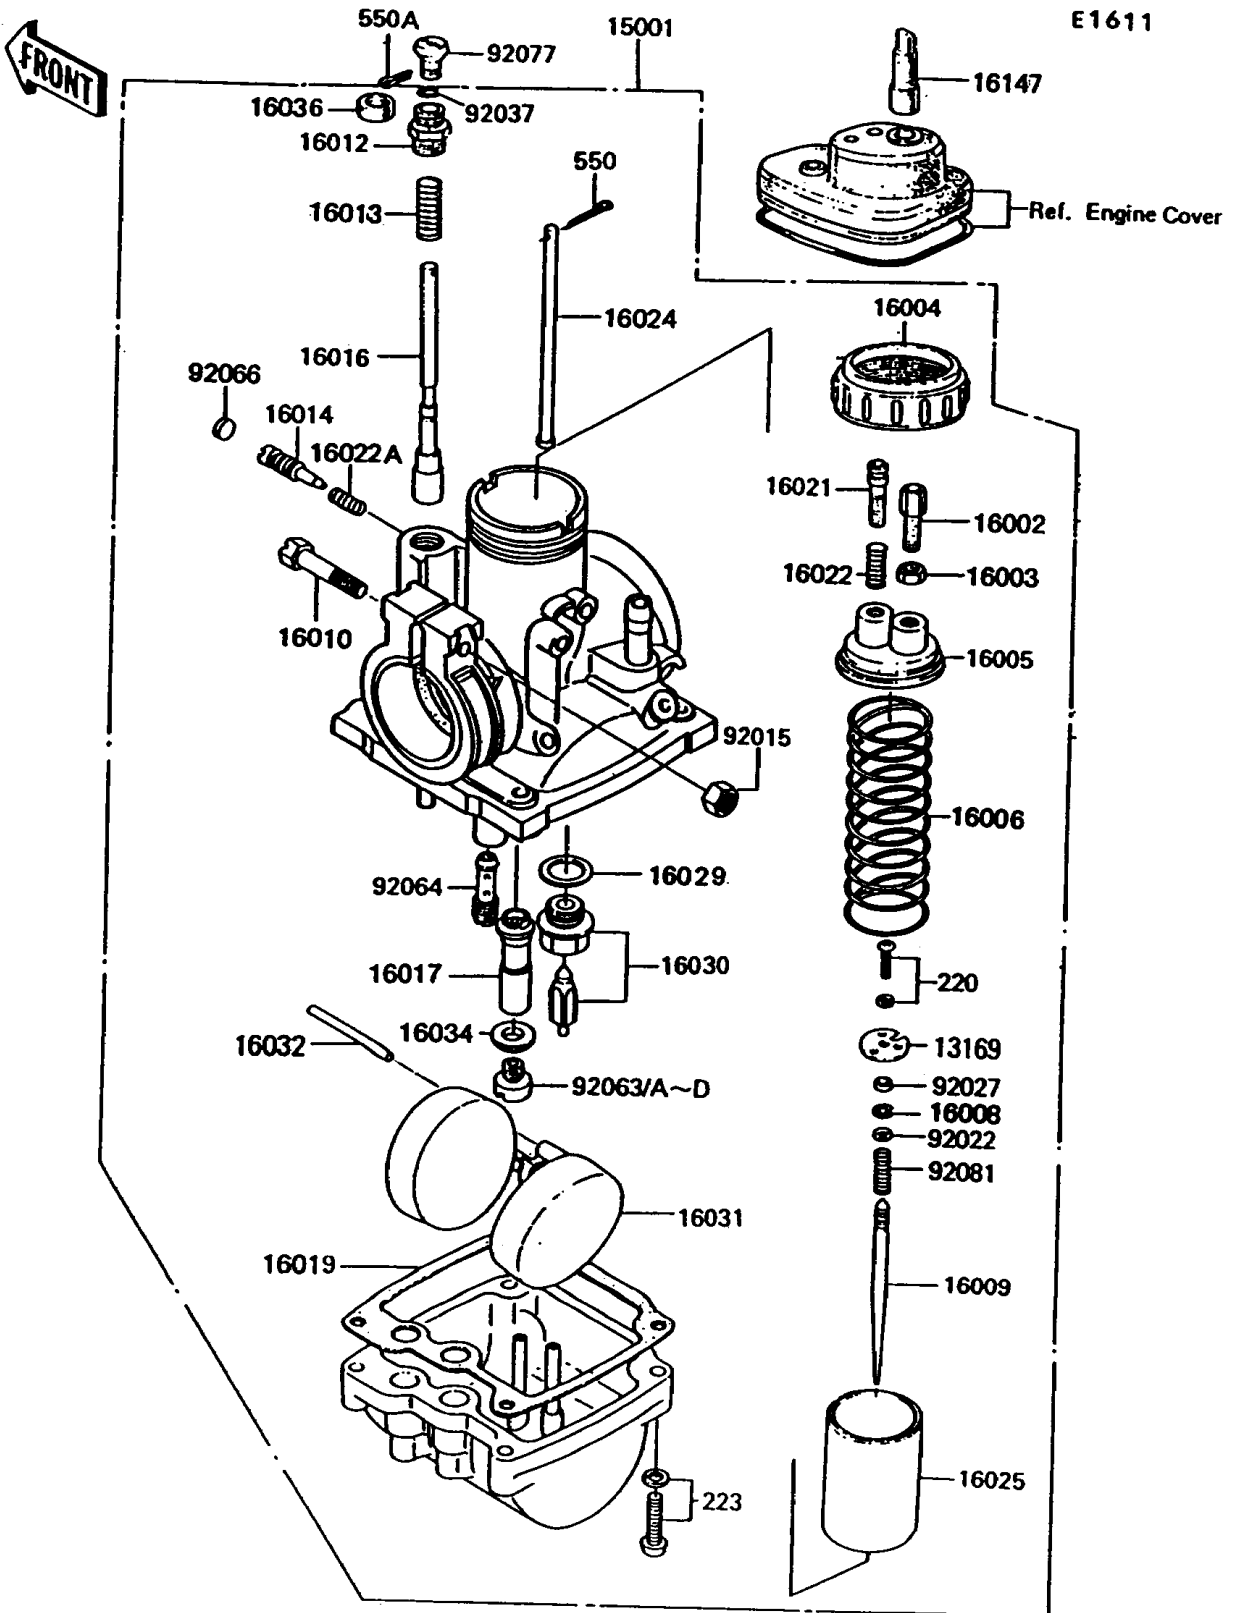

## 1995 KE100 PARTS LIST

Carburetor

ITEM NAME	PART NUMBER	QUANTITY
PLATE,THROTTLE VALVE (Ref # 13169)	13169-1676	1
CARBURETOR-ASSY (Ref # 15001)	15001-1220	1
ADJUSTER-CABLE (Ref # 16002)	16002-017	1
NUT,CABLE ADJUST LOCK (Ref # 16003)	16003-004	1
CAP-CHAMBER,MIXING (Ref # 16004)	16004-010	1
TOP-CHAMBER,MIXING (Ref # 16005)	16005-005	1
SPRING,THROTTLE VALVE (Ref # 16006)	16006-013	1
CLAMP,E-TYPE (Ref # 16008)	16008-010	1
NEEDLE-JET,4EJ39 (Ref # 16009)	16009-1289	1
SCREW,CLAMP (Ref # 16010)	16010-004	1
CAP-STARTER PLUNGER (Ref # 16012)	16012-021	1
SPRING,STARTER PLUNGER (Ref # 16013)	16013-010	1
SCREW-PILOT AIR (Ref # 16014)	16014-002	1
PLUNGER,STARTER (Ref # 16016)	16016-012	1
JET-NEEDLE,0-1 (Ref # 16017)	16017-1299	1
GASKET,FLOAT CHAMBER (Ref # 16019)	16019-021	1
SCREW-THROTTLE STOP (Ref # 16021)	16021-002	1
SPRING,THROTTLE STOP SCREW (Ref # 16022)	16022-005	1
SPRING,PILOT AIR SCREW (Ref # 16022A)	16022-007	1
ROD,THROTTLE VALVE STOP (Ref # 16024)	16024-006	1
VALVE-THROTTLE,CA2.0 (Ref # 16025)	16025-1013	1
GASKET,FLOAT VALVE SEAT (Ref # 16029)	16029-002	1
SCREW-PAN-CROS (Ref # 220)	220B0308	1
VALVE-FLOAT,#2.0 (Ref # 16030)	16030-001	1
FLOAT (Ref # 16031)	16031-015	1
PIN,FLOAT (Ref # 16032)	16032-003	1
WASHER,MAIN JET (Ref # 16034)	16034-001	1
BOOT,STARTER PLUNGER (Ref # 16036)	16036-012	1
PLUG,12X40 (Ref # 16147)	16147-001	1