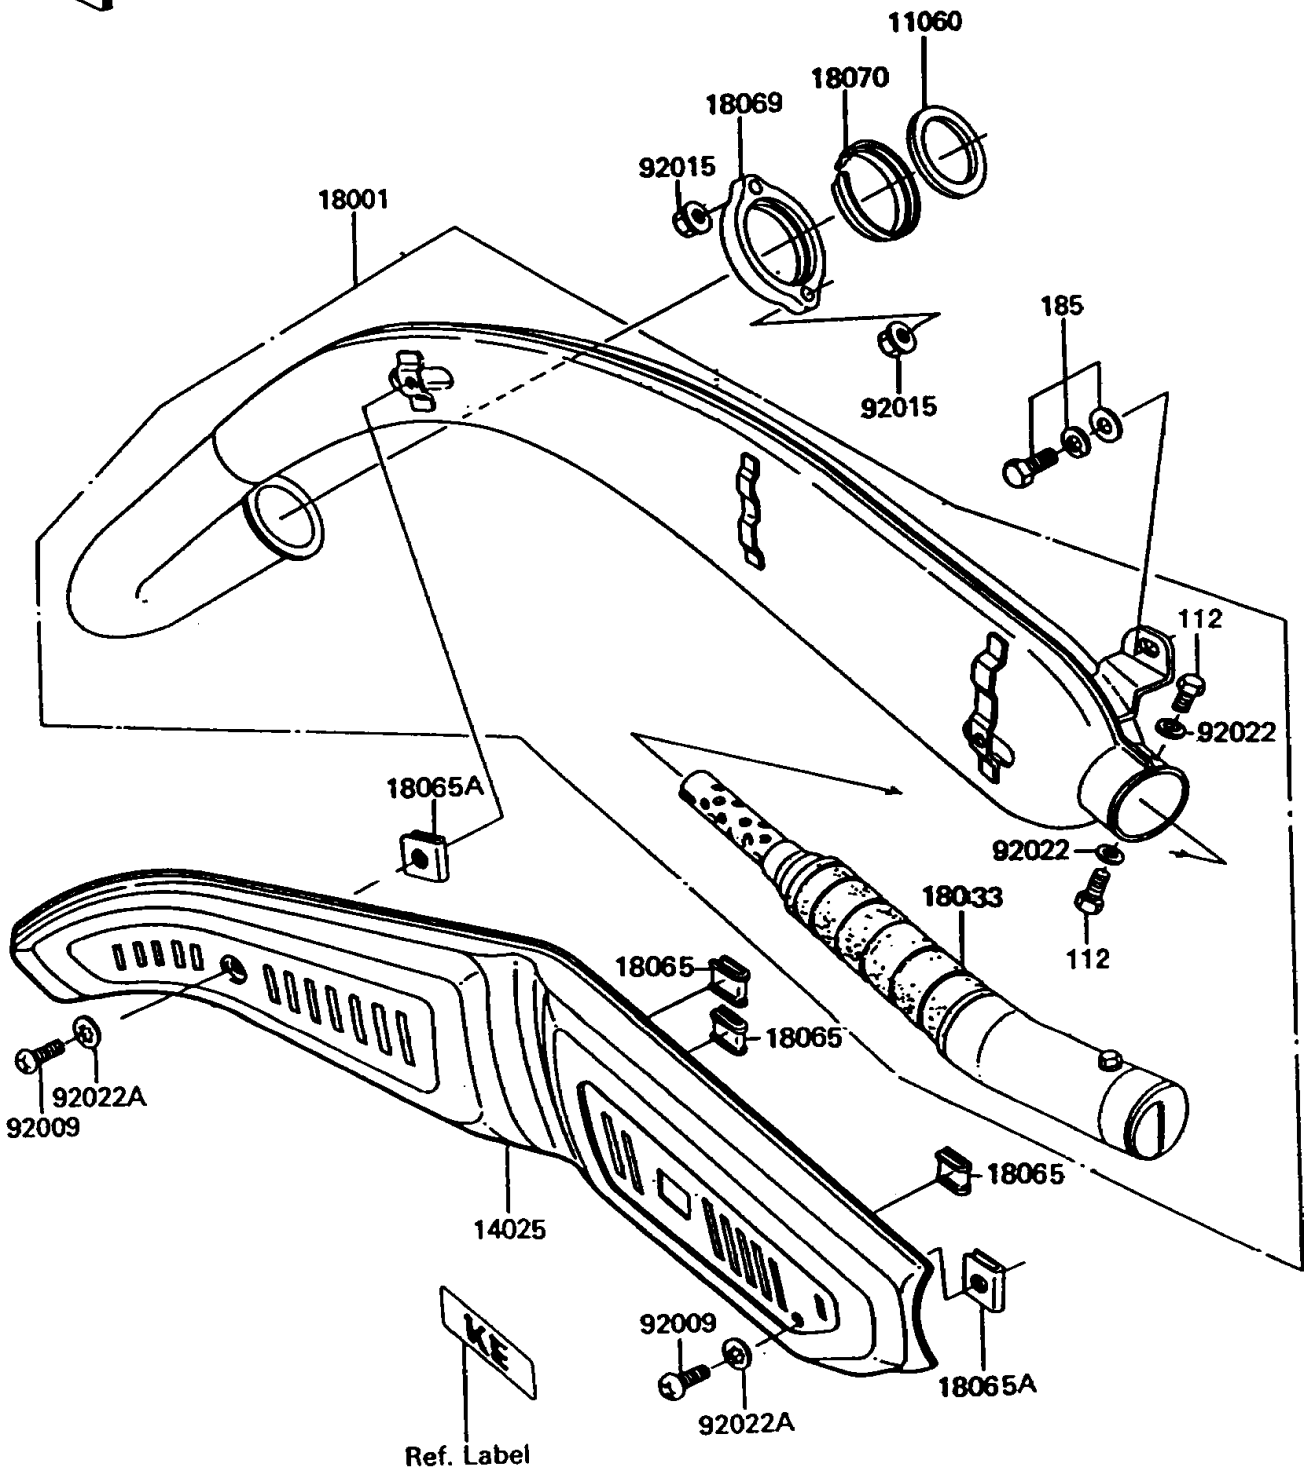

1995 KE100 PARTS DIAGRAM

Muffler(s)

E1140

1995 KE100 PARTS LIST

Muffler(s)

ITEM NAME	PART NUMBER	QUANTITY
BOLT-UPSET (Ref # 112)	112B0614	1
BOLT-UPSET-WSP-SMALL (Ref # 185)	185C0816	1
GASKET,EXHAUST PIPE (Ref # 11060)	11060-1203	1
COVER,MUFFLER,F.BLACK (Ref # 14025)	14025-1372	1
MUFFLER (Ref # 18001)	18001-1603	1
BAFFLE-PIPE MUFFLER (Ref # 18033)	18033-070	1
INSULATOR,HEAT (Ref # 18065)	18065-007	1
INSULATOR,HEAT (Ref # 18065A)	18065-009	1
HOLDER-EXHAUST PIPE (Ref # 18069)	18069-048	1
COLLAR,EXHAUST PIPE HOLDER (Ref # 18070)	18070-008	1
SCREW,6X12 (Ref # 92009)	92009-1309	1
NUT,6MM (Ref # 92015)	92015-1365	1
WASHER,6.1X12X1 (Ref # 92022)	92022-077	1
WASHER,TOOTHED,6MM (Ref # 92022A)	92022-1548	1