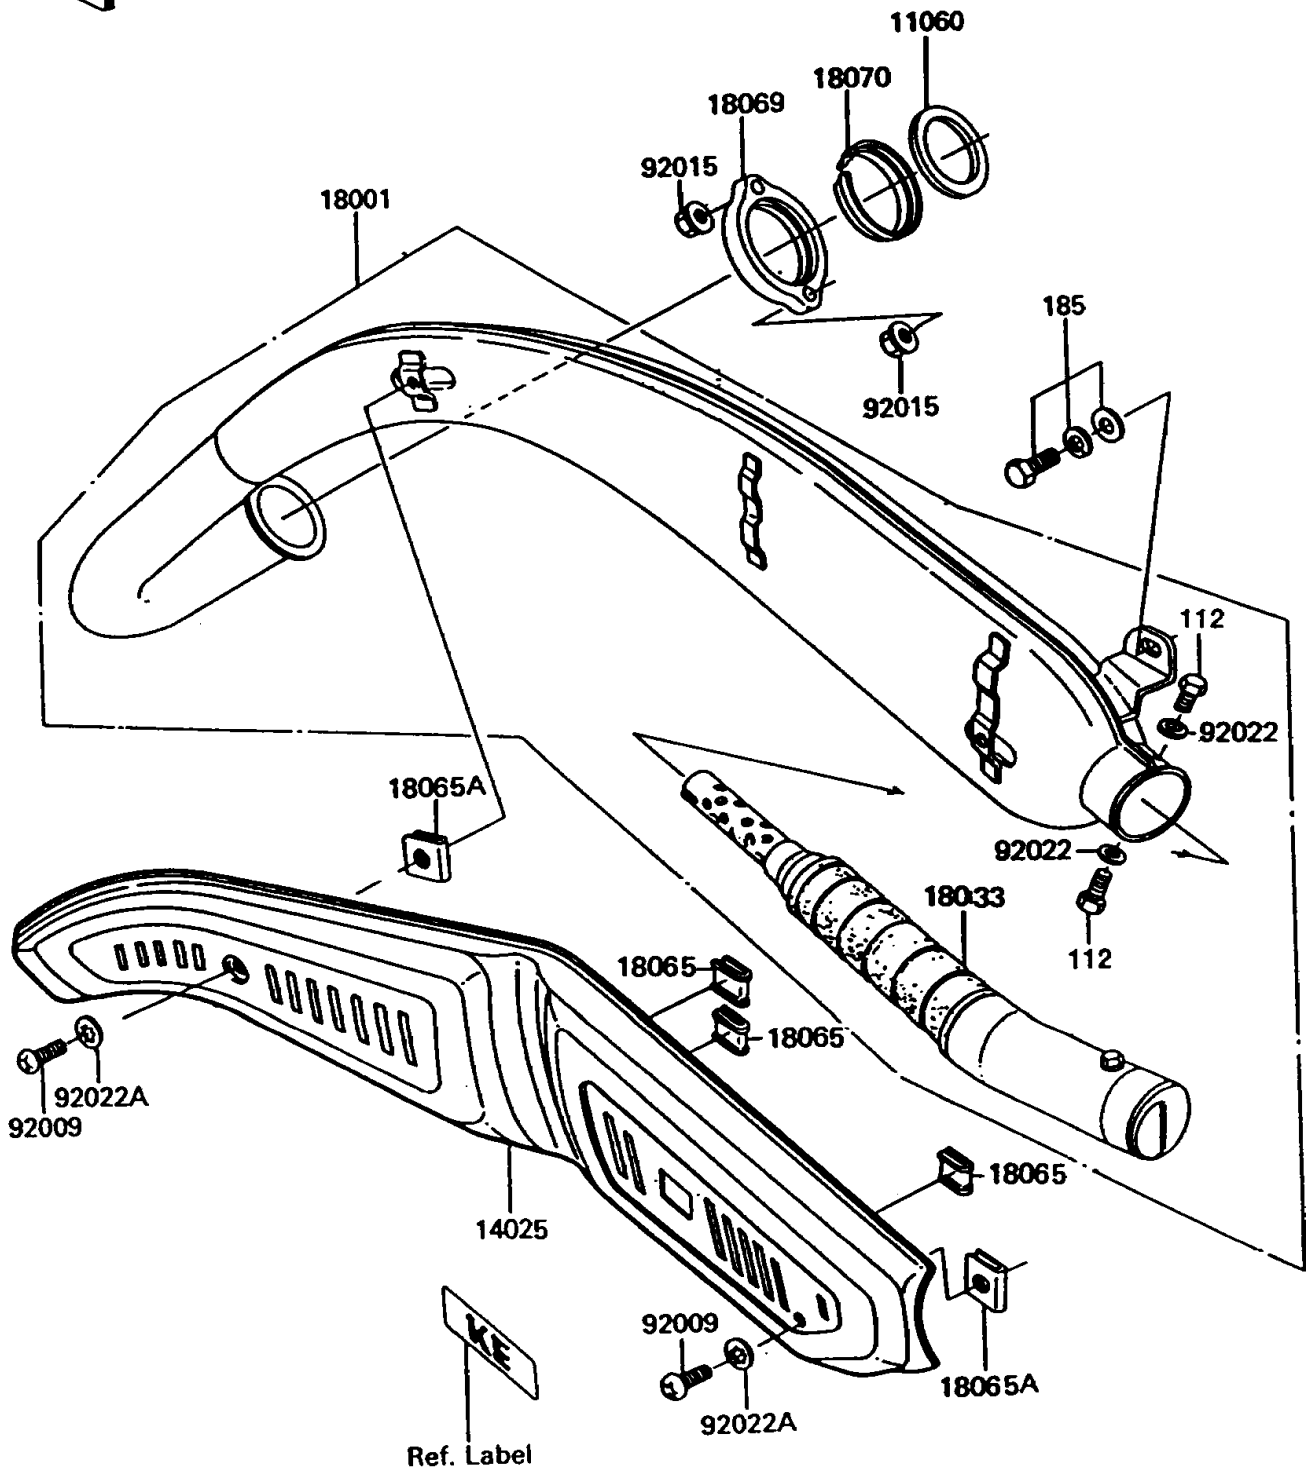

1992 KE100 PARTS DIAGRAM

Muffler(s)

E1140

1992 KE100 PARTS LIST

Muffler(s)

ITEM NAME	PART NUMBER	QUANTITY
BOLT-UPSET (Ref # 112)	112B0614	1
BOLT-UPSET-WSP-SMALL (Ref # 185)	185C0816	1
GASKET,EXHAUST PIPE (Ref # 11060)	11060-1203	1
COVER,MUFFLER,F.BLACK (Ref # 14025)	14025-1372	1
MUFFLER (Ref # 18001)	18001-1603	1
BAFFLE-PIPE MUFFLER (Ref # 18033)	18033-070	1
INSULATOR,HEAT (Ref # 18065)	18065-007	1
INSULATOR,HEAT (Ref # 18065A)	18065-009	1
HOLDER-EXHAUST PIPE (Ref # 18069)	18069-048	1
COLLAR,EXHAUST PIPE HOLDER (Ref # 18070)	18070-008	1
SCREW,6X12 (Ref # 92009)	92009-1309	1
NUT,6MM (Ref # 92015)	92015-1365	1
WASHER,6.1X12X1 (Ref # 92022)	92022-077	1
WASHER,TOOTHED,6MM (Ref # 92022A)	92022-1548	1